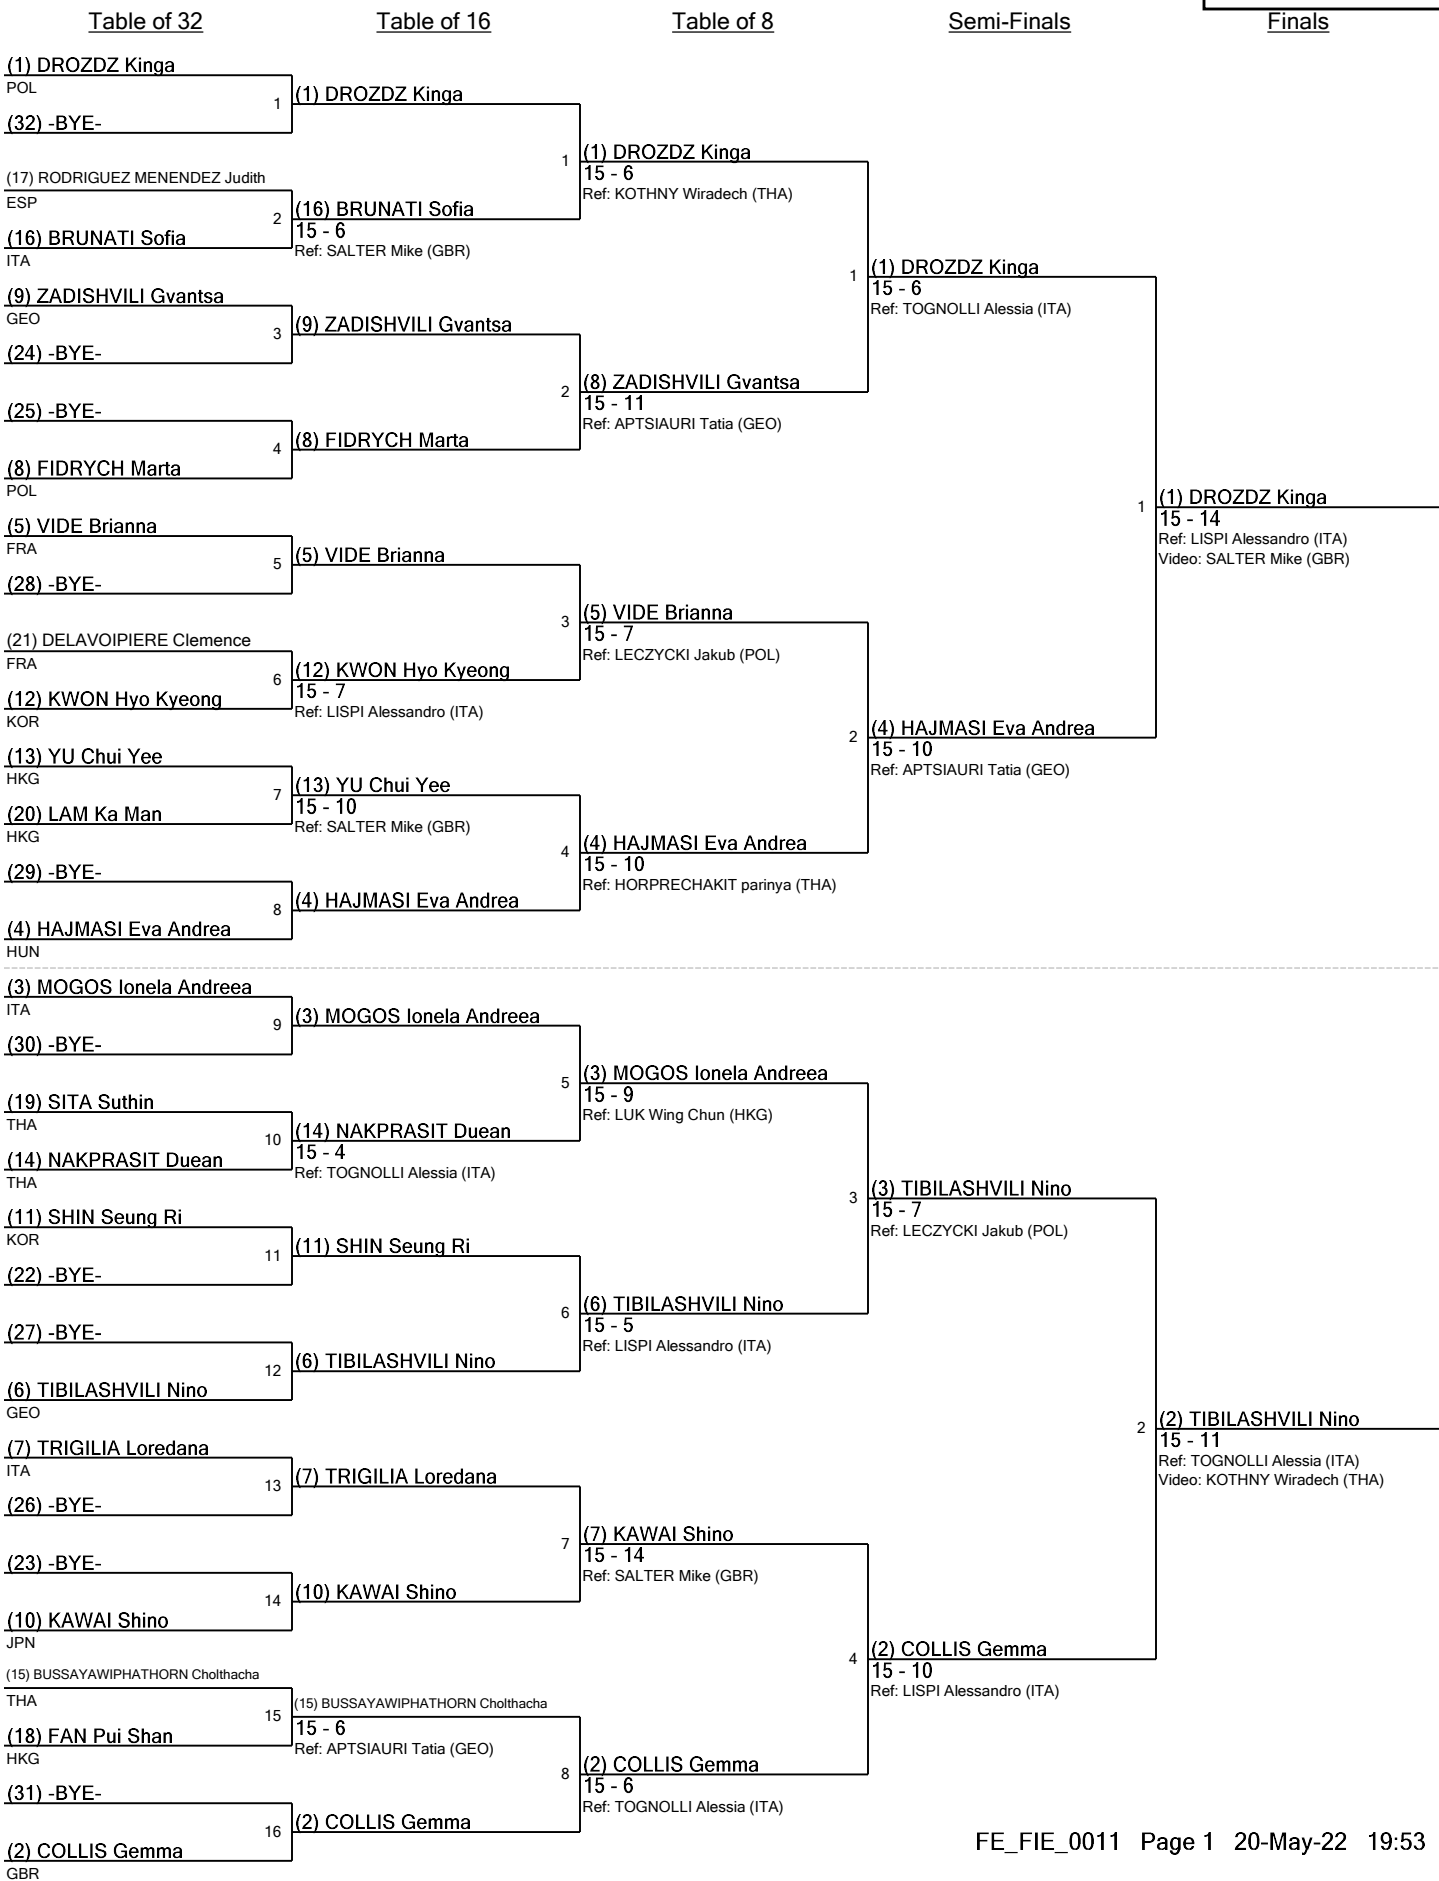

www.FencingTime.com

Wheelchair (A) Women's Saber Seeding for Round #2 - DE

CHR(A)WS

Tournament: iwas wheelchair fencing world cup 2022
Date: Friday, May 20, 2022 - 14:30
FIE Document: FE_FIE_0008

Seed	Name	Country	V	V/M	TS	TR	Ind	Notes
1	DROZDZ Kinga	POL	6	1.00	30	12	+18	Advanced
2	COLLIS Gemma	GBR	6	1.00	30	13	+17	Advanced
3	MOGOS Ionela Andreea	ITA	5	1.00	25	11	+14	Advanced
4	HAJMASI Eva Andrea	HUN	5	1.00	25	13	+12	Advanced
5	VIDE Brianna	FRA	5	0.83	28	9	+19	Advanced
6	TIBILASHVILI Nino	GEO	5	0.83	29	12	+17	Advanced
7	TRIGILIA Loredana	ITA	4	0.80	24	6	+18	Advanced
8	FIDRYCH Marta	POL	4	0.80	22	10	+12	Advanced
9	ZADISHVILI Gvantsa	GEO	4	0.67	25	17	+8	Advanced
10	KAWAI Shino	JPN	4	0.67	25	19	+6	Advanced
11	SHIN Seung Ri	KOR	3	0.60	22	12	+10	Advanced
12	KWON Hyo Kyeong	KOR	3	0.60	17	14	+3	Advanced
13	YU Chui Yee	HKG	3	0.50	19	21	-2	Advanced
14	NAKPRASIT Duean	THA	2	0.40	17	17	0	Advanced
15	BUSSAYAWIPHATHORN Cholthacha	THA	2	0.40	15	18	-3	Advanced
16	BRUNATI Sofia	ITA	2	0.33	21	21	0	Advanced
17	RODRIGUEZ MENENDEZ Judith	ESP	2	0.33	21	22	-1	Advanced
18	FAN Pui Shan	HKG	2	0.33	18	24	-6	Advanced
19	SITA Suthin	THA	2	0.33	15	28	-13	Advanced
20	LAM Ka Man	HKG	1	0.20	12	20	-8	Advanced
21	DELAVOPIERE Clemence	FRA	1	0.20	11	20	-9	Advanced
22	THONGDAENG Apinya	THA	1	0.17	10	27	-17	Eliminated
23	PENGPRASITTIPONG Thitirat	THA	0	0.00	9	30	-21	Eliminated
24	JAGTAP Rama Gautam	IND	0	0.00	1	25	-24	Eliminated
25	SHEVALE Ranjana Dattatray	IND	0	0.00	5	30	-25	Eliminated
26	CHAVAN Anita Ramdhan	IND	0	0.00	0	25	-25	Eliminated