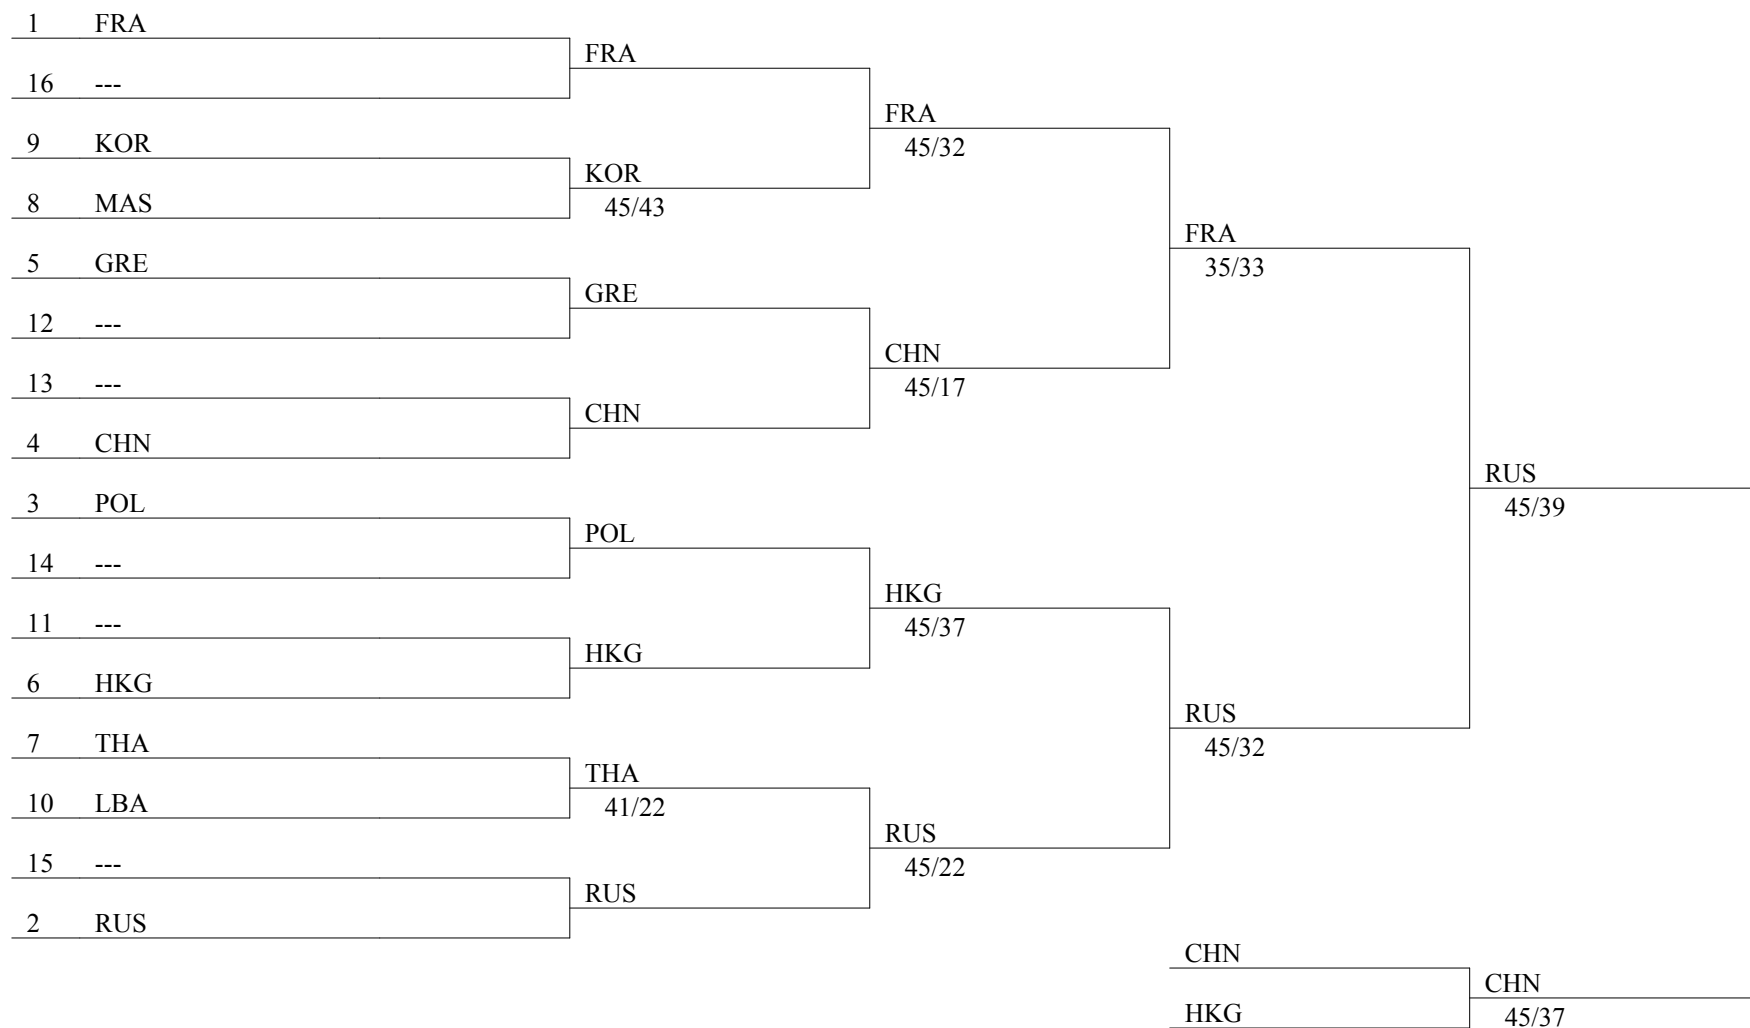

IWAS Wheelchair Fencing Grand Prix - Hong Kong 2013
20-21 December 2013
Men's Team Epee

Overall ranking (ordered by ranking)

ranking	name	country
1	RUS	
2	FRA	
3	CHN	
4	HKG	
5	POL	
6	GRE	
7	THA	
8	KOR	
9	MAS	
10	LBA	

IWAS Wheelchair Fencing Grand Prix - Hong Kong 2013
20-21 December 2013
Men's Team Epee

Tableau de 16

IWAS Wheelchair Fencing Grand Prix - Hong Kong 2013
20-21 December 2013
Men's Team Epee

Tableau 9-16 de 4