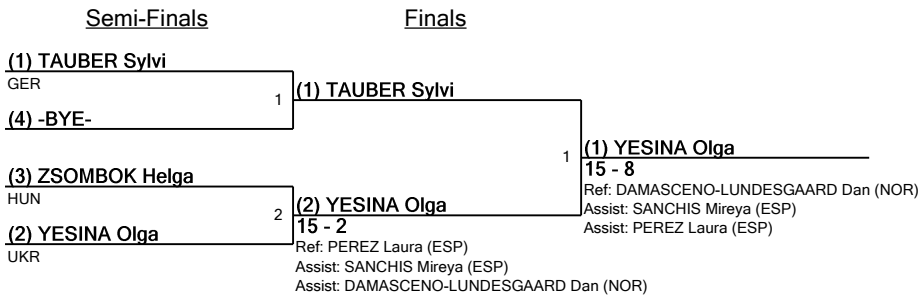

Epee Female B - Round #2 - DE (Table of 4)

Epee Female B

Final Ranking

Tournament: IWAS Satellite World Cup Klagenfurt 2022

Date: 12. lipnja 2022. - 9:00

FIE Document: FE_FIE_0012

Place	Name	Country	Birthdate
1	YESINA Olga	UKR	1.1.1994.
2	TAUBER Sylvi	GER	1.1.1979.
3	ZSOMBOK Helga	HUN	1.1.2005.