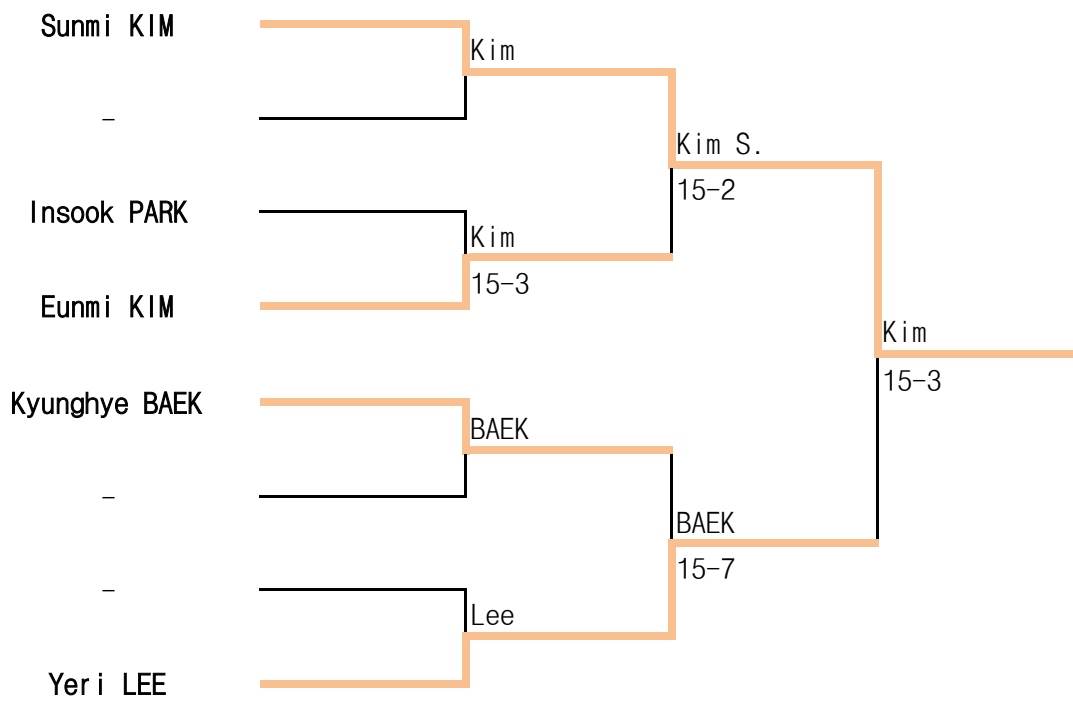

2018 Open National Wheelchair Fencing Championships

3 Aug ~ 5 Aug.2018 / Goesan

Man Epee A

2018 Open National Wheelchair Fencing Championships

3 Aug ~ 5 Aug.2018 / Goesan

Man Epee B

2018 Open National Wheelchair Fencing Championships

3 Aug ~ 5 Aug.2018 / Goesan

Man Foil A

2018 Open National Wheelchair Fencing Championships

3 Aug ~ 5 Aug.2018 / Goesan

Man Foil B

2018 Open National Wheelchair Fencing Championships

3 Aug ~ 5 Aug.2018 / Goesan

Woman Epee A

2018 Open National Wheelchair Fencing Championships

3 Aug ~ 5 Aug.2018 / Goesan

Woman Epee B

2018 Open National Wheelchair Fencing Championships

3 Aug ~ 5 Aug.2018 / Goesan

Woman Foil A