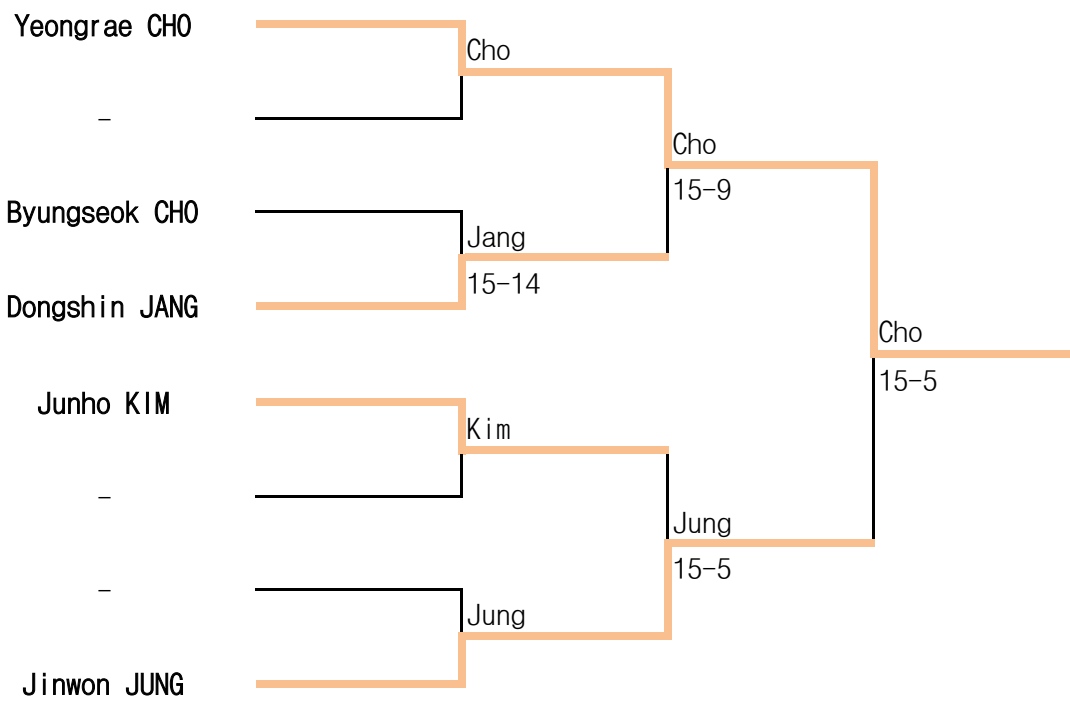

2018 Open National Wheelchair Fencing Championships

3 Aug ~ 5 Aug.2018 / Goesan

Man Epee A

2018 Open National Wheelchair Fencing Championships

3 Aug ~ 5 Aug.2018 / Goesan

Man Epee B

2018 Open National Wheelchair Fencing Championships

3 Aug ~ 5 Aug.2018 / Goesan

Man Foil A

2018 Open National Wheelchair Fencing Championships

3 Aug ~ 5 Aug.2018 / Goesan

Man Foil B

2018 Open National Wheelchair Fencing Championships

3 Aug ~ 5 Aug.2018 / Goesan

Woman Epee A

2018 Open National Wheelchair Fencing Championships

3 Aug ~ 5 Aug.2018 / Goesan

Woman Epee B

2018 Open National Wheelchair Fencing Championships

3 Aug ~ 5 Aug.2018 / Goesan

Woman Foil A