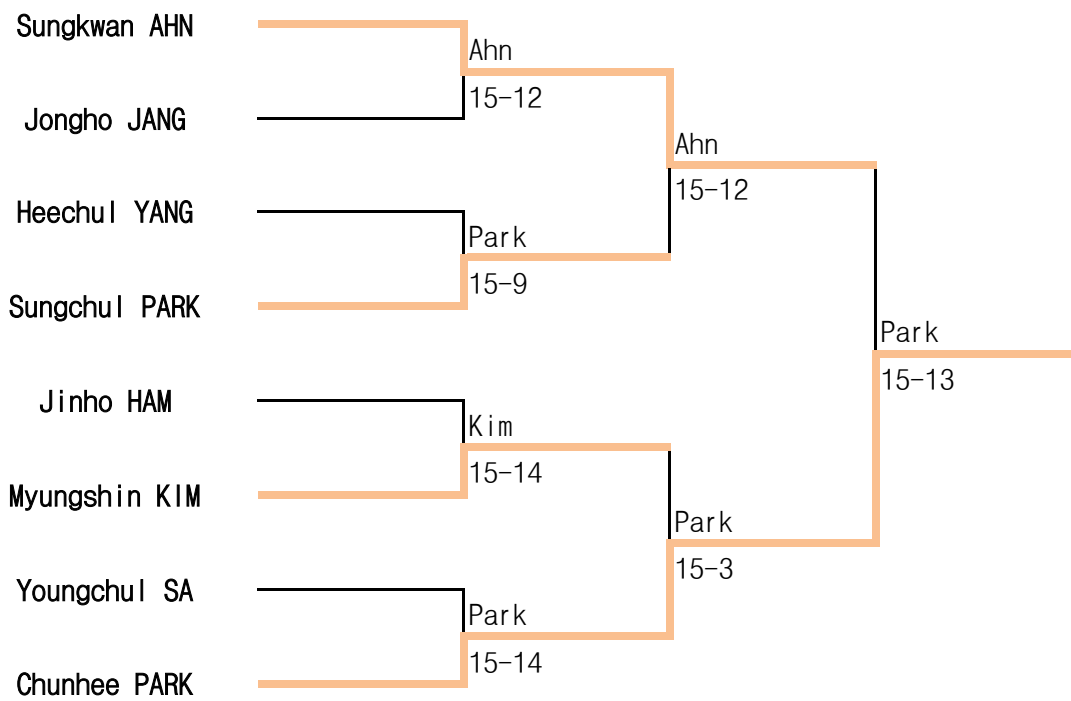

3 Aug ~ 5 Aug.2018 / Goesan

Man Foil A

2018 Open National Wheelchair Fencing Championships

3 Aug ~ 5 Aug.2018 / Goesan

Man Foil B

2018 Open National Wheelchair Fencing Championships

3 Aug ~ 5 Aug.2018 / Goesan

Woman Epee A

2018 Open National Wheelchair Fencing Championships

3 Aug ~ 5 Aug.2018 / Goesan

Woman Epee B

2018 Open National Wheelchair Fencing Championships

3 Aug ~ 5 Aug.2018 / Goesan

Woman Foil A