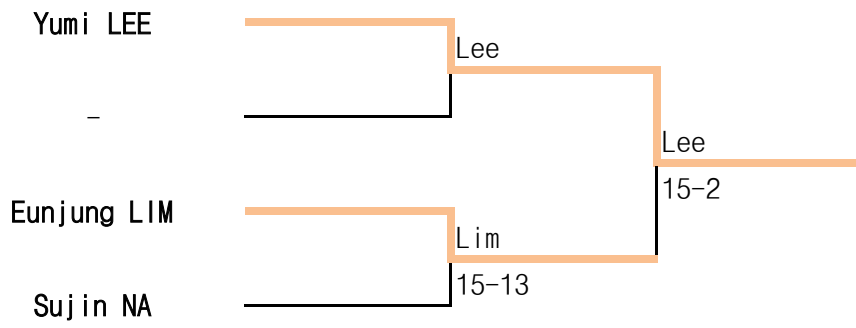

3 Aug ~ 5 Aug.2018 / Goesan

Man Foil A

2018 Open National Wheelchair Fencing Championships

3 Aug ~ 5 Aug.2018 / Goesan

Man Foil B

2018 Open National Wheelchair Fencing Championships

3 Aug ~ 5 Aug.2018 / Goesan

Woman Epee A

2018 Open National Wheelchair Fencing Championships

3 Aug ~ 5 Aug.2018 / Goesan

Woman Epee B

2018 Open National Wheelchair Fencing Championships

3 Aug ~ 5 Aug.2018 / Goesan

Woman Foil A