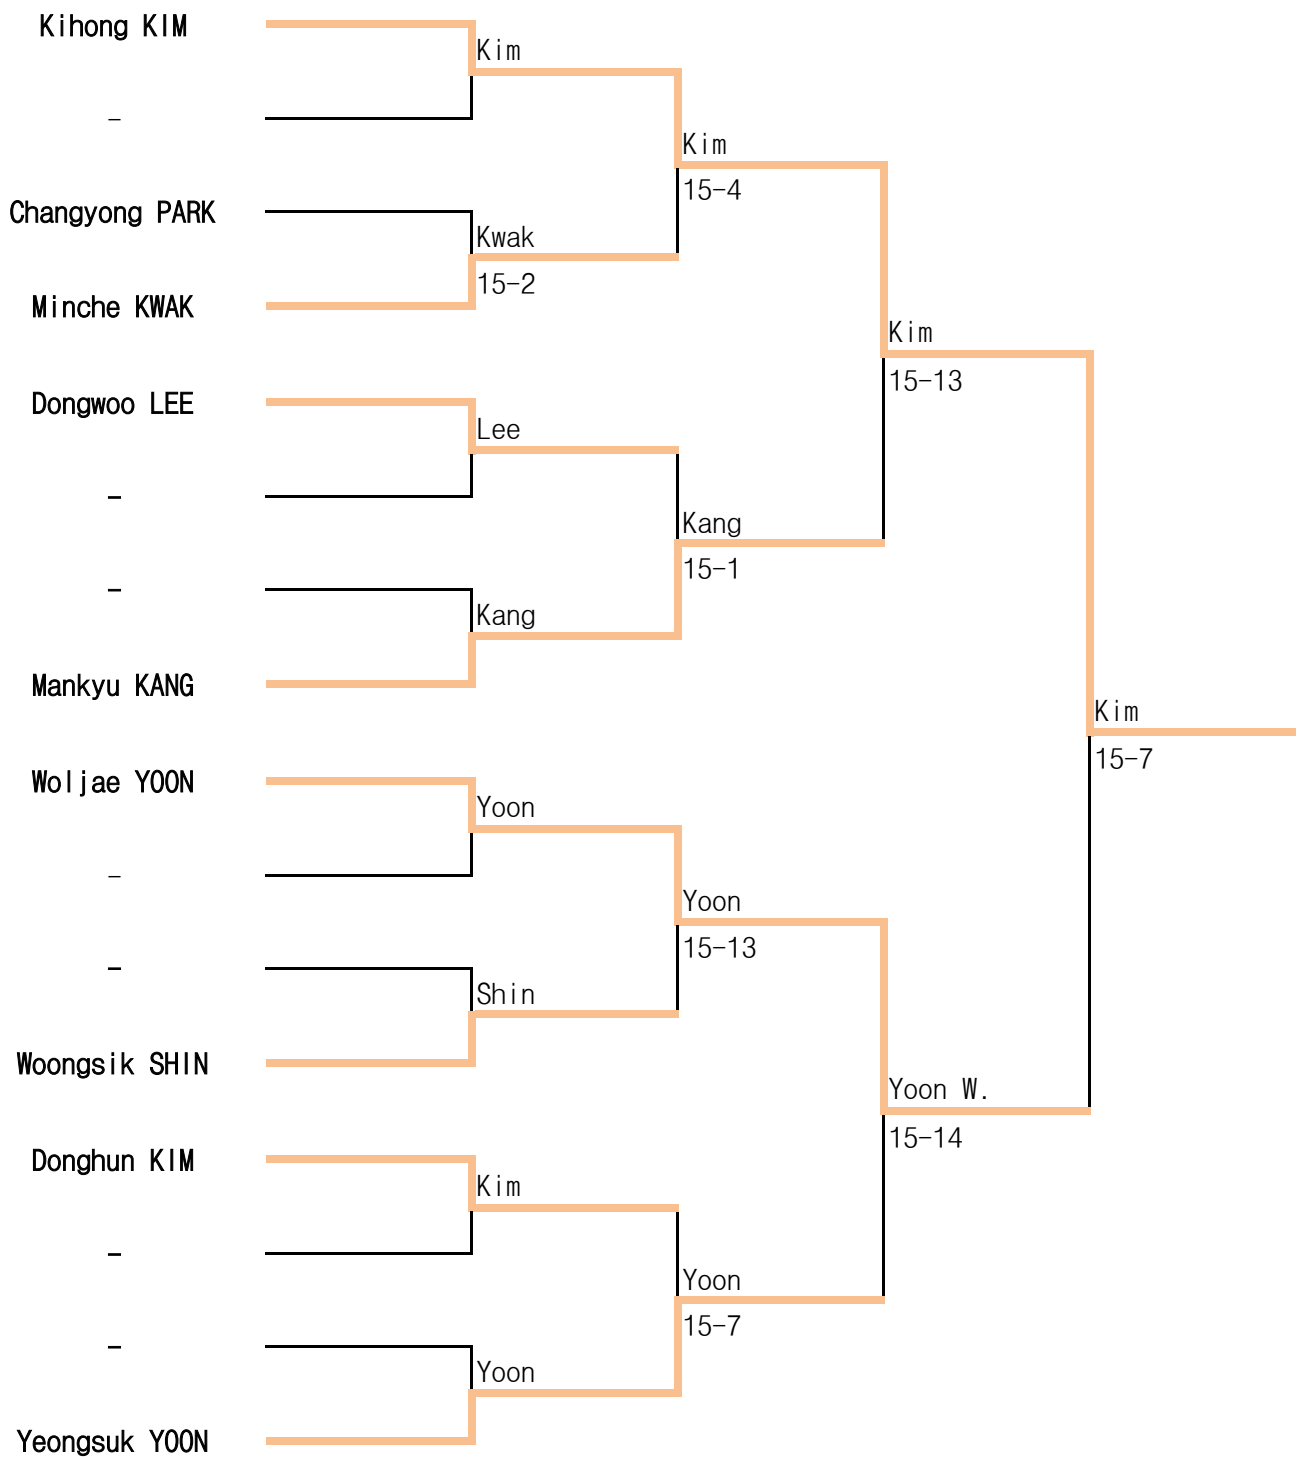

2018 Open National Wheelchair Fencing Championships

3 Aug ~ 5 Aug.2018 / Goesan

Man Epee A

2018 Open National Wheelchair Fencing Championships

3 Aug ~ 5 Aug.2018 / Goesan

Man Epee B

2018 Open National Wheelchair Fencing Championships

3 Aug ~ 5 Aug.2018 / Goesan

Man Foil A

2018 Open National Wheelchair Fencing Championships

3 Aug ~ 5 Aug.2018 / Goesan

Man Foil B

2018 Open National Wheelchair Fencing Championships

3 Aug ~ 5 Aug.2018 / Goesan

Woman Epee A

2018 Open National Wheelchair Fencing Championships

3 Aug ~ 5 Aug.2018 / Goesan

Woman Epee B

2018 Open National Wheelchair Fencing Championships

3 Aug ~ 5 Aug.2018 / Goesan

Woman Foil A