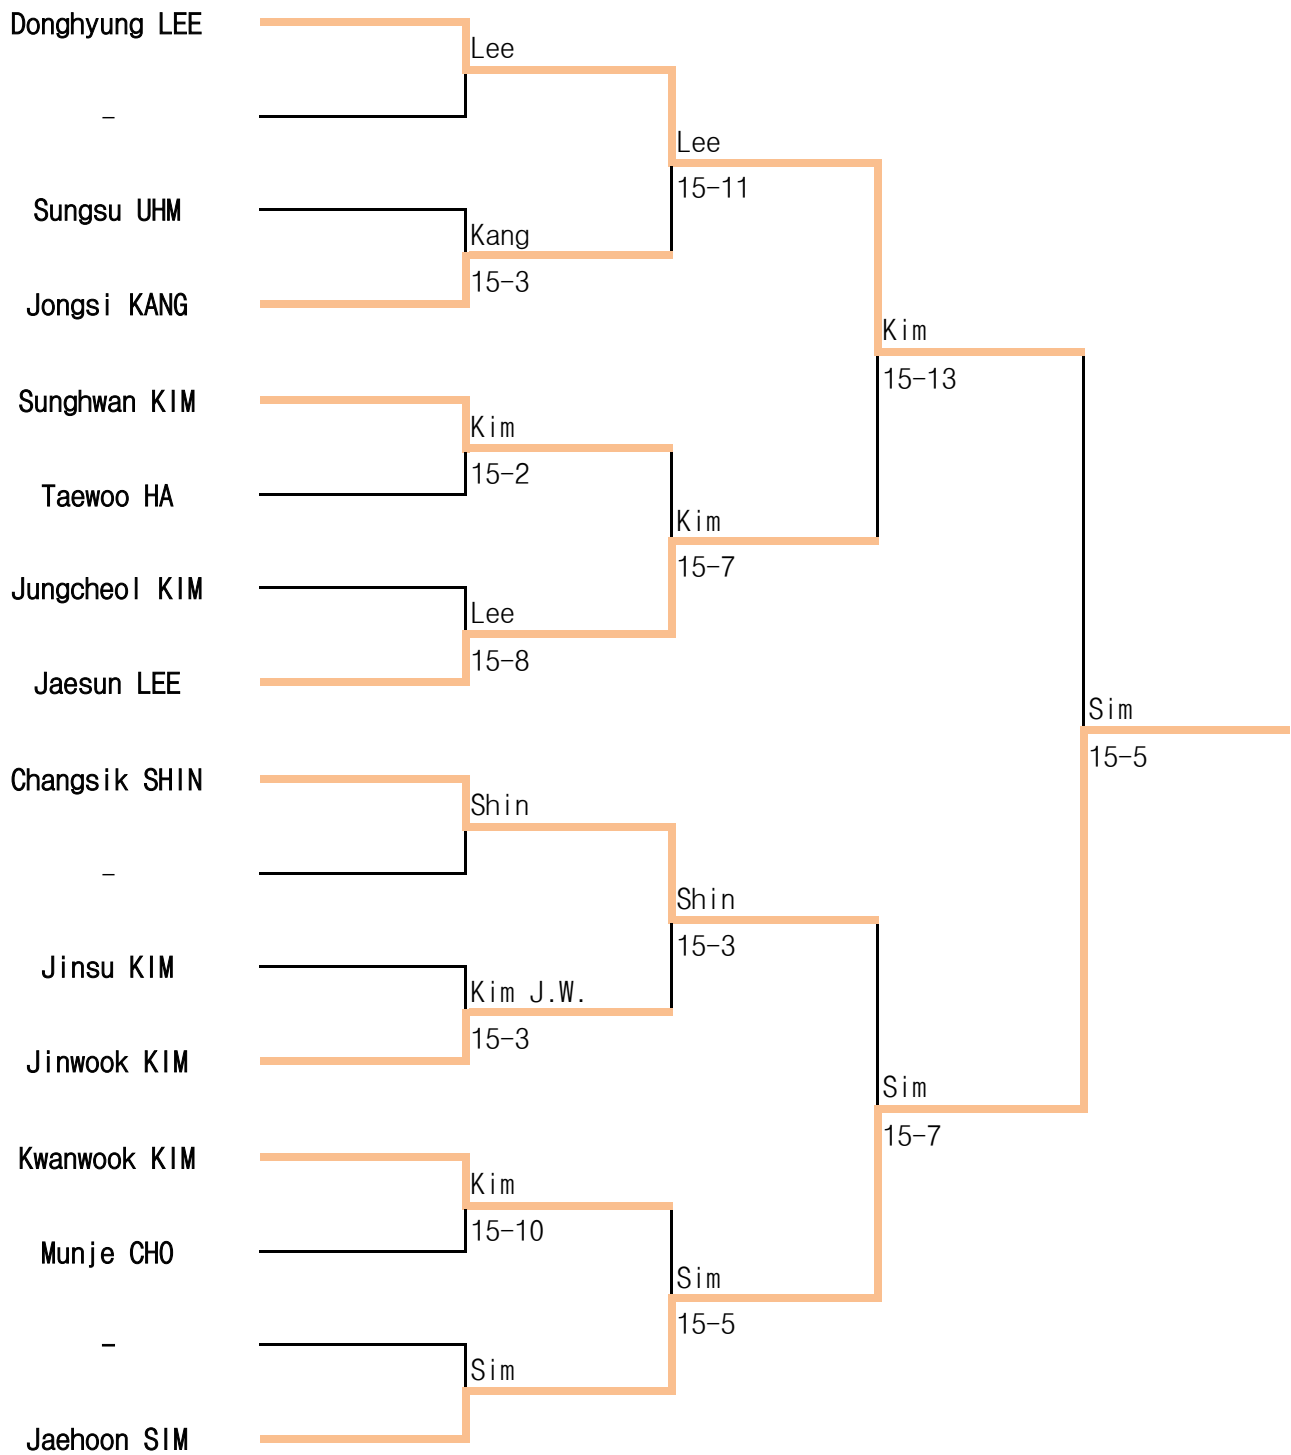

2018 Open National Wheelchair Fencing Championships

3 Aug ~ 5 Aug.2018 / Goesan

Man Epee A

2018 Open National Wheelchair Fencing Championships

3 Aug ~ 5 Aug.2018 / Goesan

Man Epee B

2018 Open National Wheelchair Fencing Championships

3 Aug ~ 5 Aug.2018 / Goesan

Man Foil A

2018 Open National Wheelchair Fencing Championships

3 Aug ~ 5 Aug.2018 / Goesan

Man Foil B

2018 Open National Wheelchair Fencing Championships

3 Aug ~ 5 Aug.2018 / Goesan

Woman Epee A

2018 Open National Wheelchair Fencing Championships

3 Aug ~ 5 Aug.2018 / Goesan

Woman Epee B

2018 Open National Wheelchair Fencing Championships

3 Aug ~ 5 Aug.2018 / Goesan

Woman Foil A