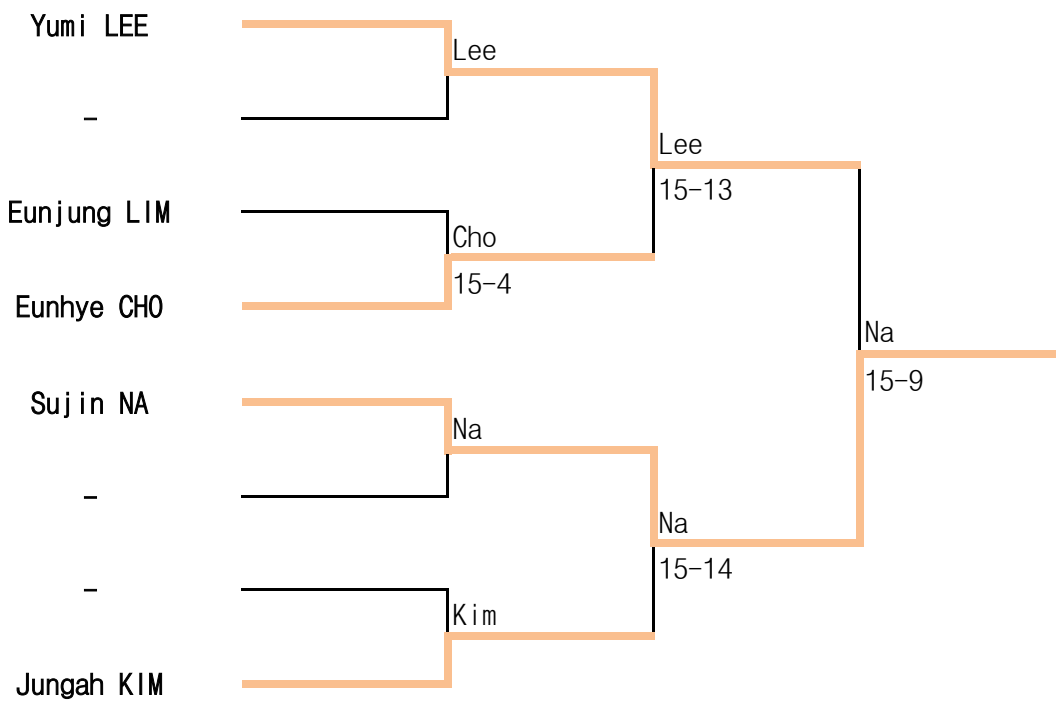

Man Foil A

2019 Open National Wheelchair Fencing Championships

7 Jun ~ 9 Jun.2019 / Jincheon

Man Foil B

2019 Open National Wheelchair Fencing Championships

7 Jun ~ 9 Jun.2019 / Jincheon

Woman Sabre A&B

2019 Open National Wheelchair Fencing Championships

7 Jun ~ 9 Jun.2019 / Jincheon

Woman Epee A

2019 Open National Wheelchair Fencing Championships

7 Jun ~ 9 Jun.2019 / Jincheon

Woman Epee B

2019 Open National Wheelchair Fencing Championships

7 Jun ~ 9 Jun.2019 / Jincheon

Woman Foil A

2019 Open National Wheelchair Fencing Championships

7 Jun ~ 9 Jun.2019 / Jincheon

Woman Foil B