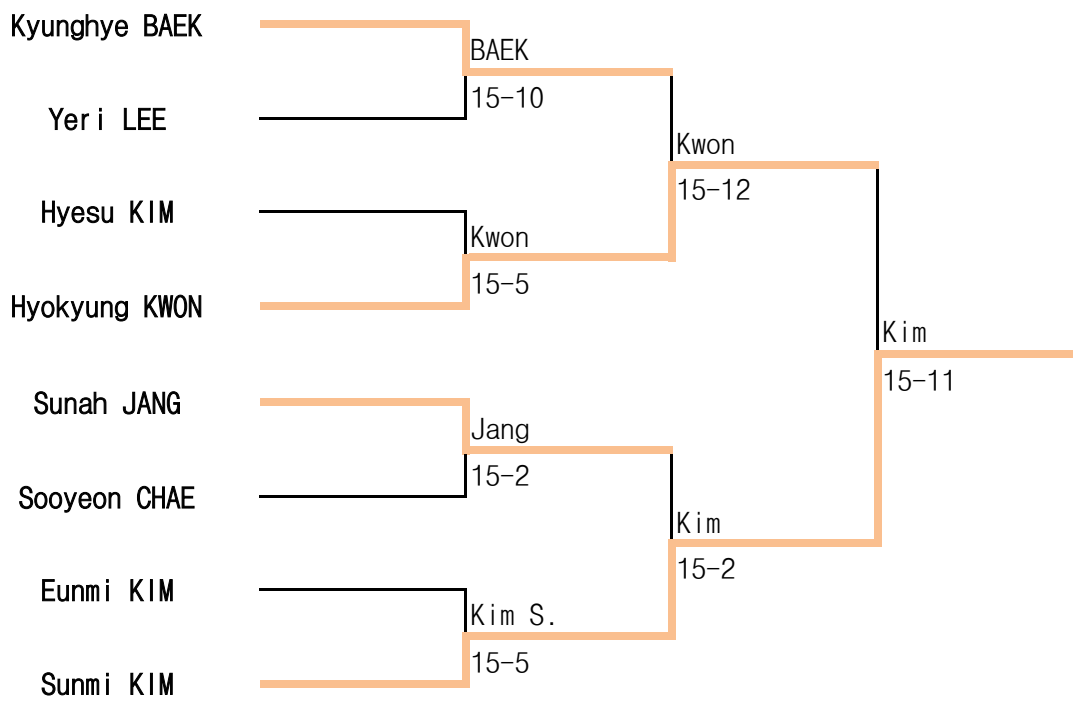

7 Jun ~ 9 Jun.2019 / Jincheon

Man Epee A

2019 Open National Wheelchair Fencing Championships

7 Jun ~ 9 Jun.2019 / Jincheon

Man Epee B

2019 Open National Wheelchair Fencing Championships

7 Jun ~ 9 Jun.2019 / Jincheon

Man Foil A

2019 Open National Wheelchair Fencing Championships

7 Jun ~ 9 Jun.2019 / Jincheon

Man Foil B

2019 Open National Wheelchair Fencing Championships

7 Jun ~ 9 Jun.2019 / Jincheon

Woman Sabre A&B

2019 Open National Wheelchair Fencing Championships

7 Jun ~ 9 Jun.2019 / Jincheon

Woman Epee A

2019 Open National Wheelchair Fencing Championships

7 Jun ~ 9 Jun.2019 / Jincheon

Woman Epee B

2019 Open National Wheelchair Fencing Championships

7 Jun ~ 9 Jun.2019 / Jincheon