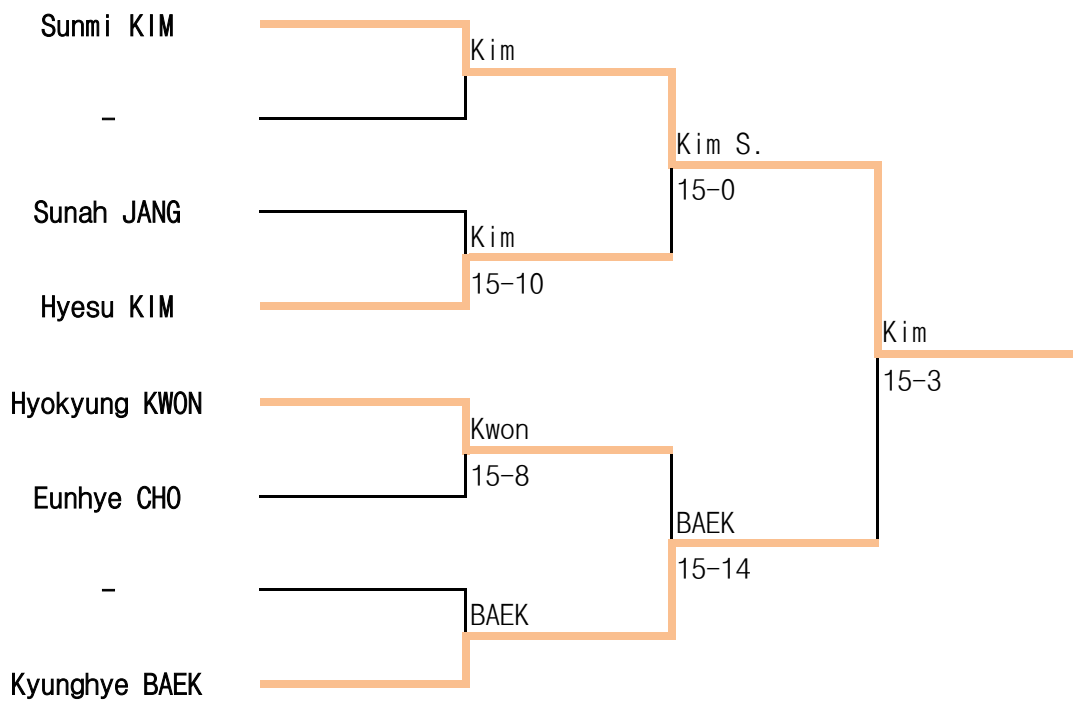

Man Foil A

2019 Open National Wheelchair Fencing Championships

7 Jun ~ 9 Jun.2019 / Jincheon

Man Foil B

2019 Open National Wheelchair Fencing Championships

7 Jun ~ 9 Jun.2019 / Jincheon

Woman Sabre A&B

2019 Open National Wheelchair Fencing Championships

7 Jun ~ 9 Jun.2019 / Jincheon

Woman Epee A

2019 Open National Wheelchair Fencing Championships

7 Jun ~ 9 Jun.2019 / Jincheon

Woman Epee B

2019 Open National Wheelchair Fencing Championships

7 Jun ~ 9 Jun.2019 / Jincheon