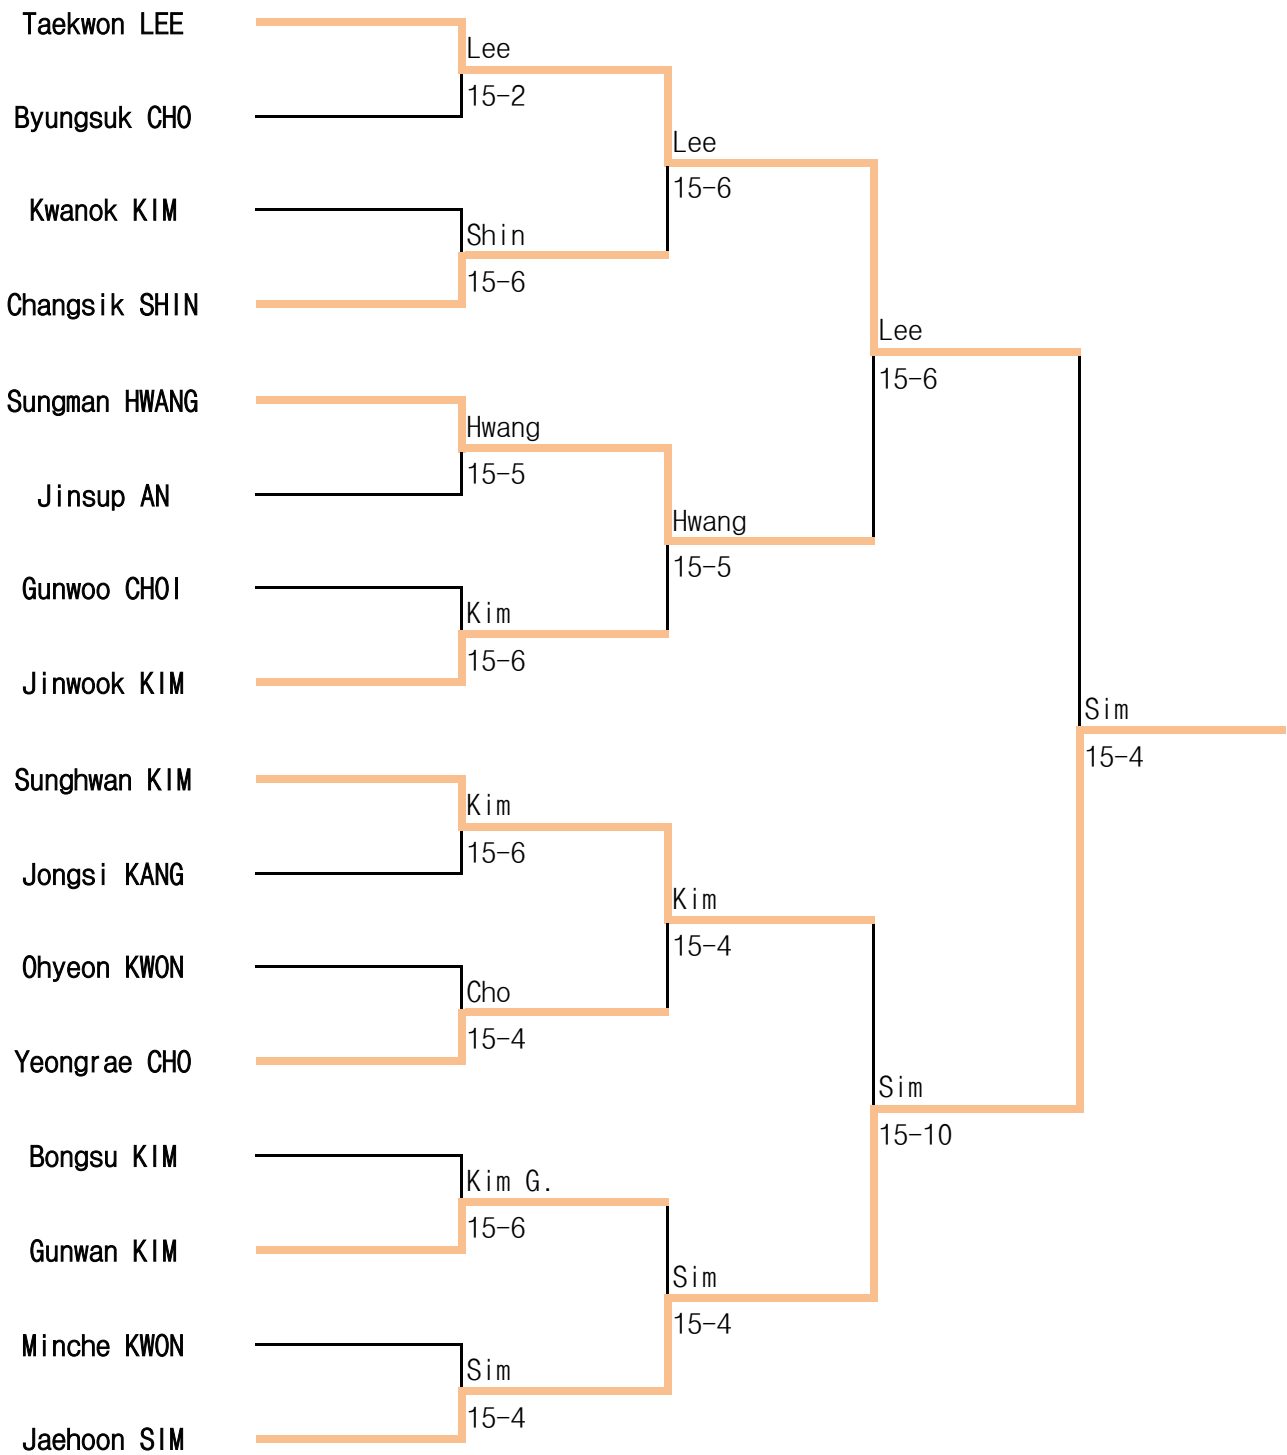

2019 Open National Wheelchair Fencing Championships

7 Jun ~ 9 Jun.2019 / Jincheon

Man Sabre A

2019 Open National Wheelchair Fencing Championships

7 Jun ~ 9 Jun.2019 / Jincheon

Man Sabre B

2019 Open National Wheelchair Fencing Championships

7 Jun ~ 9 Jun.2019 / Jincheon

Man Epee A

2019 Open National Wheelchair Fencing Championships

7 Jun ~ 9 Jun.2019 / Jincheon

Man Epee B

2019 Open National Wheelchair Fencing Championships

7 Jun ~ 9 Jun.2019 / Jincheon

Woman Foil A

2019 Open National Wheelchair Fencing Championships

7 Jun ~ 9 Jun.2019 / Jincheon

Woman Foil B