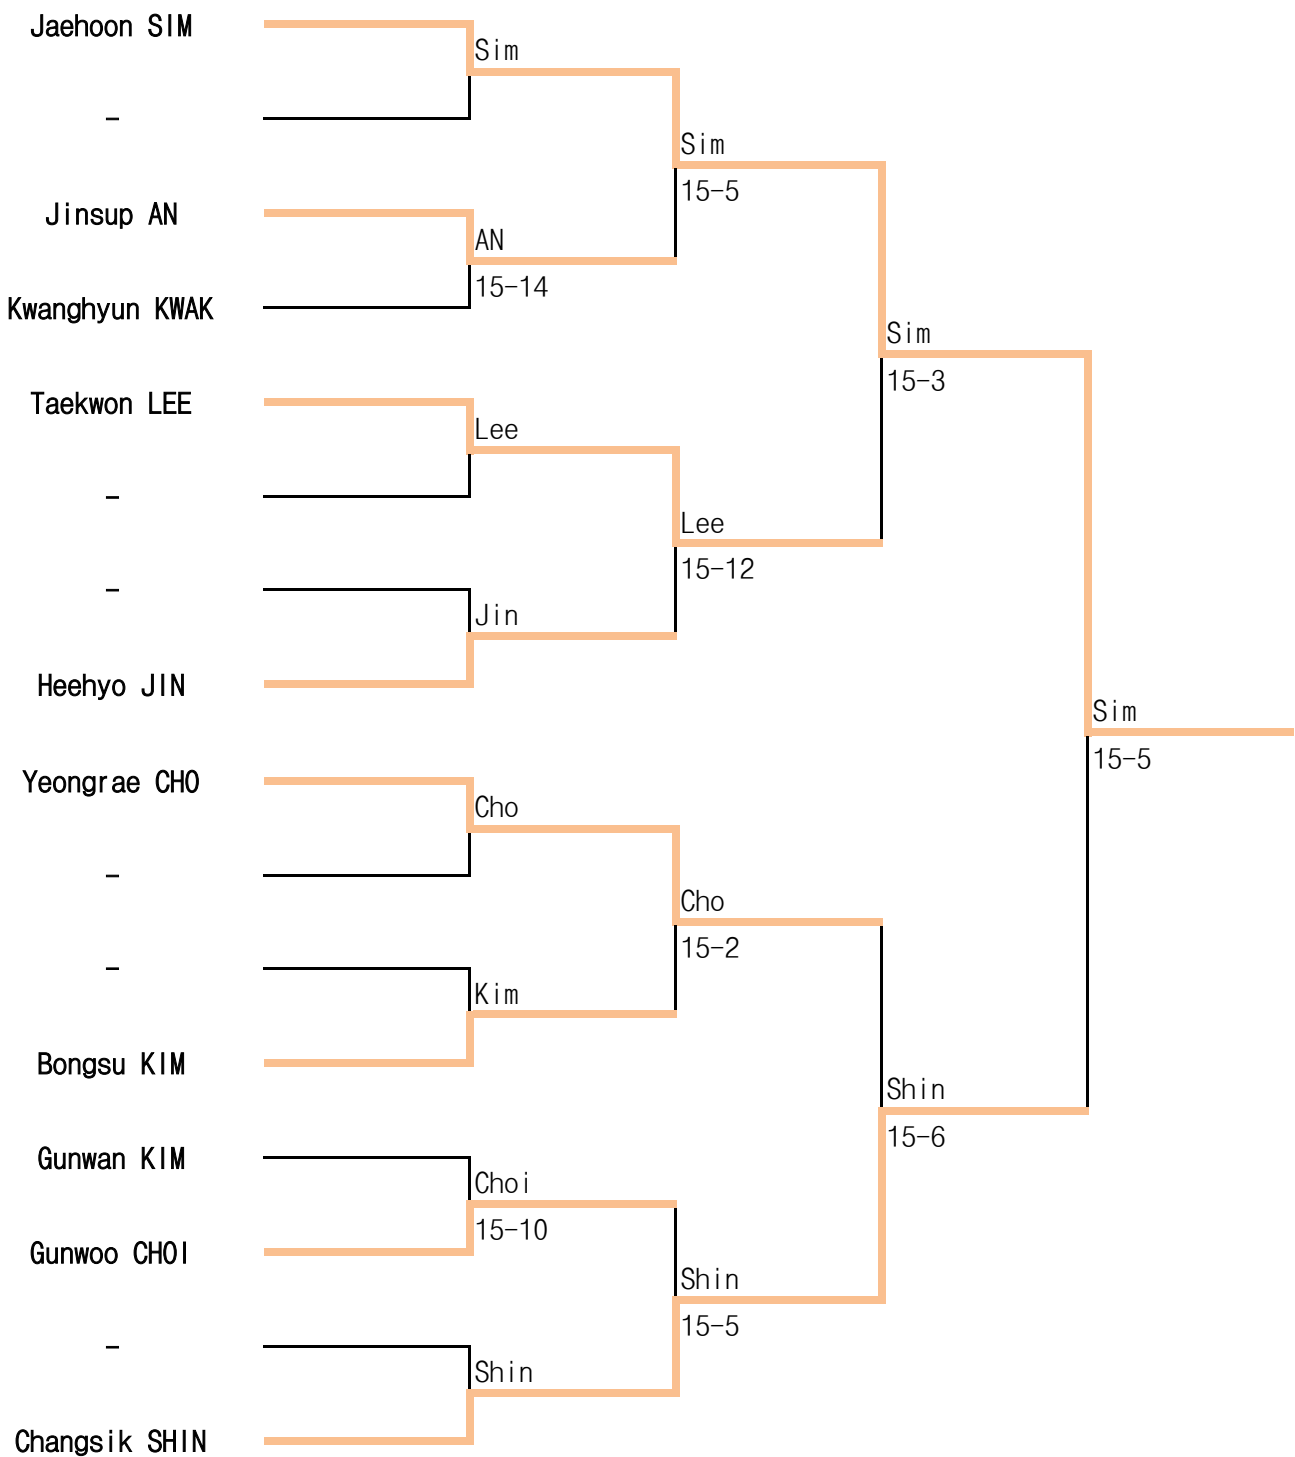

2019 Open National Wheelchair Fencing Championships

7 Jun ~ 9 Jun.2019 / Jincheon

Man Sabre A

2019 Open National Wheelchair Fencing Championships

7 Jun ~ 9 Jun.2019 / Jincheon

Man Sabre B

2019 Open National Wheelchair Fencing Championships

7 Jun ~ 9 Jun.2019 / Jincheon

Man Epee A

2019 Open National Wheelchair Fencing Championships

7 Jun ~ 9 Jun.2019 / Jincheon

Man Epee B

2019 Open National Wheelchair Fencing Championships

7 Jun ~ 9 Jun.2019 / Jincheon

Woman Foil A

2019 Open National Wheelchair Fencing Championships

7 Jun ~ 9 Jun.2019 / Jincheon

Woman Foil B