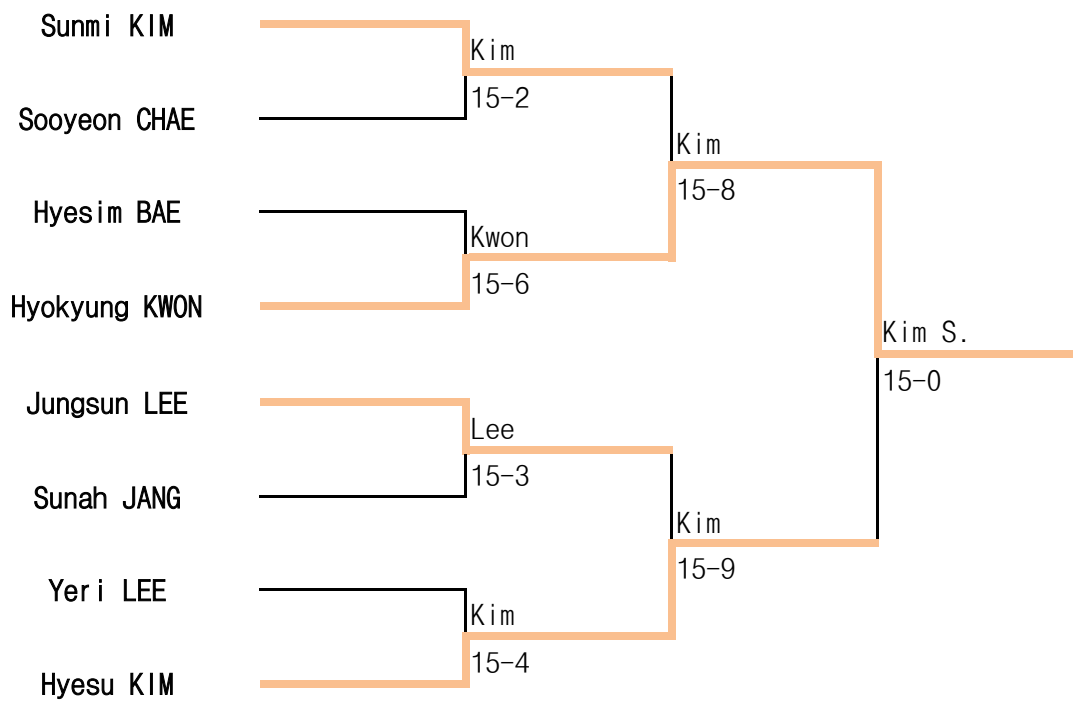

Man Foil A

2019 Open National Wheelchair Fencing Championships

7 Jun ~ 9 Jun.2019 / Jincheon

Man Foil B

2019 Open National Wheelchair Fencing Championships

7 Jun ~ 9 Jun.2019 / Jincheon

Woman Sabre A&B

2019 Open National Wheelchair Fencing Championships

7 Jun ~ 9 Jun.2019 / Jincheon

Woman Epee A

2019 Open National Wheelchair Fencing Championships

7 Jun ~ 9 Jun.2019 / Jincheon

Woman Epee B

2019 Open National Wheelchair Fencing Championships

7 Jun ~ 9 Jun.2019 / Jincheon

Woman Foil A

2019 Open National Wheelchair Fencing Championships

7 Jun ~ 9 Jun.2019 / Jincheon

Woman Foil B