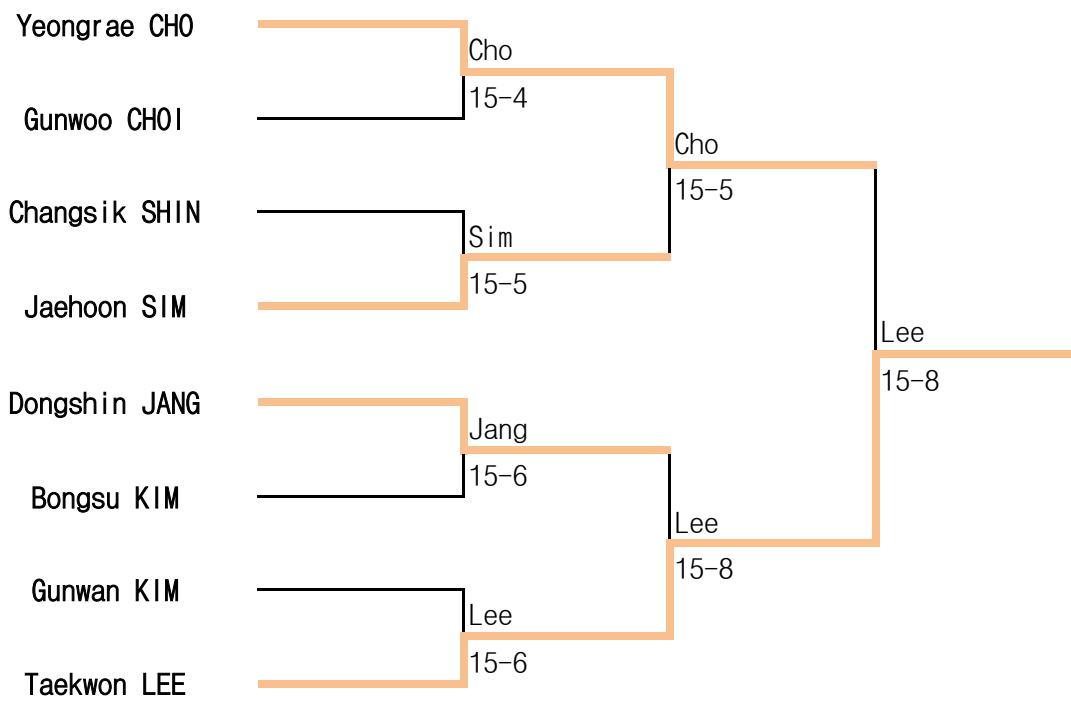

2019 Open National Wheelchair Fencing Championships

7 Jun ~ 9 Jun.2019 / Jincheon

Man Foil A