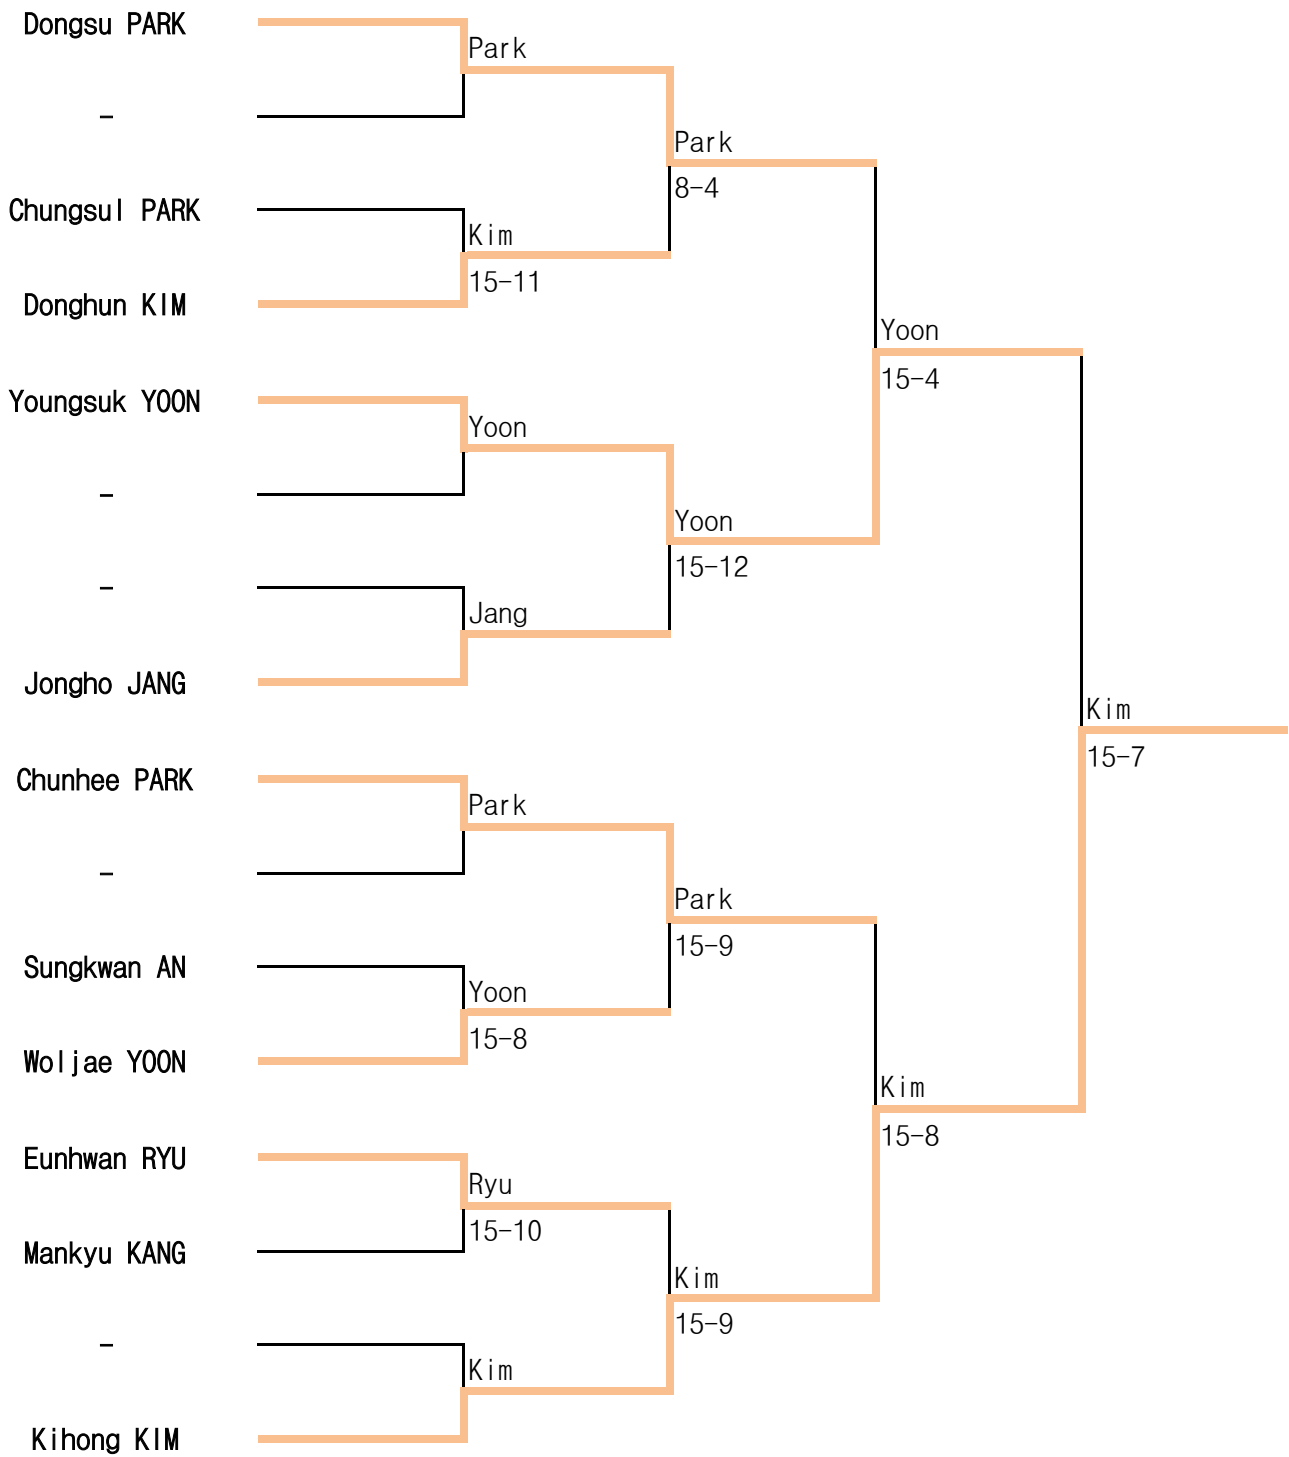

7 Jun ~ 9 Jun.2019 / Jincheon

Man Epee A

2019 Open National Wheelchair Fencing Championships

7 Jun ~ 9 Jun.2019 / Jincheon

Man Epee B

2019 Open National Wheelchair Fencing Championships

7 Jun ~ 9 Jun.2019 / Jincheon