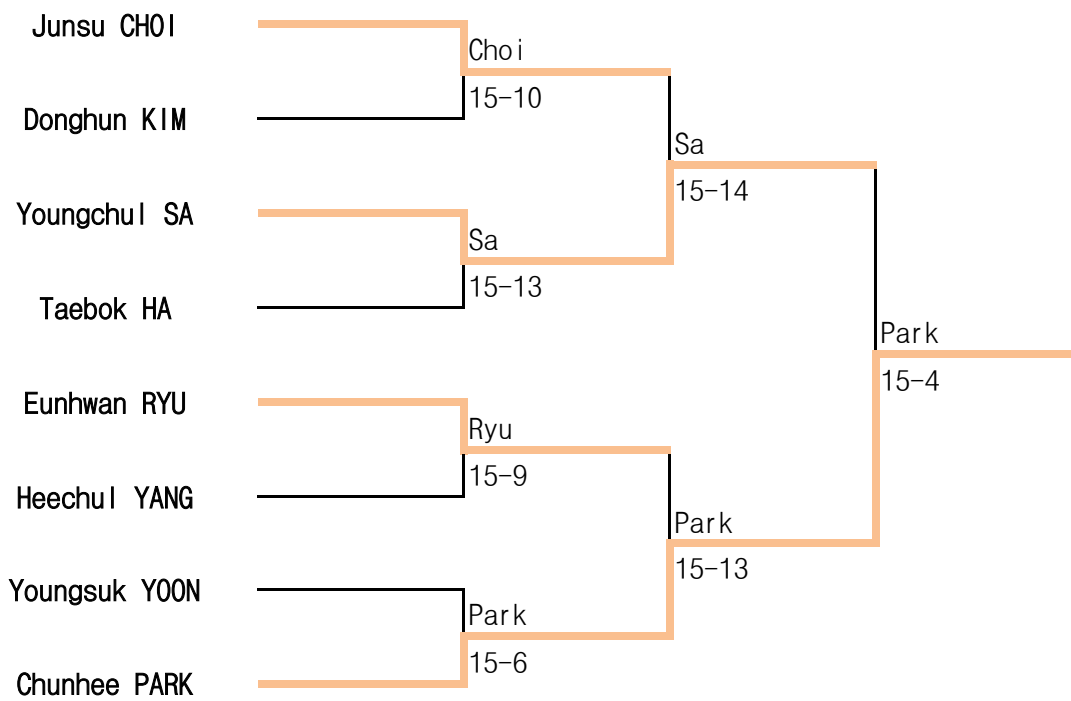

2019 Open National Wheelchair Fencing Championships

7 Jun ~ 9 Jun.2019 / Jincheon

Man Sabre A

2019 Open National Wheelchair Fencing Championships

7 Jun ~ 9 Jun.2019 / Jincheon

Man Sabre B

2019 Open National Wheelchair Fencing Championships

7 Jun ~ 9 Jun.2019 / Jincheon

Man Epee A

2019 Open National Wheelchair Fencing Championships

7 Jun ~ 9 Jun.2019 / Jincheon

Man Epee B

2019 Open National Wheelchair Fencing Championships

7 Jun ~ 9 Jun.2019 / Jincheon