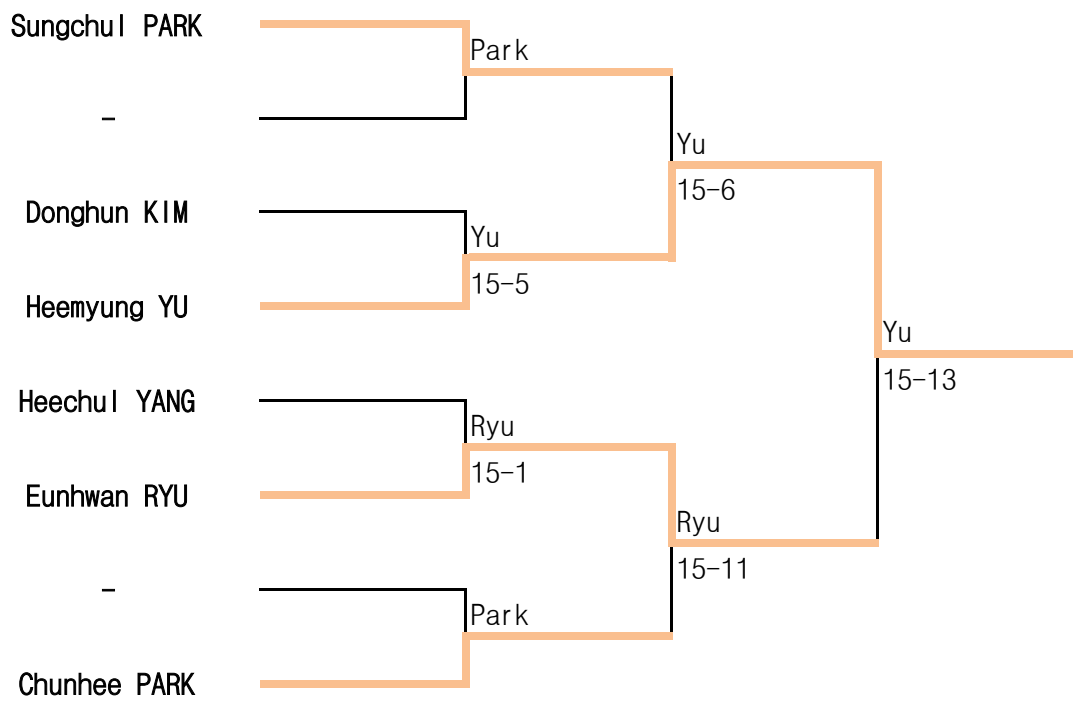

2019 Open National Wheelchair Fencing Championships

7 Jun ~ 9 Jun.2019 / Jincheon

Man Foil B