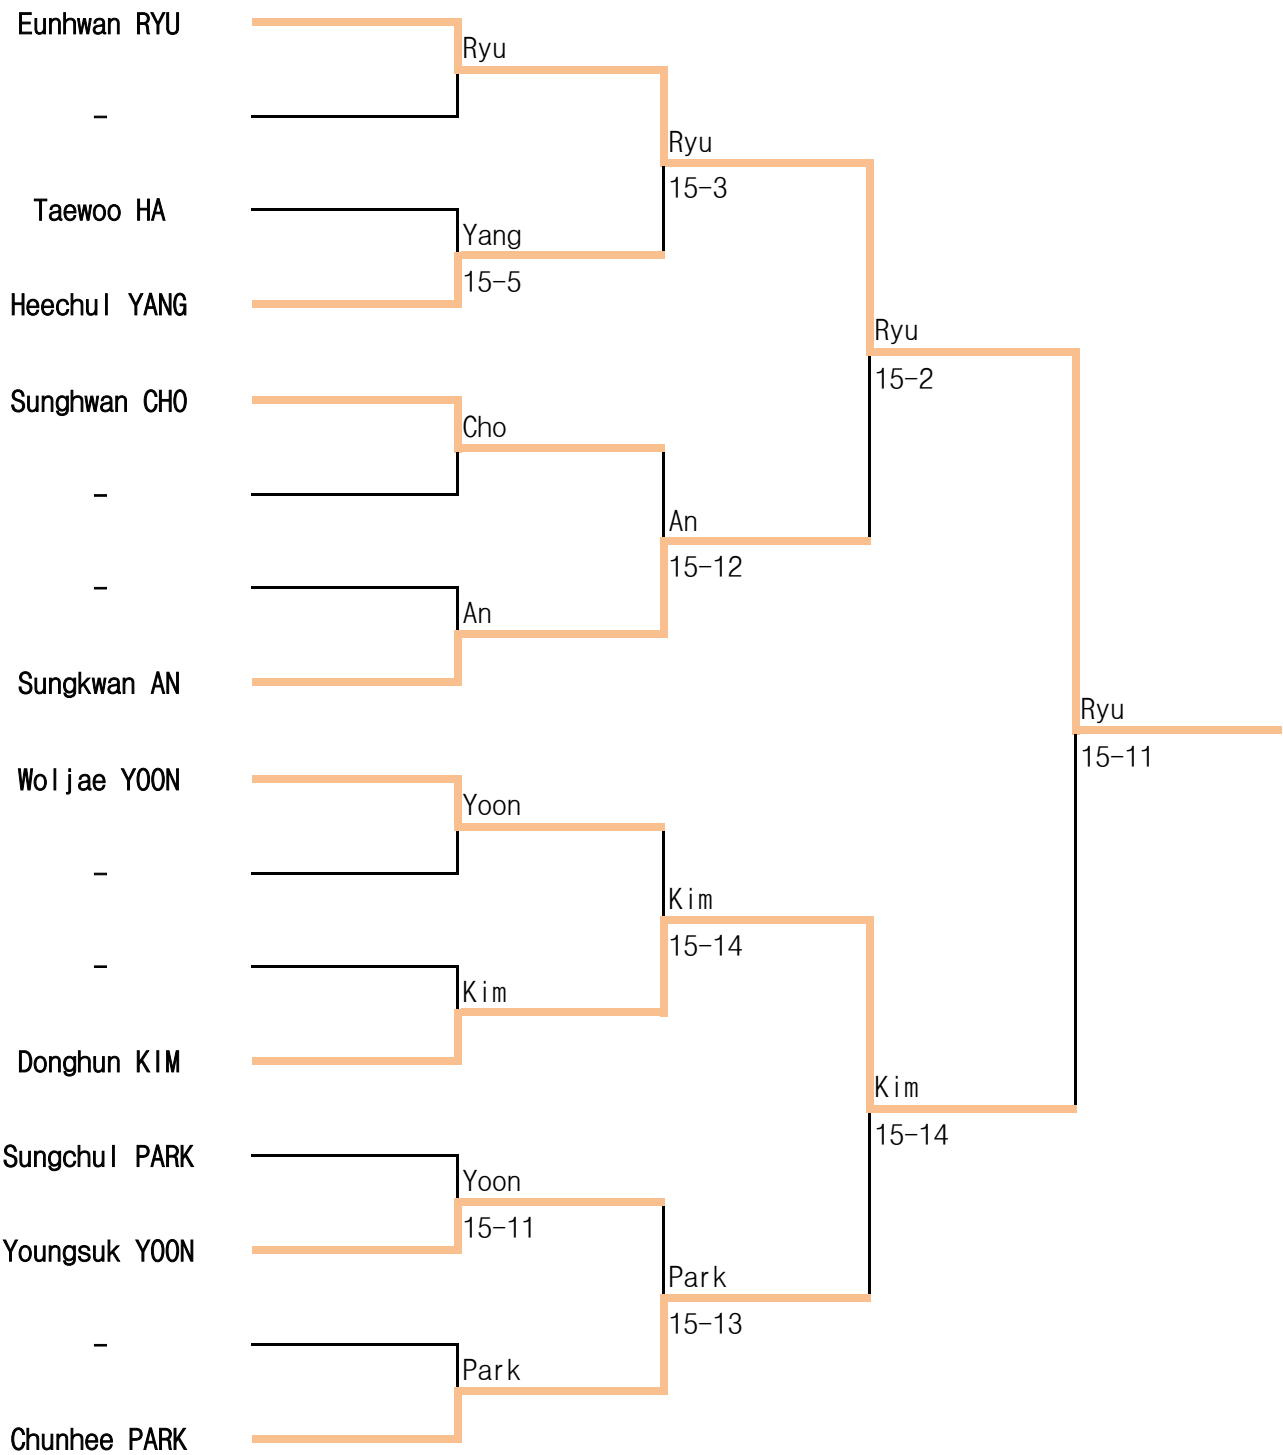

2022 Open National Wheelchair Fencing Championships

17 Jun ~ 19 Jun.2022 / Hongcheon

Man Sabre A

2022 Open National Wheelchair Fencing Championships

17 Jun ~ 19 Jun.2022 / Hongcheon

Man Sabre B

2022 Open National Wheelchair Fencing Championships