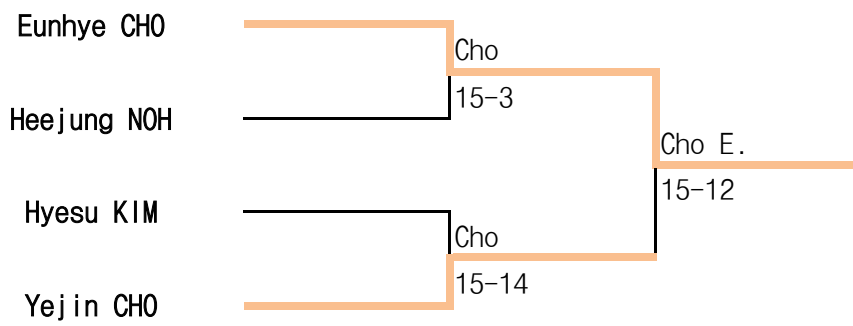

Man Foil B

2022 Open National Wheelchair Fencing Championships

17 Jun ~ 19 Jun.2022 / Hongcheon

Woman Sabre A

2022 Open National Wheelchair Fencing Championships

17 Jun ~ 19 Jun.2022 / Hongcheon

Woman Sabre B