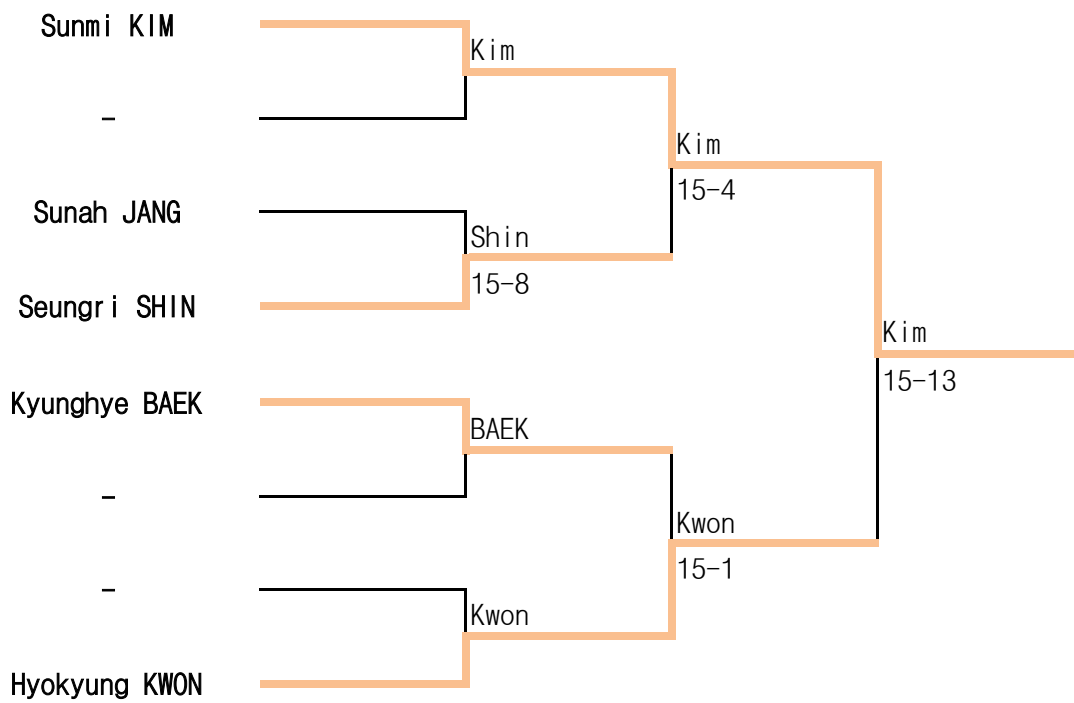

2022 Open National Wheelchair Fencing Championships

17 Jun ~ 19 Jun.2022 / Hongcheon

Woman Foil A