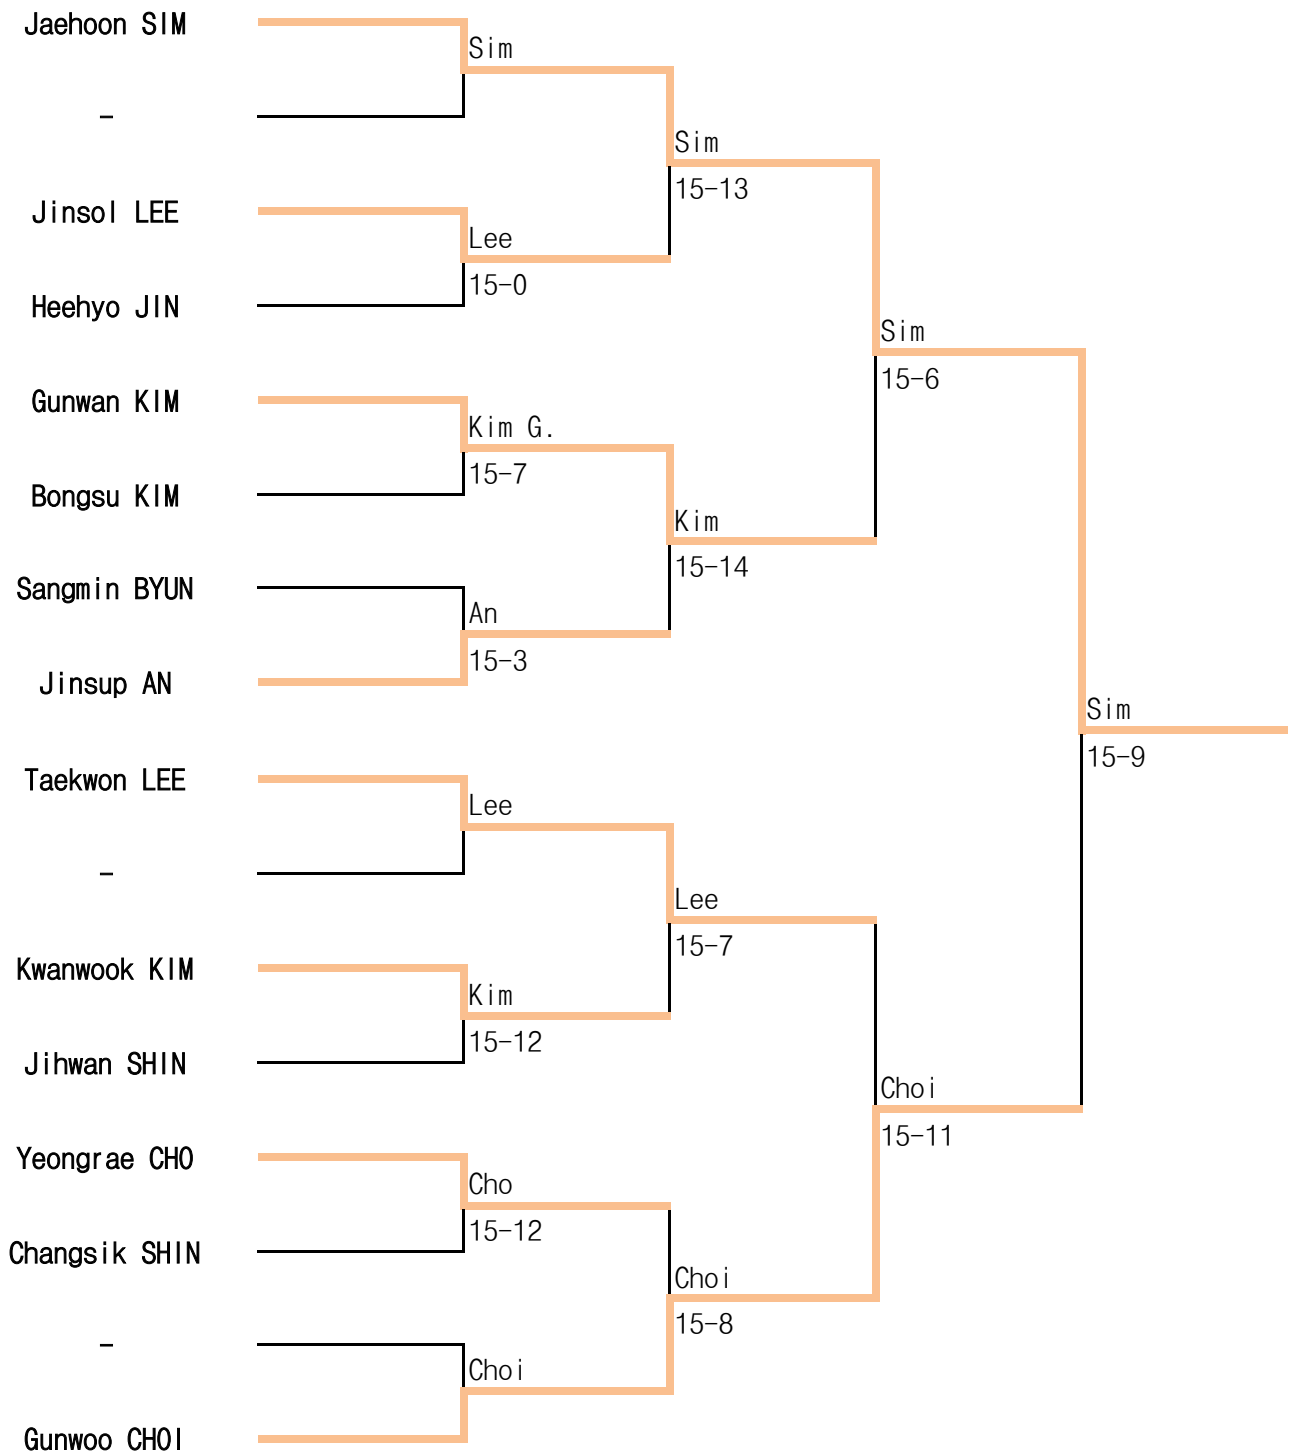

2022 Open National Wheelchair Fencing Championships

17 Jun ~ 19 Jun.2022 / Hongcheon

Man Sabre A

2022 Open National Wheelchair Fencing Championships

17 Jun ~ 19 Jun.2022 / Hongcheon

Man Sabre B

2022 Open National Wheelchair Fencing Championships

17 Jun ~ 19 Jun.2022 / Hongcheon

Man Epee B

2022 Open National Wheelchair Fencing Championships

17 Jun ~ 19 Jun.2022 / Hongcheon

Man Foil A

2022 Open National Wheelchair Fencing Championships

17 Jun ~ 19 Jun.2022 / Hongcheon