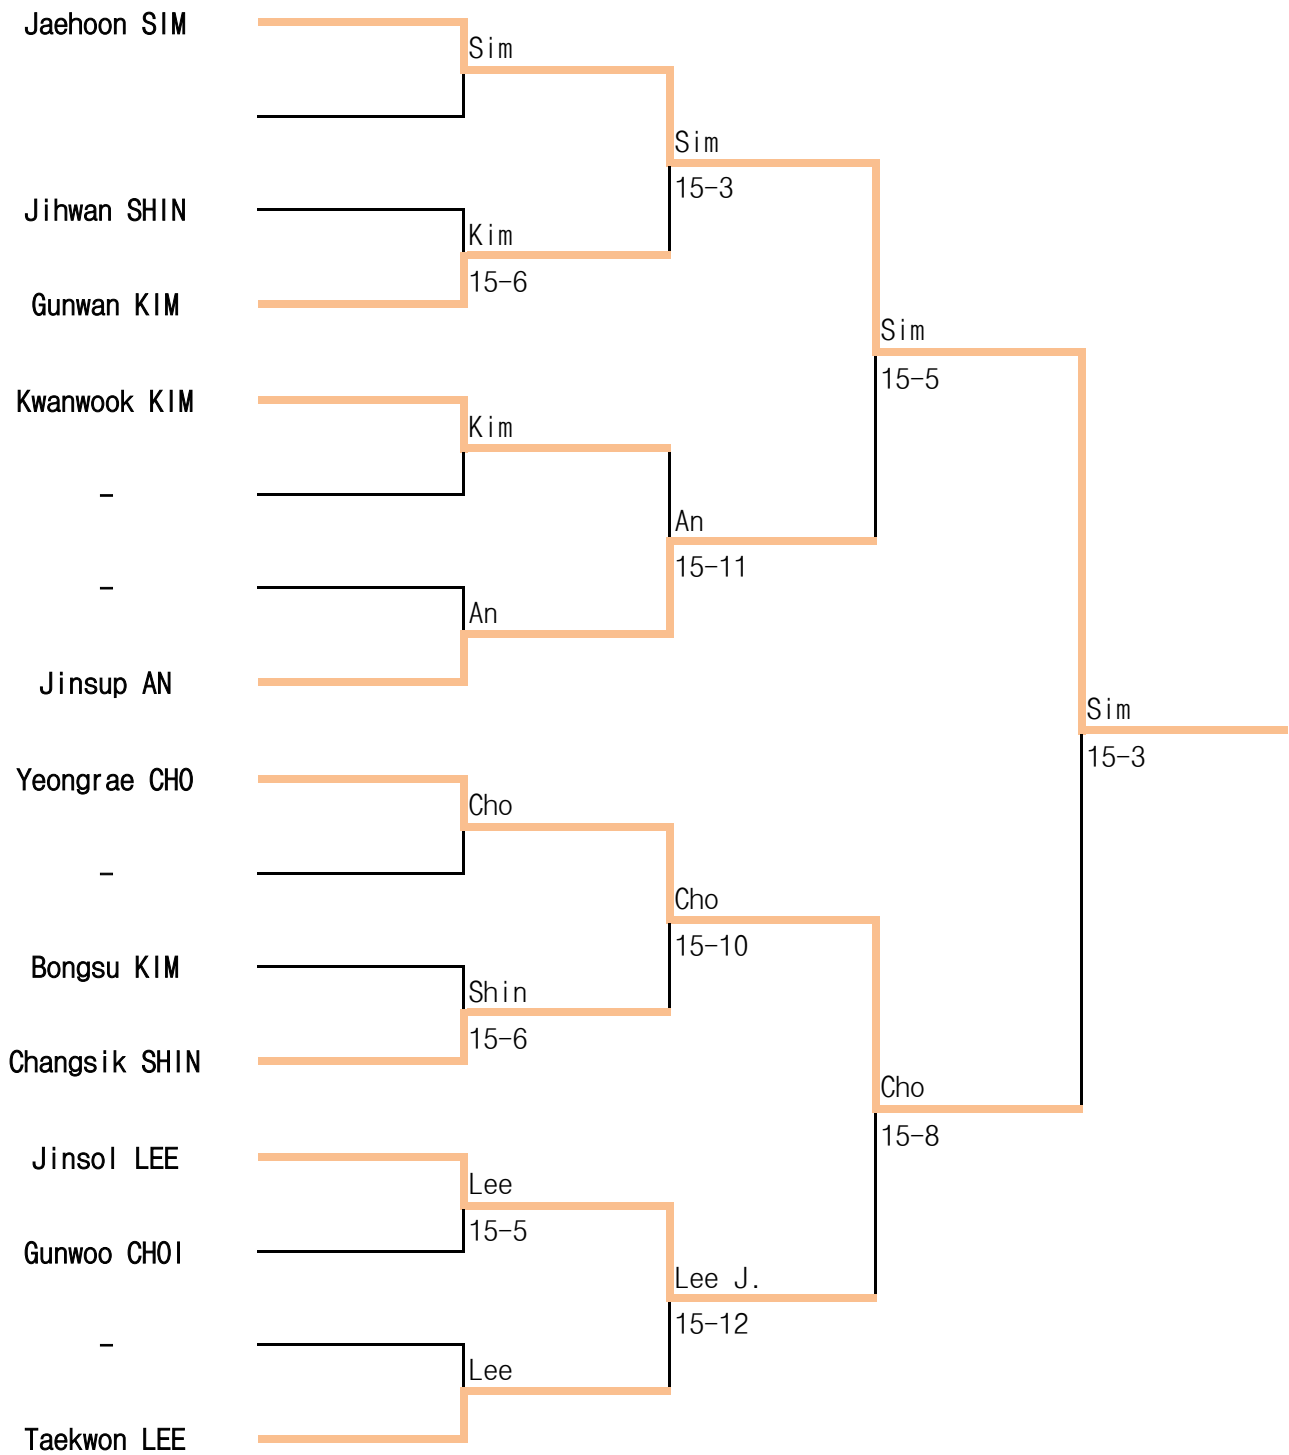

17 Jun ~ 19 Jun.2022 / Hongcheon

Man Epee B

2022 Open National Wheelchair Fencing Championships

17 Jun ~ 19 Jun.2022 / Hongcheon

Man Foil A

2022 Open National Wheelchair Fencing Championships

17 Jun ~ 19 Jun.2022 / Hongcheon

Man Foil B

2022 Open National Wheelchair Fencing Championships

17 Jun ~ 19 Jun.2022 / Hongcheon

Woman Sabre A

2022 Open National Wheelchair Fencing Championships

17 Jun ~ 19 Jun.2022 / Hongcheon

Woman Sabre B