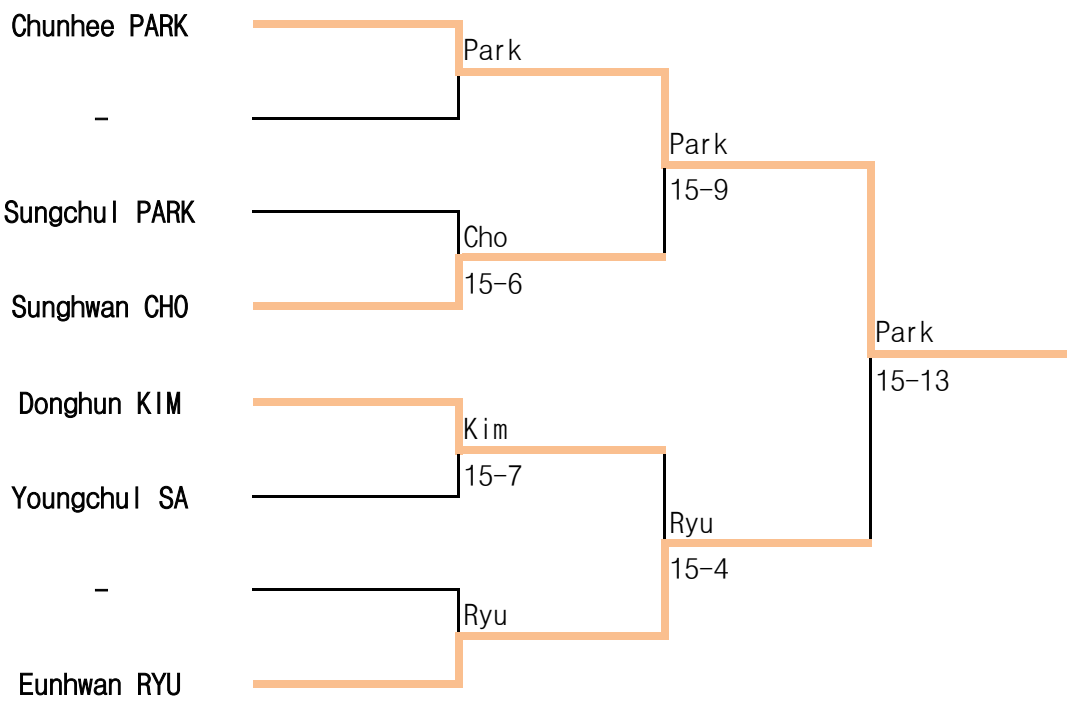

2022 Open National Wheelchair Fencing Championships

17 Jun ~ 19 Jun.2022 / Hongcheon

Man Foil B