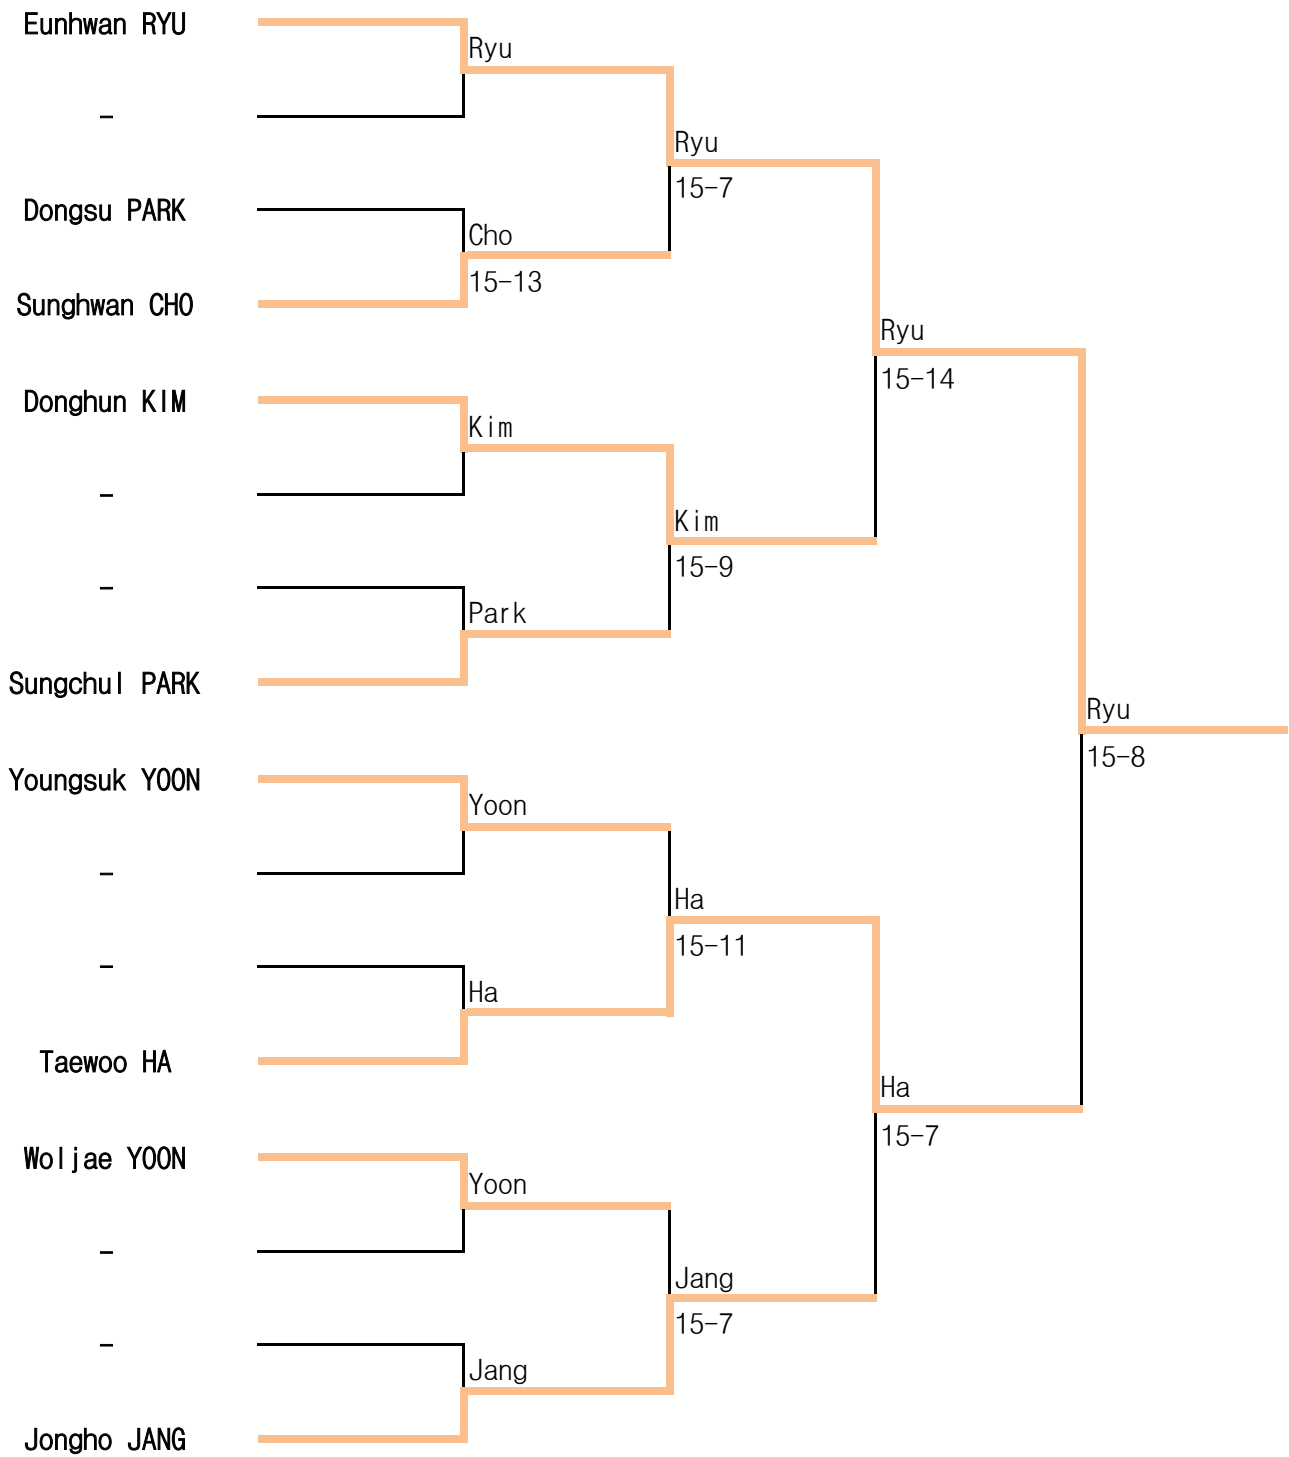

2022 Open National Wheelchair Fencing Championships

17 Jun ~ 19 Jun.2022 / Hongcheon

Man Sabre A

2022 Open National Wheelchair Fencing Championships

17 Jun ~ 19 Jun.2022 / Hongcheon

Man Sabre B

2022 Open National Wheelchair Fencing Championships

17 Jun ~ 19 Jun.2022 / Hongcheon

Man Epee B

2022 Open National Wheelchair Fencing Championships

17 Jun ~ 19 Jun.2022 / Hongcheon

Man Foil A

2022 Open National Wheelchair Fencing Championships

17 Jun ~ 19 Jun.2022 / Hongcheon