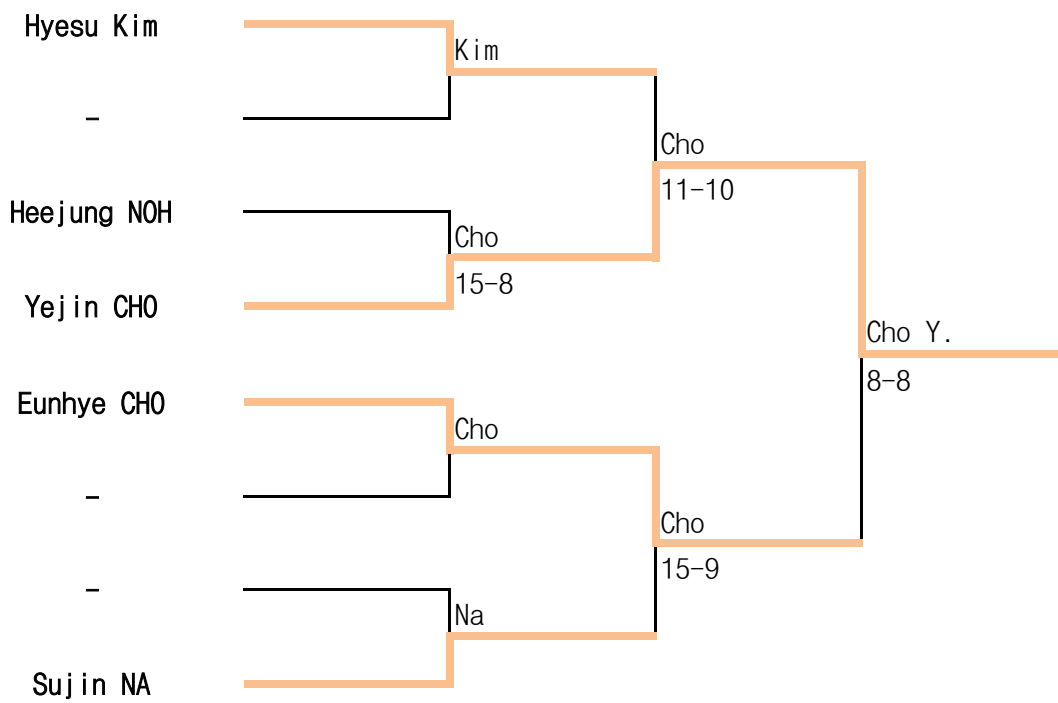

2022 Open National Wheelchair Fencing Championships

17 Jun ~ 19 Jun.2022 / Hongcheon

Woman Epee A

2022 Open National Wheelchair Fencing Championships

17 Jun ~ 19 Jun.2022 / Hongcheon

Woman Epee B

2022 Open National Wheelchair Fencing Championships