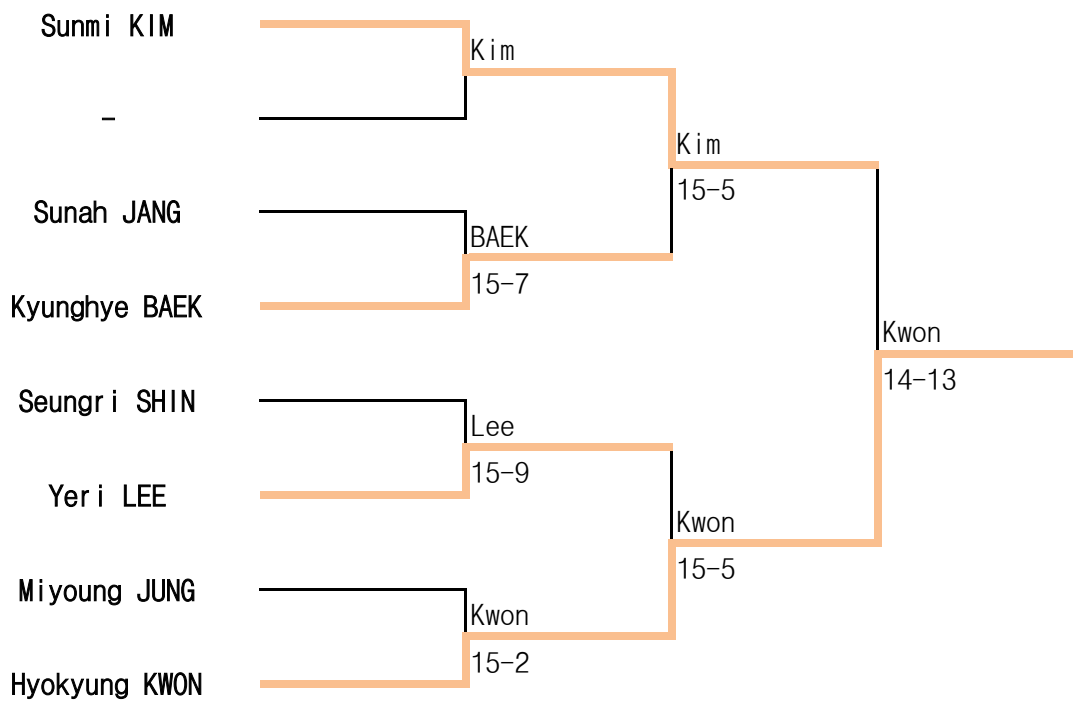

2022 Open National Wheelchair Fencing Championships

17 Jun ~ 19 Jun.2022 / Hongcheon

Woman Epee A