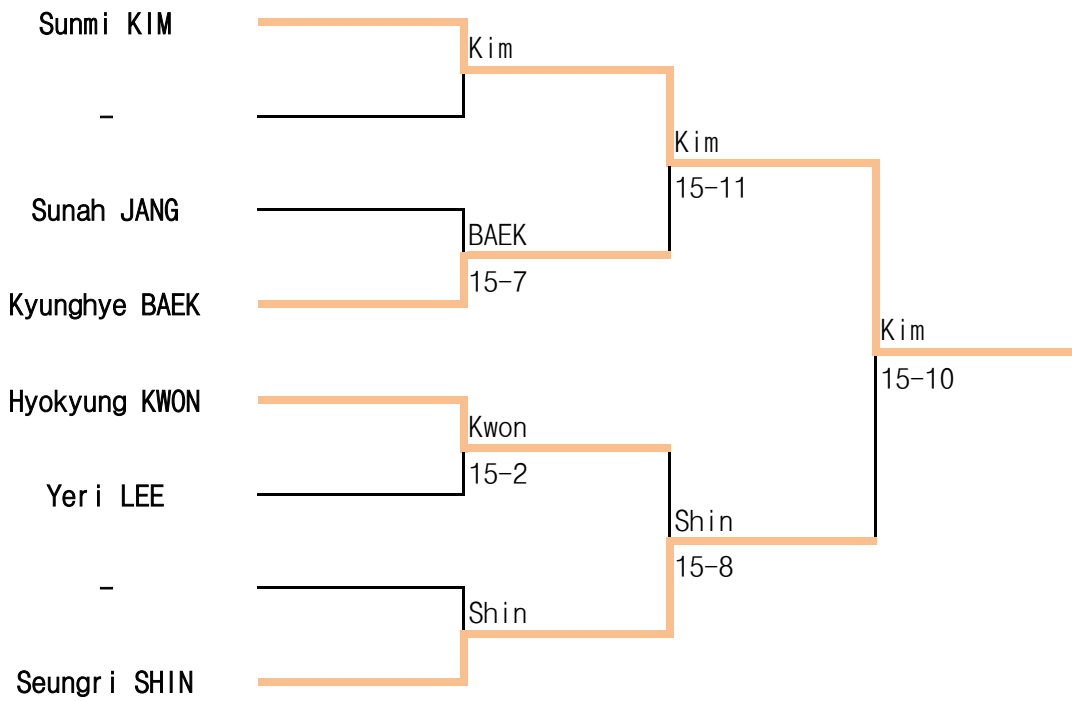

2022 Open National Wheelchair Fencing Championships

17 Jun ~ 19 Jun.2022 / Hongcheon

Woman Sabre A