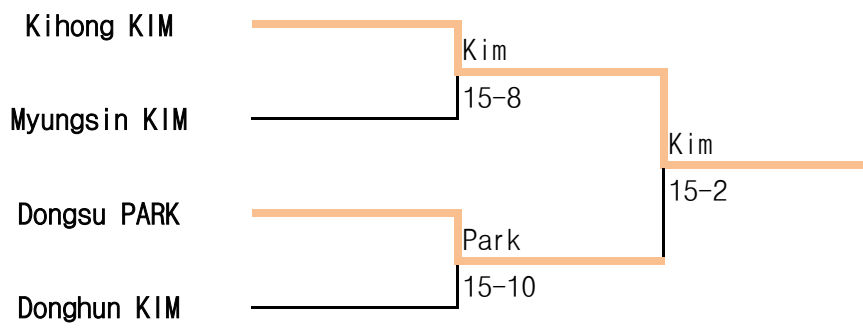

15th Spring National Wheelchair Fencing Championships

1 Jun ~ 3 Apr.2018 / Cheonan

Man Epee B