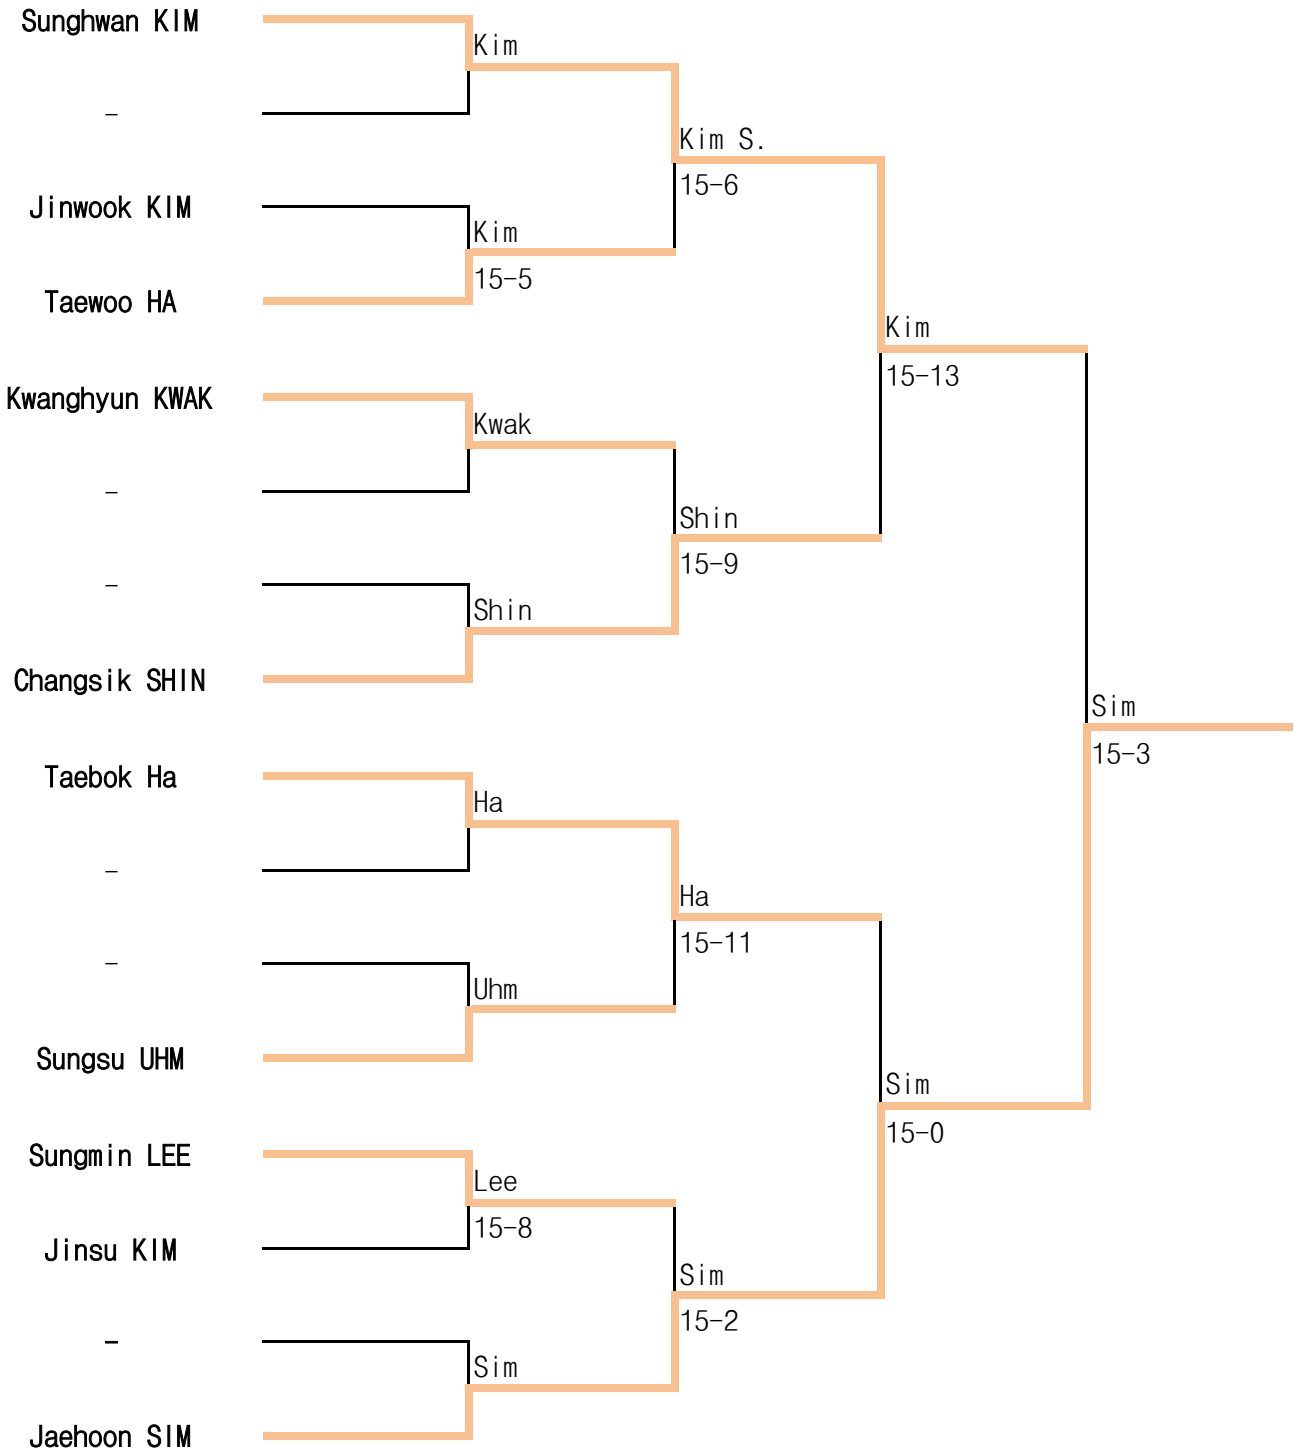

# 15th Spring National Wheelchair Fencing Championships

1 Jun ~ 3 Apr.2018 / Cheonan

Man Epee A

# 15th Spring National Wheelchair Fencing Championships

1 Jun ~ 3 Apr.2018 / Cheonan

Man Epee B

# 15th Spring National Wheelchair Fencing Championships

1 Jun ~ 3 Apr.2018 / Cheonan

Man Foil A

# 15th Spring National Wheelchair Fencing Championships

1 Jun ~ 3 Apr.2018 / Cheonan

Man Foil B