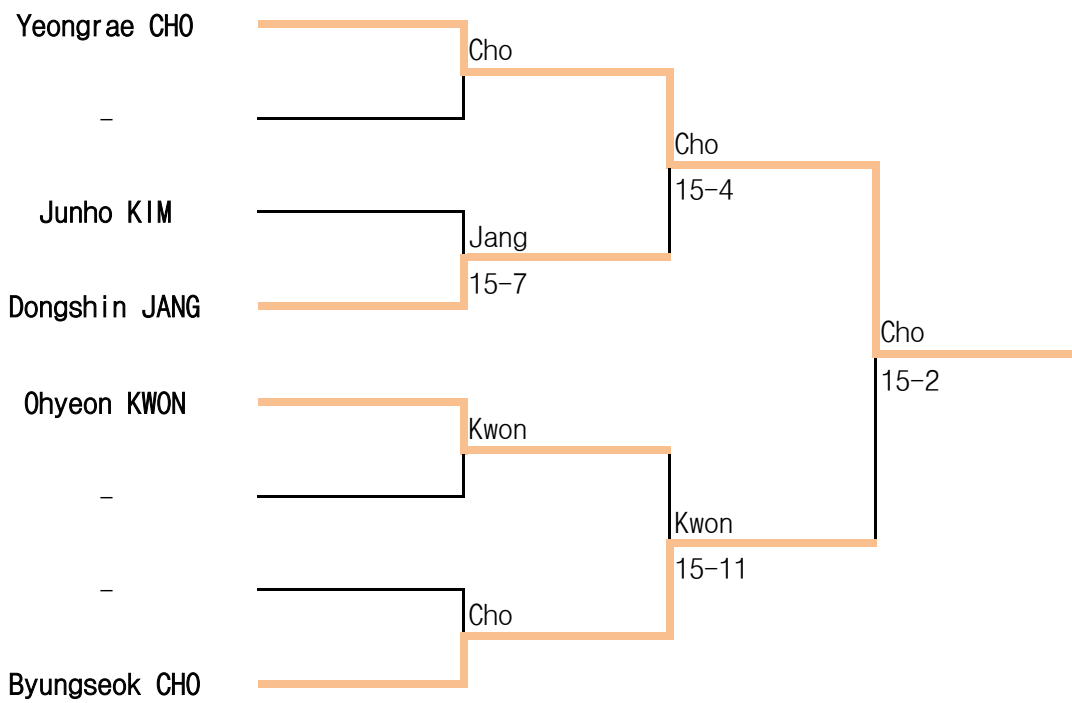

# 15th Spring National Wheelchair Fencing Championships

1 Jun ~ 3 Apr.2018 / Cheonan

Man Epee A

# 15th Spring National Wheelchair Fencing Championships

1 Jun ~ 3 Apr.2018 / Cheonan

Man Epee B

# 15th Spring National Wheelchair Fencing Championships

1 Jun ~ 3 Apr.2018 / Cheonan

Man Foil A