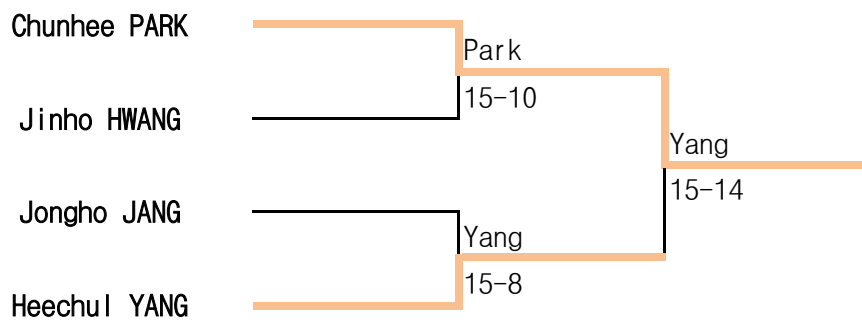

15th Spring National Wheelchair Fencing Championships

1 Jun ~ 3 Apr.2018 / Cheonan

Man Foil B