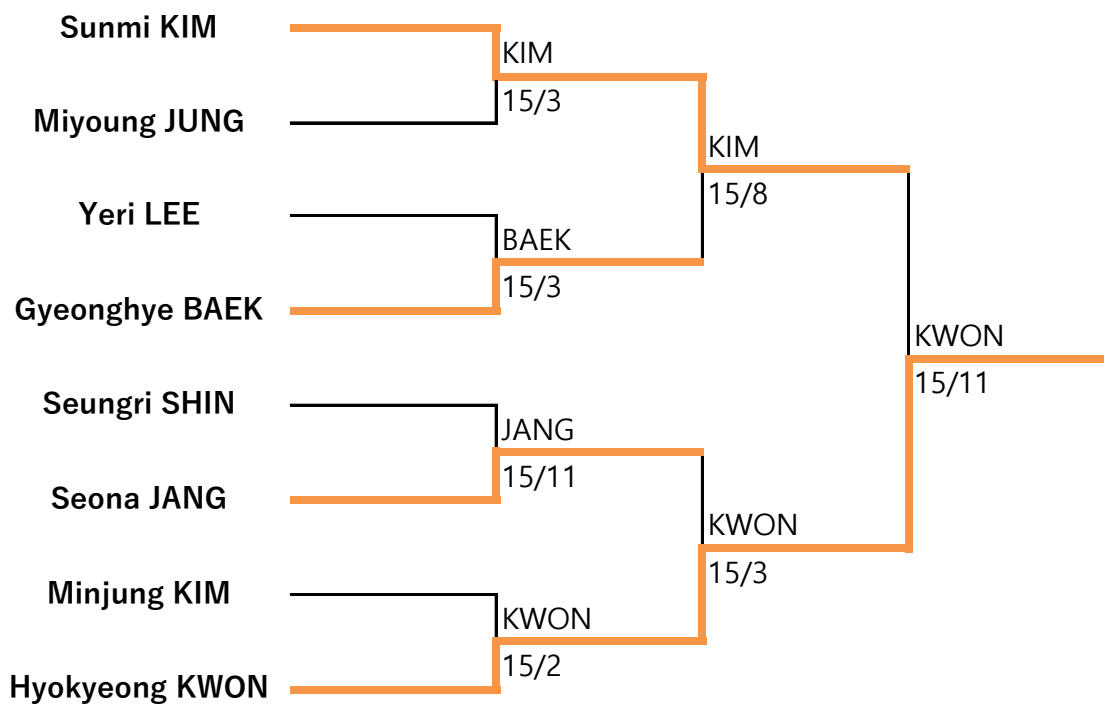

7th Sejong City Mayor's cup national Wheelchair Fencing Championships

29 Jul ~ 1 Aug.2022 / Sejong

Woman Foil A