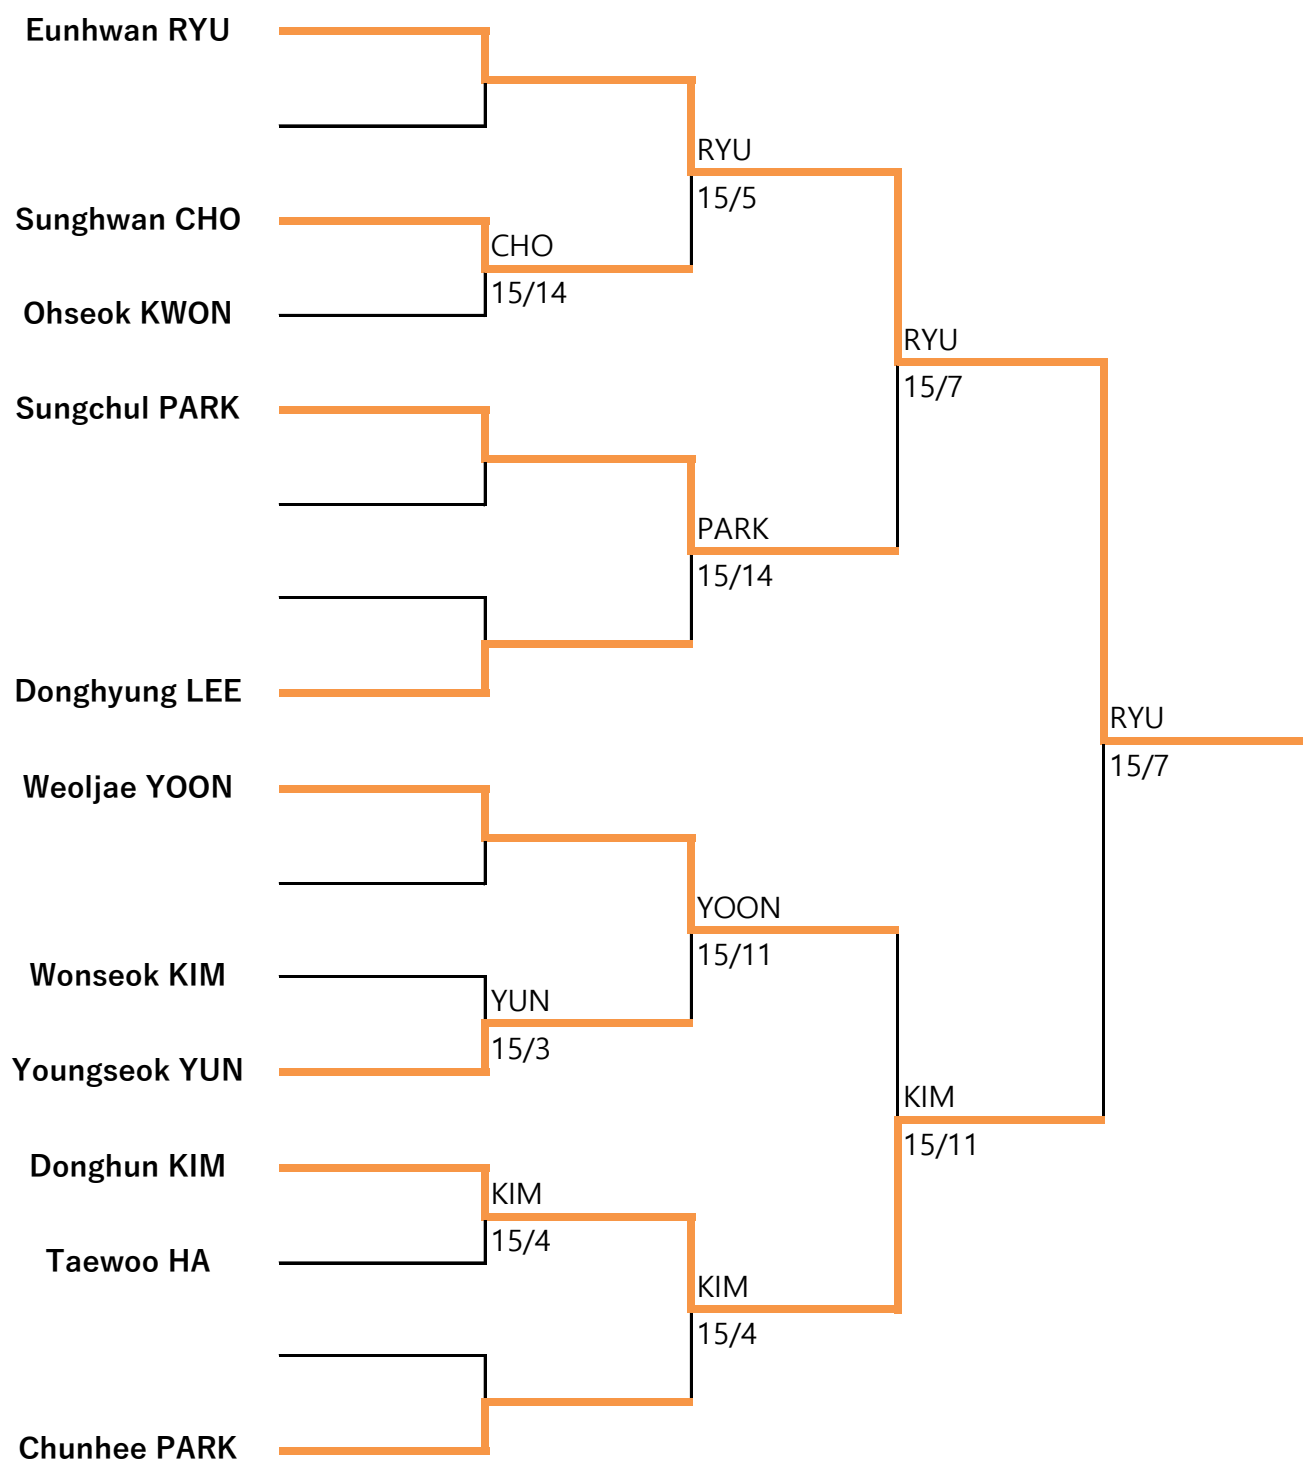

|

SHIM

15/7

|

|

7th Sejong City Mayor's cup national Wheelchair Fencing Championships

29 Jul ~ 1 Aug.2022 / Sejong

Man Epee B