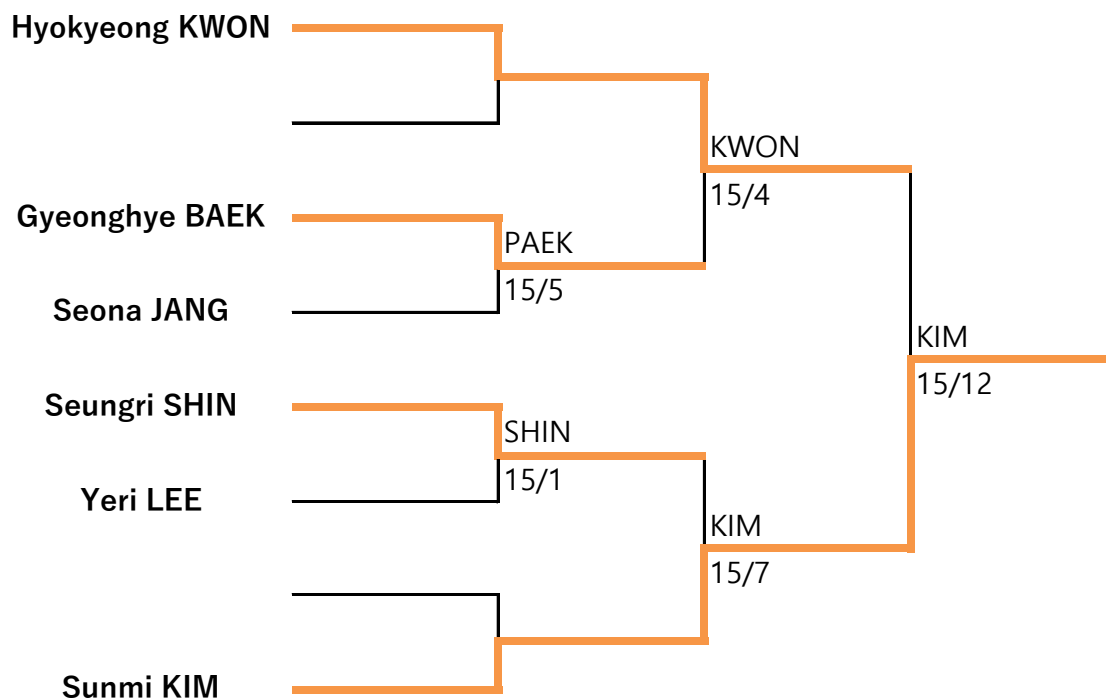

7th Sejong City Mayor's cup national Wheelchair Fencing Championships

29 Jul ~ 1 Aug.2022 / Sejong

Woman Sabre A