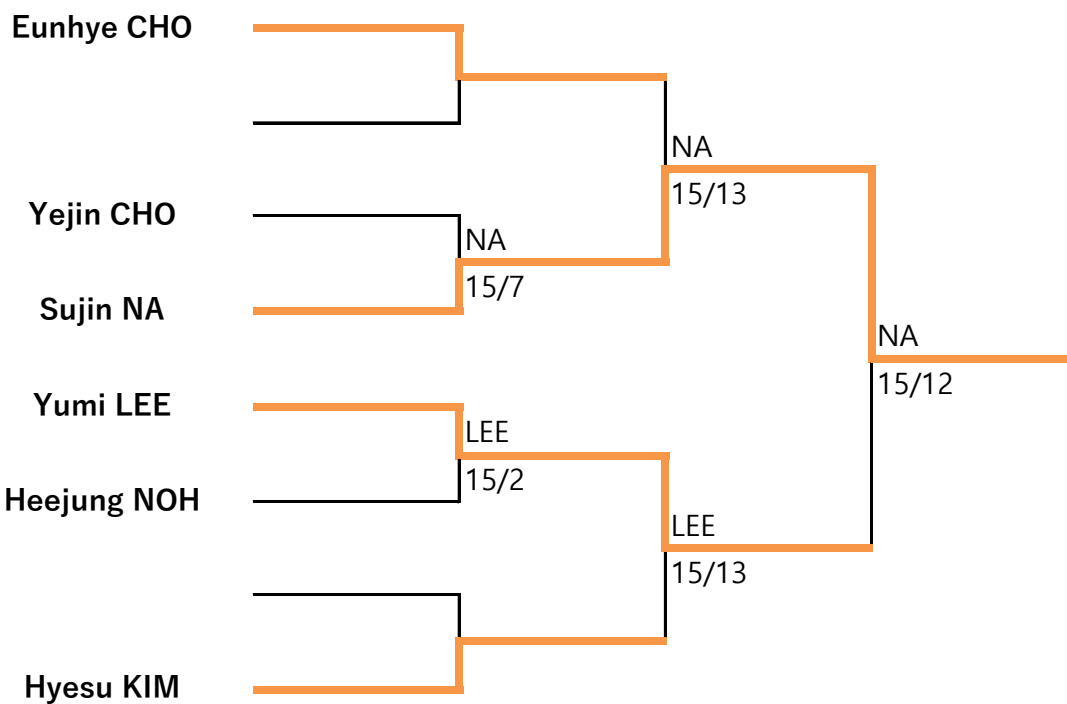

Woman Foil B

7th Sejong City Mayor's cup national Wheelchair Fencing Championships

29 Jul ~ 1 Aug.2022 / Sejong

Woman Epee A

7th Sejong City Mayor's cup national Wheelchair Fencing Championships

29 Jul ~ 1 Aug.2022 / Sejong

Woman Epee B

7th Sejong City Mayor's cup national Wheelchair Fencing Championships

29 Jul ~ 1 Aug.2022 / Sejong

Woman Sabre A

7th Sejong City Mayor's cup national Wheelchair Fencing Championships

29 Jul ~ 1 Aug.2022 / Sejong