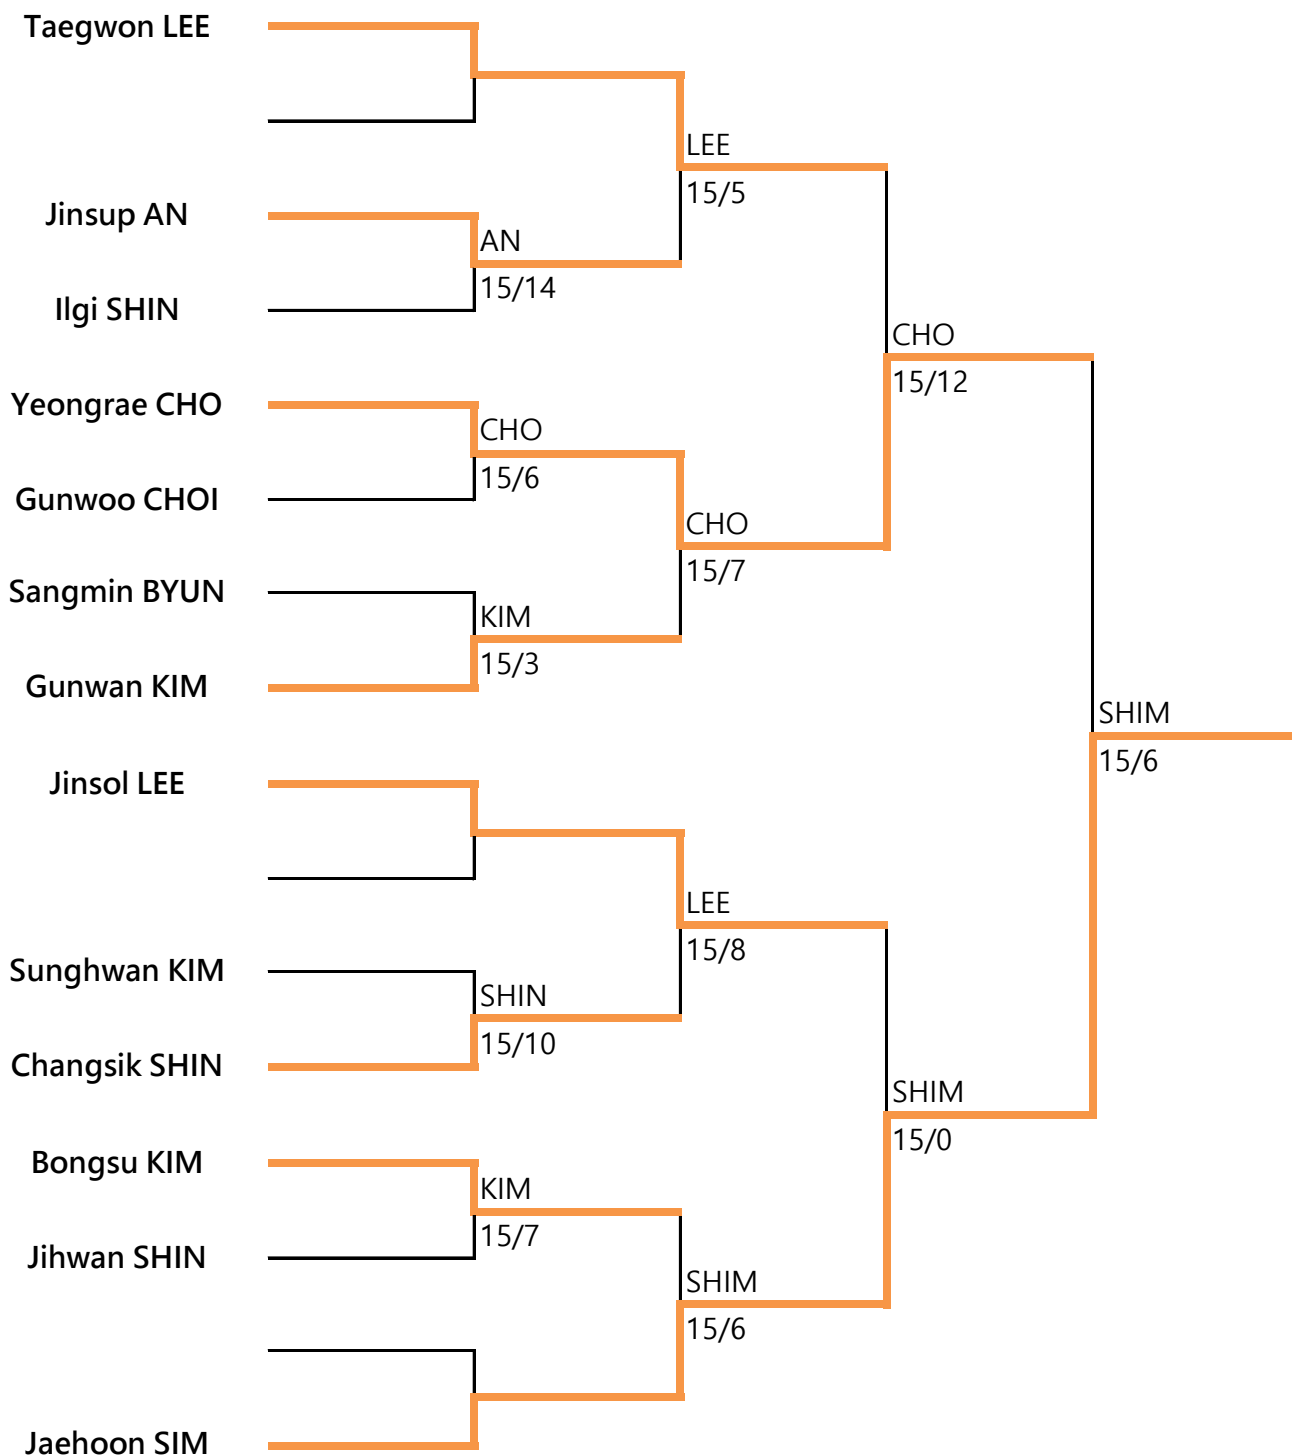

7th Sejong City Mayor's cup national Wheelchair Fencing Championships

29 Jul ~ 1 Aug.2022 / Sejong

Man Foil A