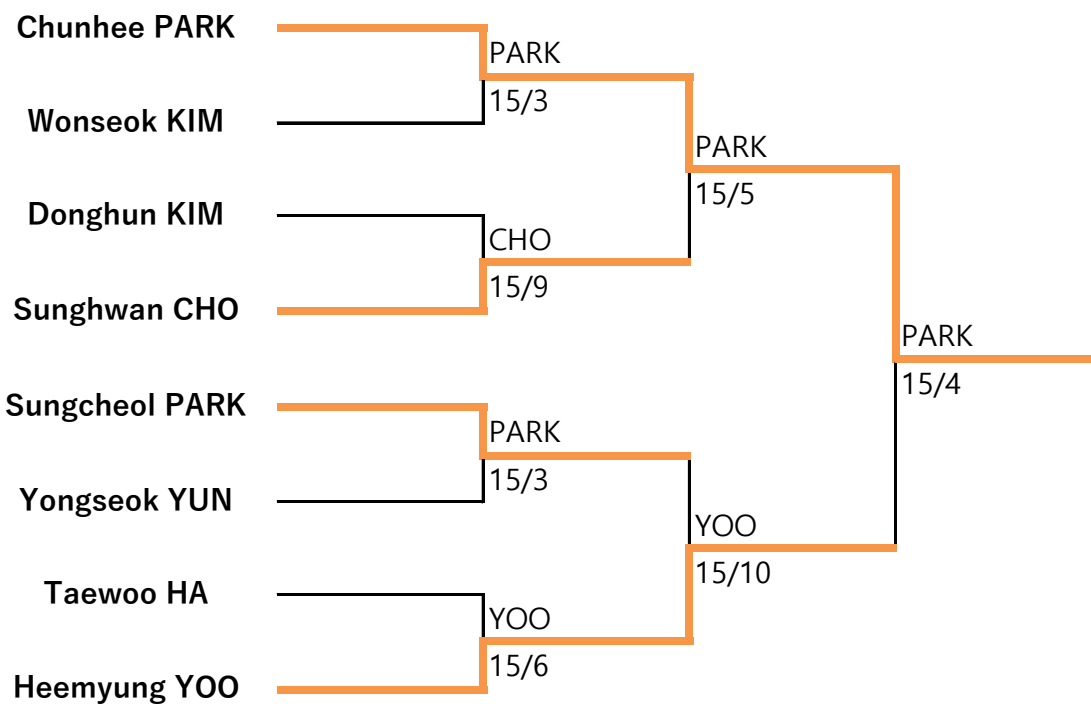

7th Sejong City Mayor's cup national Wheelchair Fencing Championships

29 Jul ~ 1 Aug.2022 / Sejong

Man Foil B