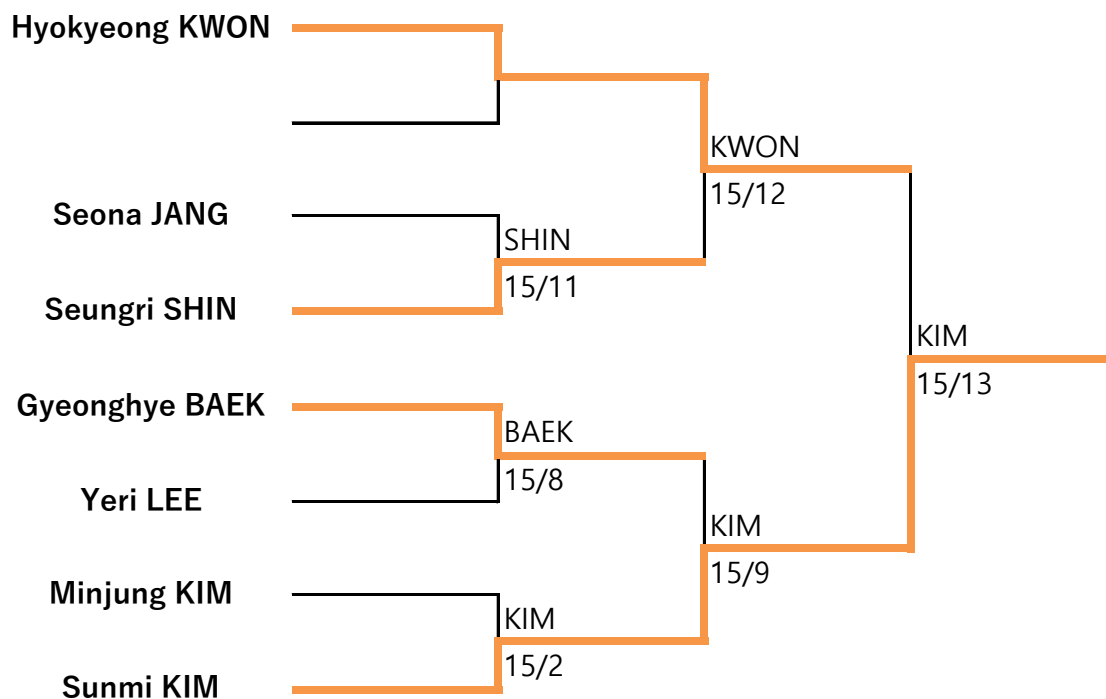

7th Sejong City Mayor's cup national Wheelchair Fencing Championships

29 Jul ~ 1 Aug.2022 / Sejong

Woman Epee A