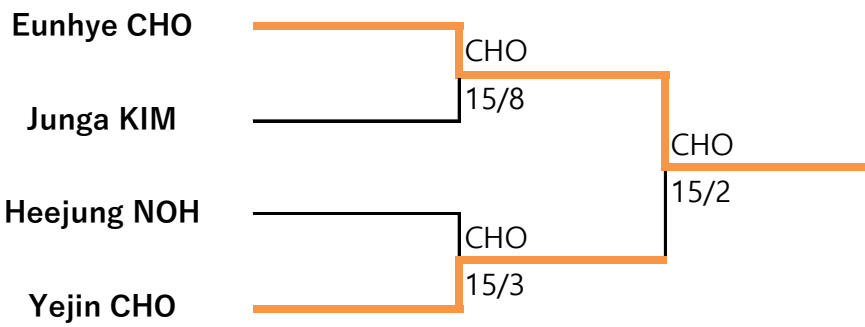

7th Sejong City Mayor's cup national Wheelchair Fencing Championships

29 Jul ~ 1 Aug.2022 / Sejong

Woman Foil B