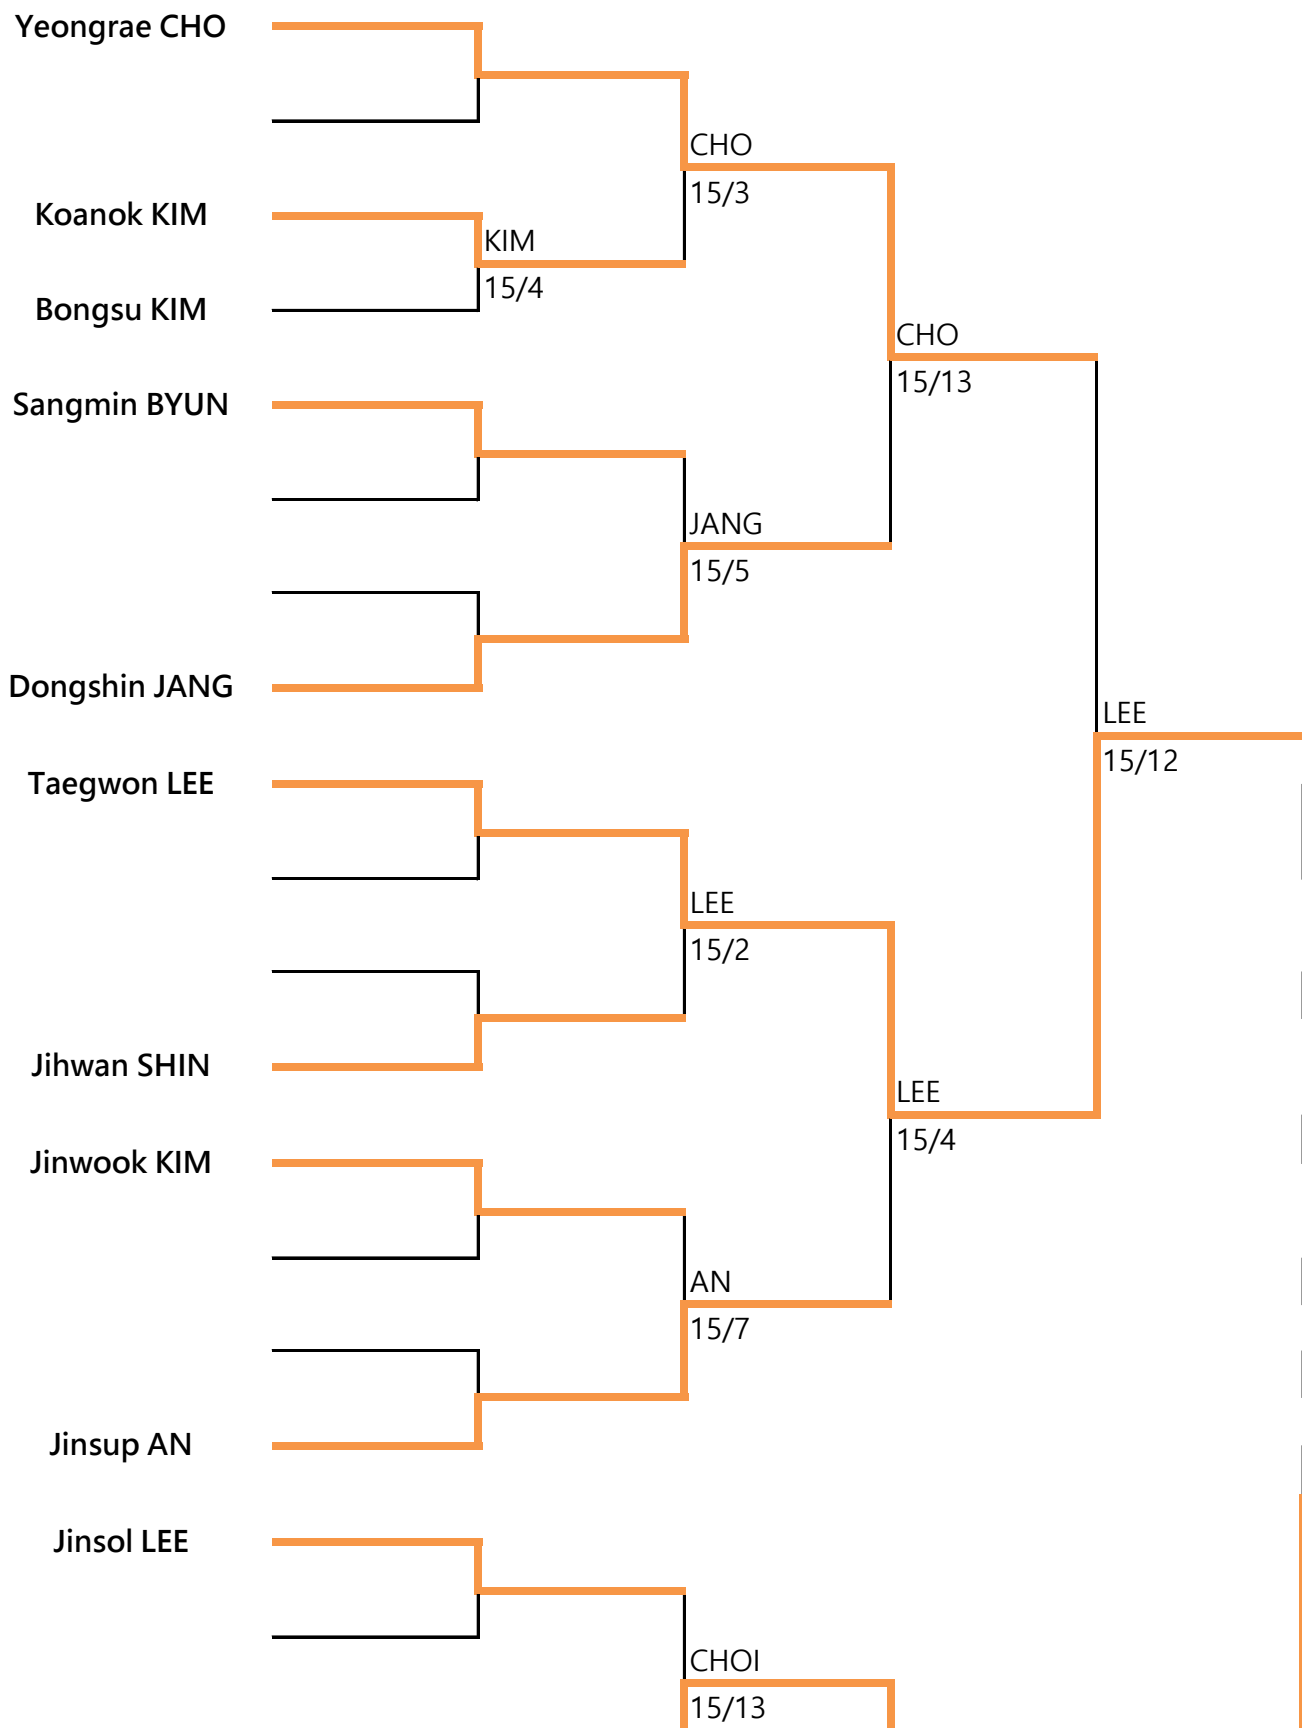

7th Sejong City Mayor's cup national Wheelchair Fencing Championships

29 Jul ~ 1 Aug.2022 / Sejong

Man Epee A

|

|

|

|

|