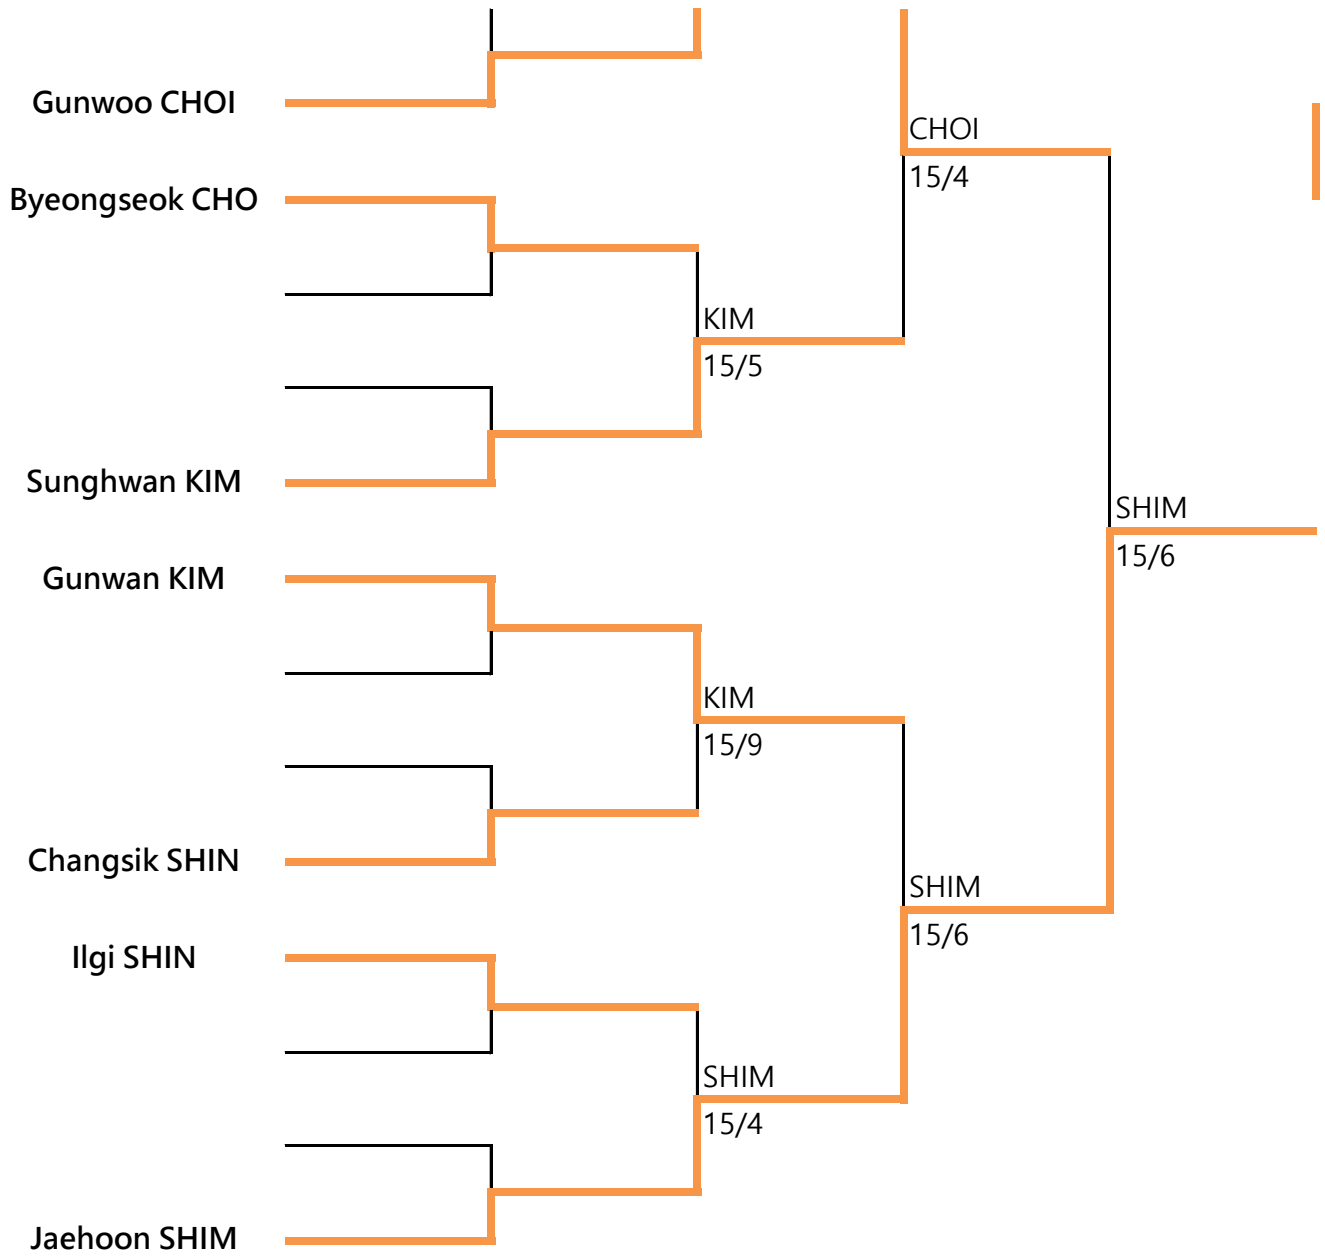

7th Sejong City Mayor's cup national Wheelchair Fencing Championships

29 Jul ~ 1 Aug.2022 / Sejong

Man Epee A

|

|

|

|

|