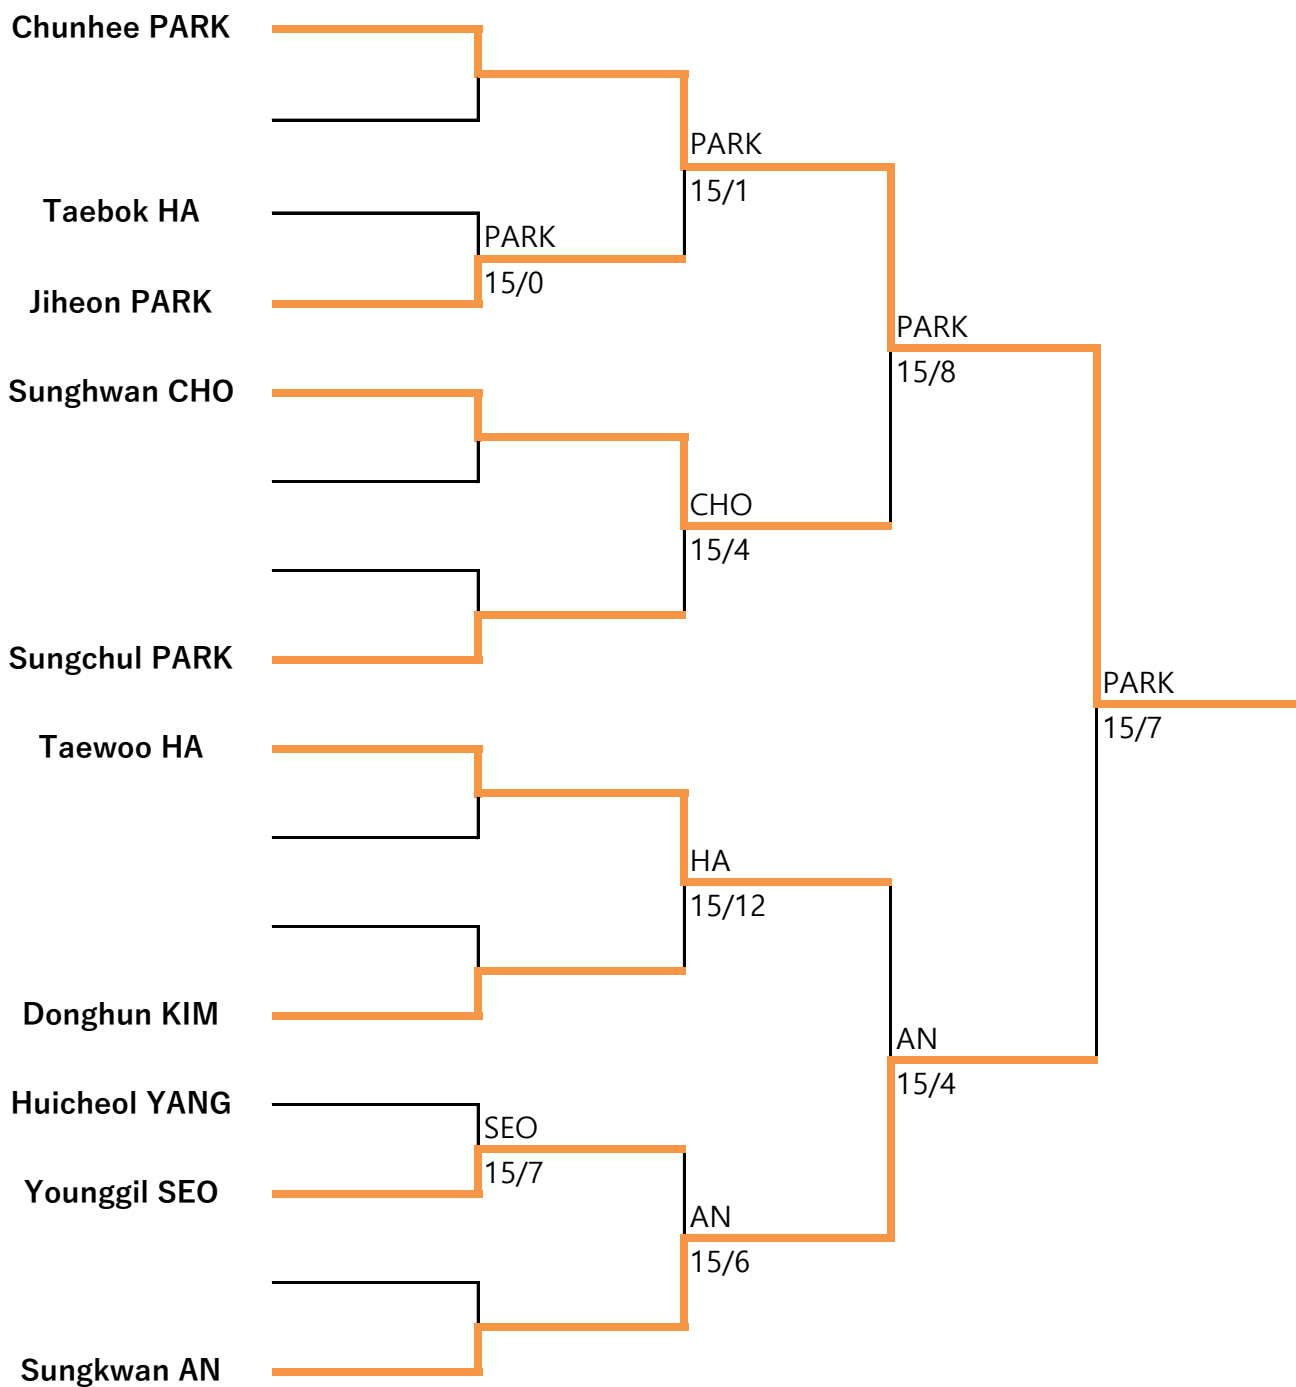

7th Sejong City Mayor's cup national Wheelchair Fencing Championships

29 Jul ~ 1 Aug.2022 / Sejong

Man Sabre B