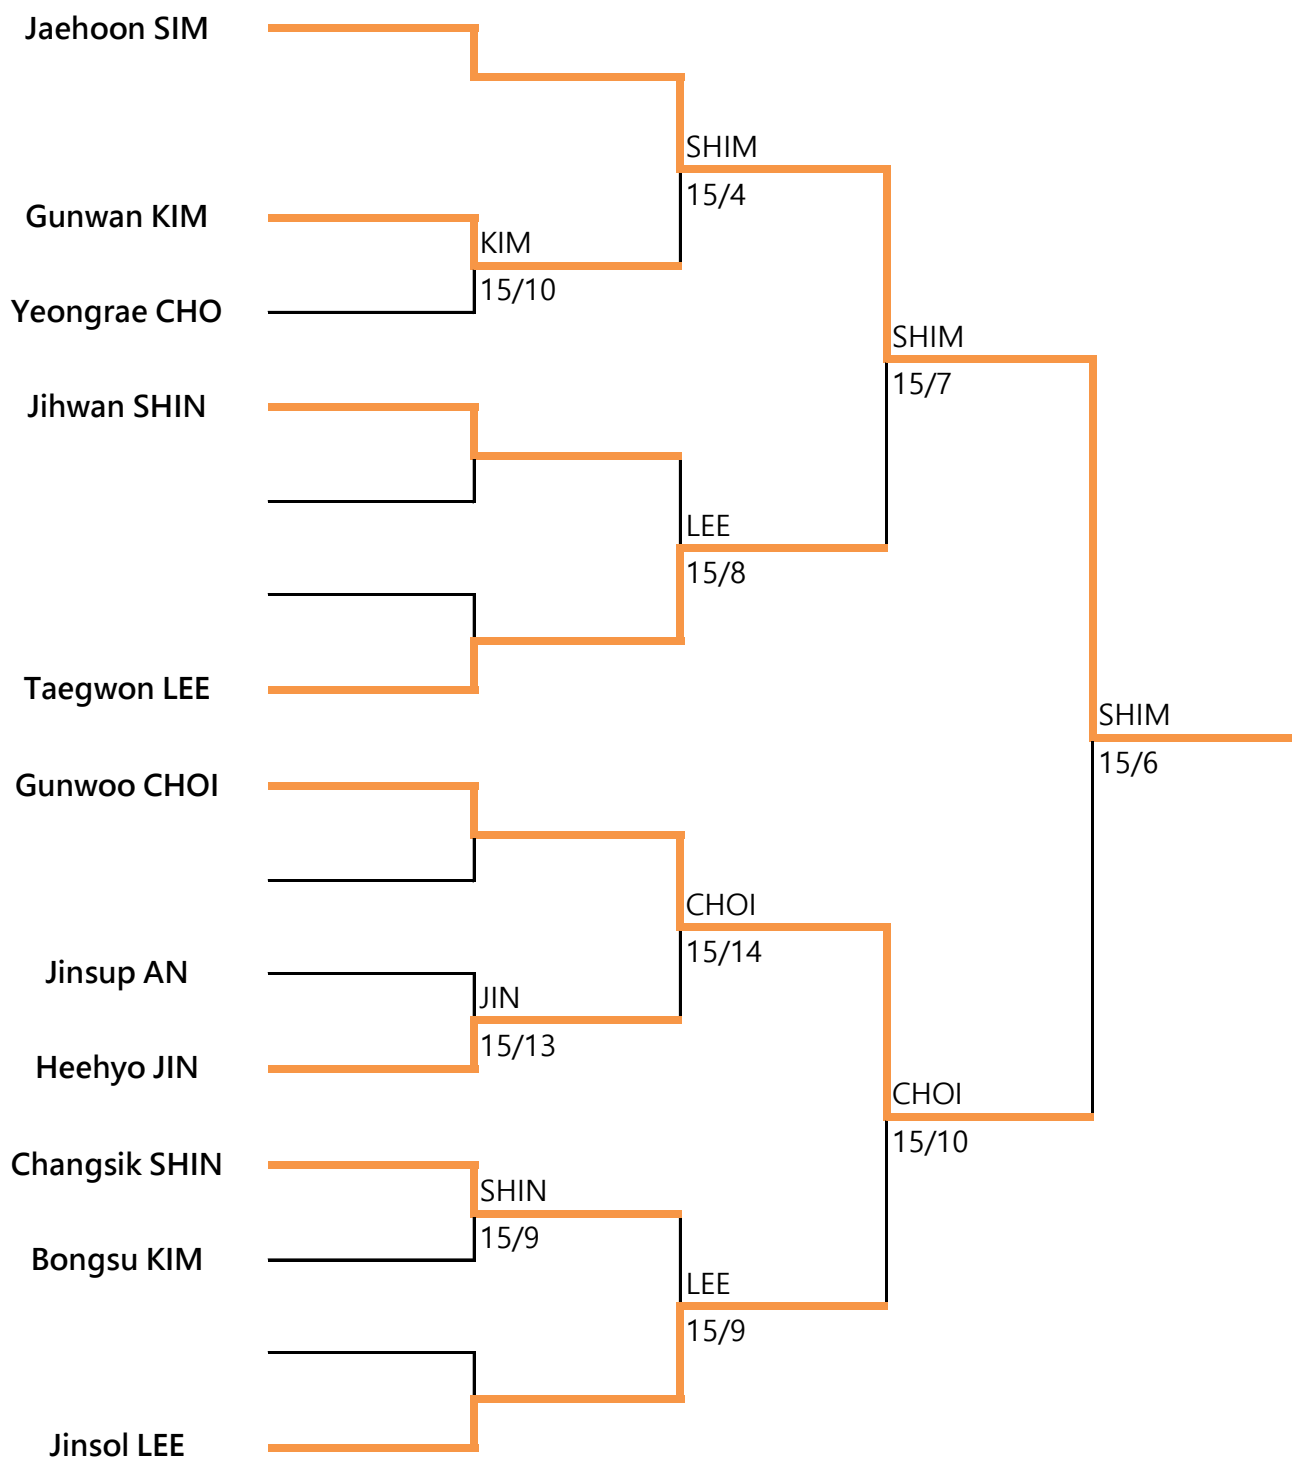

7th Sejong City Mayor's cup national Wheelchair Fencing Championships

29 Jul ~ 1 Aug.2022 / Sejong

Man Sabre A