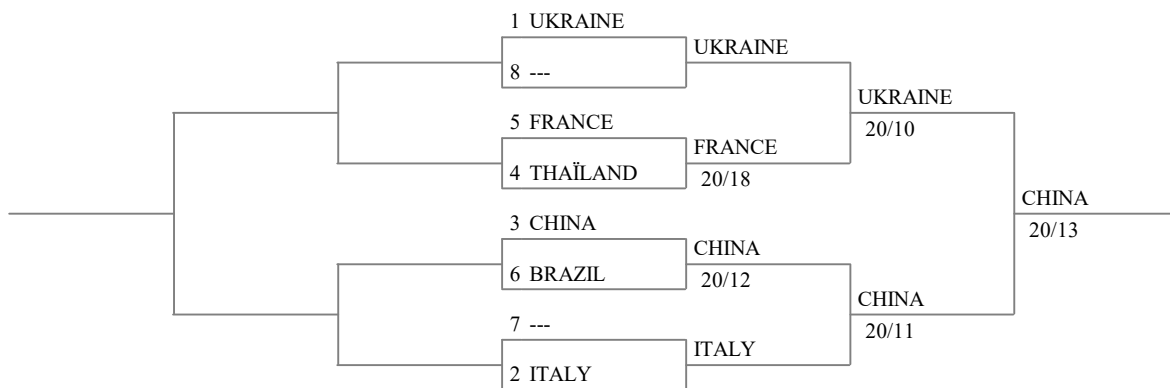

World Cup "The Leaning Tower"
Foil open Team

Formula di gara

Eliminazione diretta : 6 squadre

Main tableau

Tableau for 9th place

Tableau for 13th place

Match for 15th place

Match for 11th place

Tableau for 5th place

Match for 7th place

Match for 3rd place

World Cup "The Leaning Tower"

Foil open Team

9 posto

Tableau 9-16 of 4

Tableau 9-16 of 8

Tableau of 8

Semifinali

Finale

Terzo posto

FRANCE

ITALY

ITALY

20/7