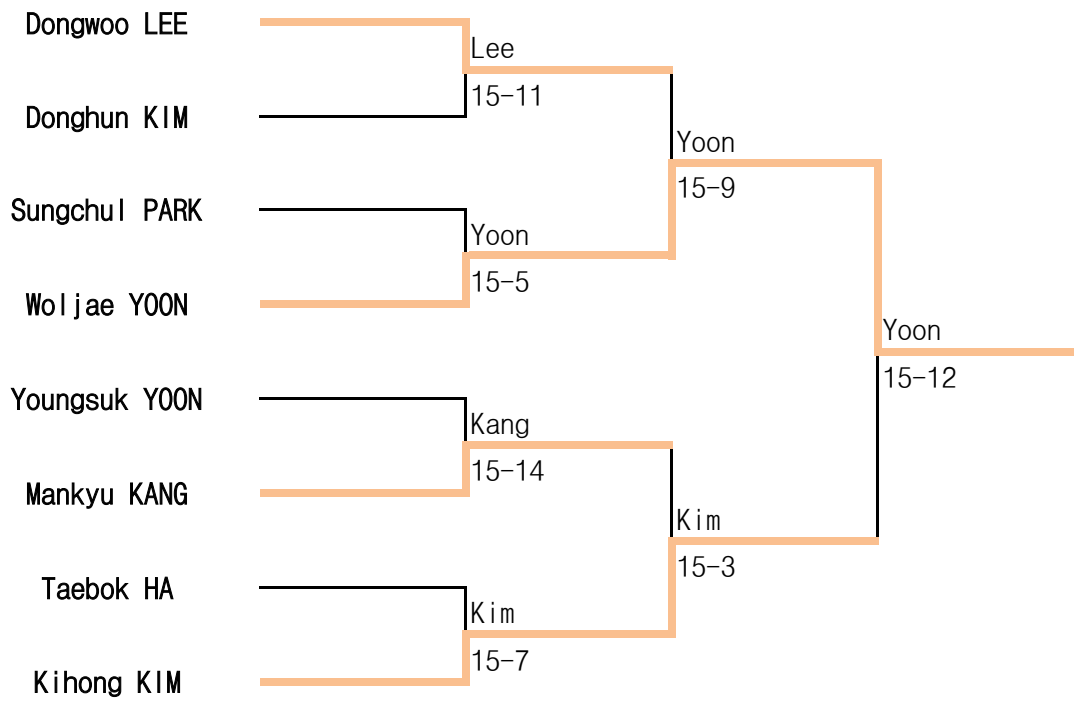

16th Spring National Wheelchair Fencing Championships

12 Apr ~ 14 Apr .2019 / Busan

Man Epee B