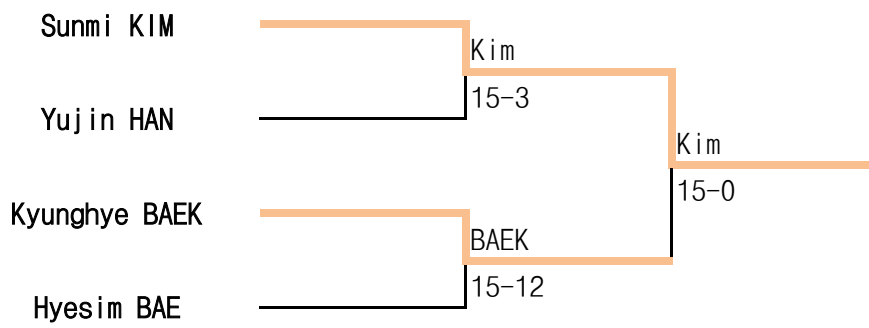

16th Spring National Wheelchair Fencing Championships

12 Apr ~ 14 Apr.2019 / Busan

Woman Epee A