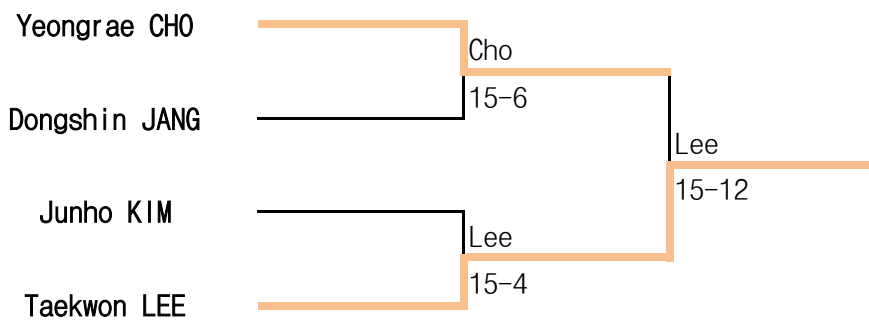

12 Apr ~ 14 Apr .2019 / Busan

Man Epee B

16th Spring National Wheelchair Fencing Championships

12 Apr ~ 14 Apr.2019 / Busan

Man Foil A

16th Spring National Wheelchair Fencing Championships

12 Apr ~ 14 Apr.2019 / Busan