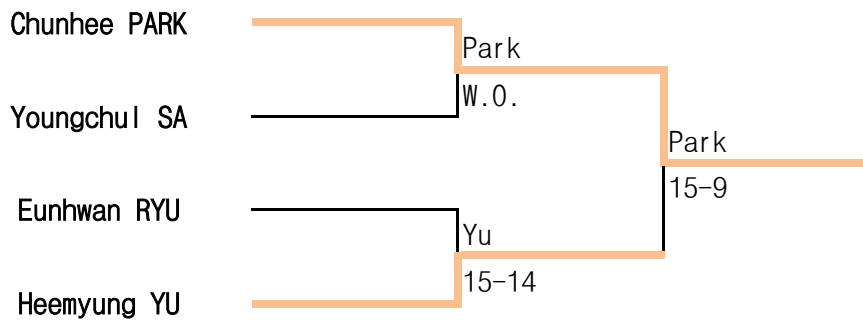

16th Spring National Wheelchair Fencing Championships

12 Apr ~ 14 Apr.2019 / Busan

Man Foil B