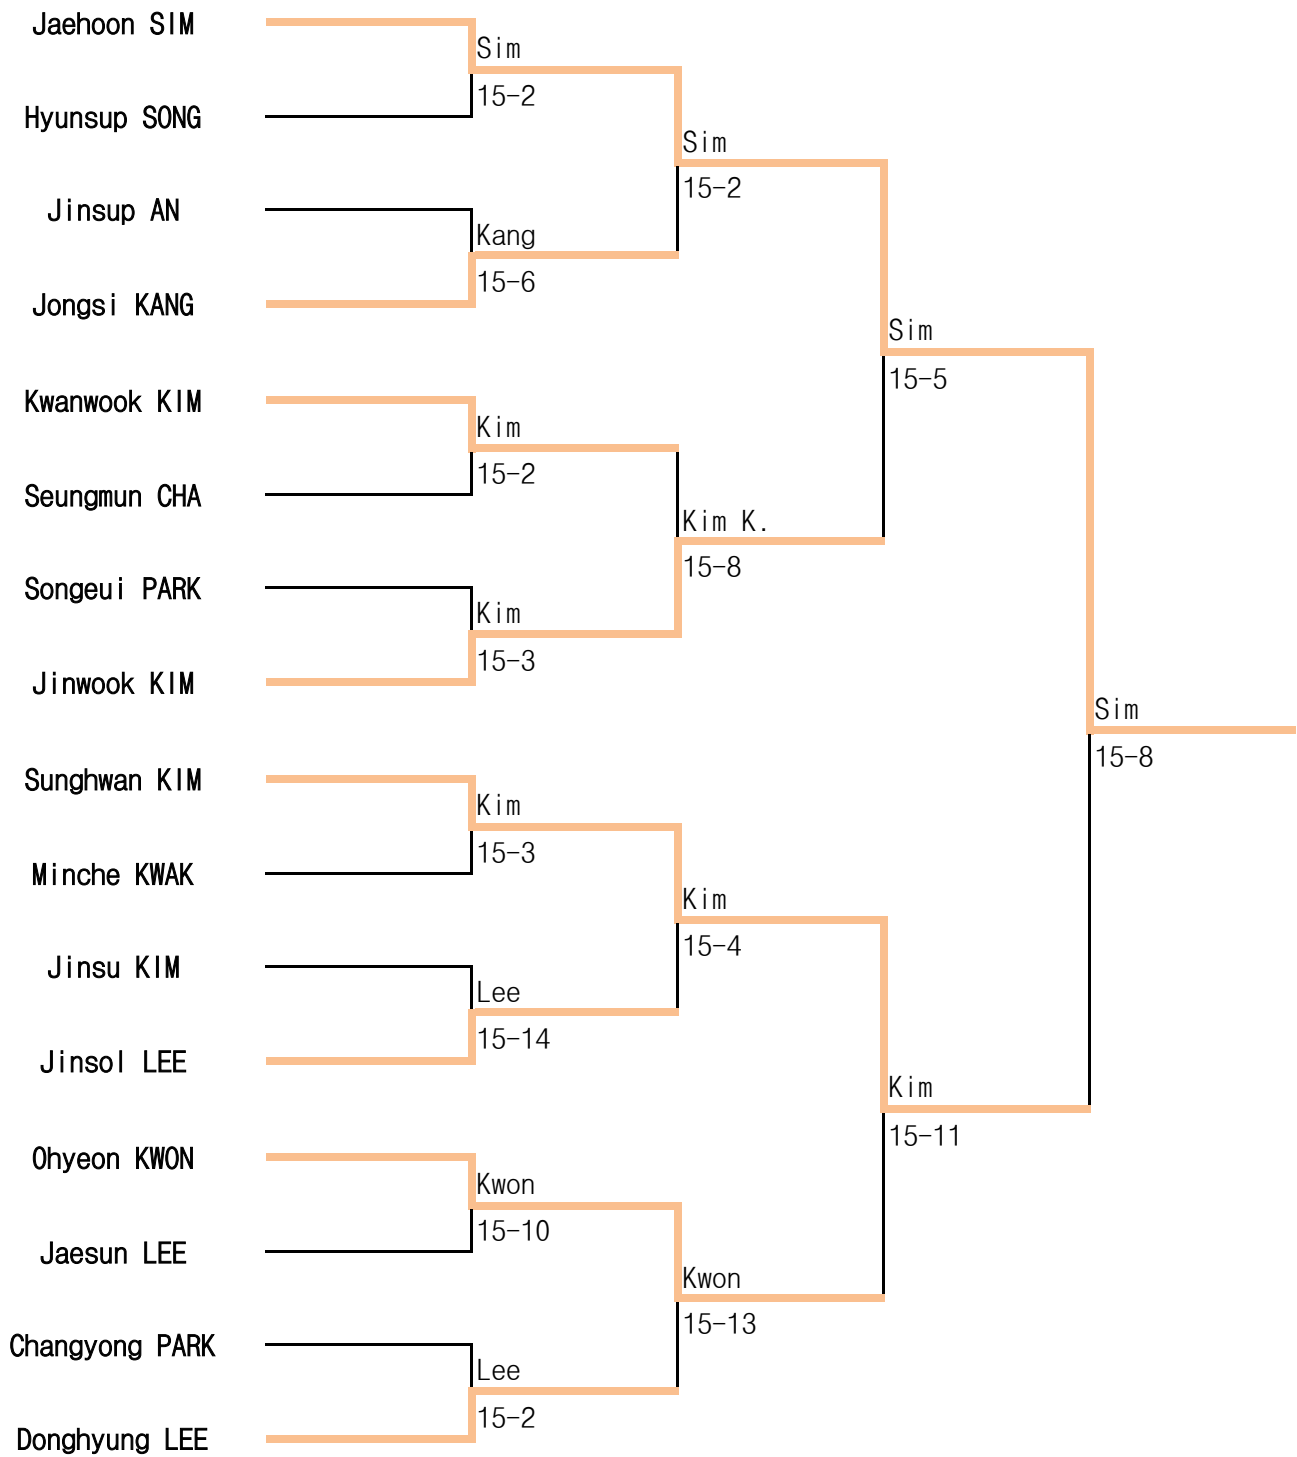

16th Spring National Wheelchair Fencing Championships

12 Apr ~ 14 Apr.2019 / Busan

Man Sabre A&B

16th Spring National Wheelchair Fencing Championships

12 Apr ~ 14 Apr .2019 / Busan

Man Epee A

16th Spring National Wheelchair Fencing Championships