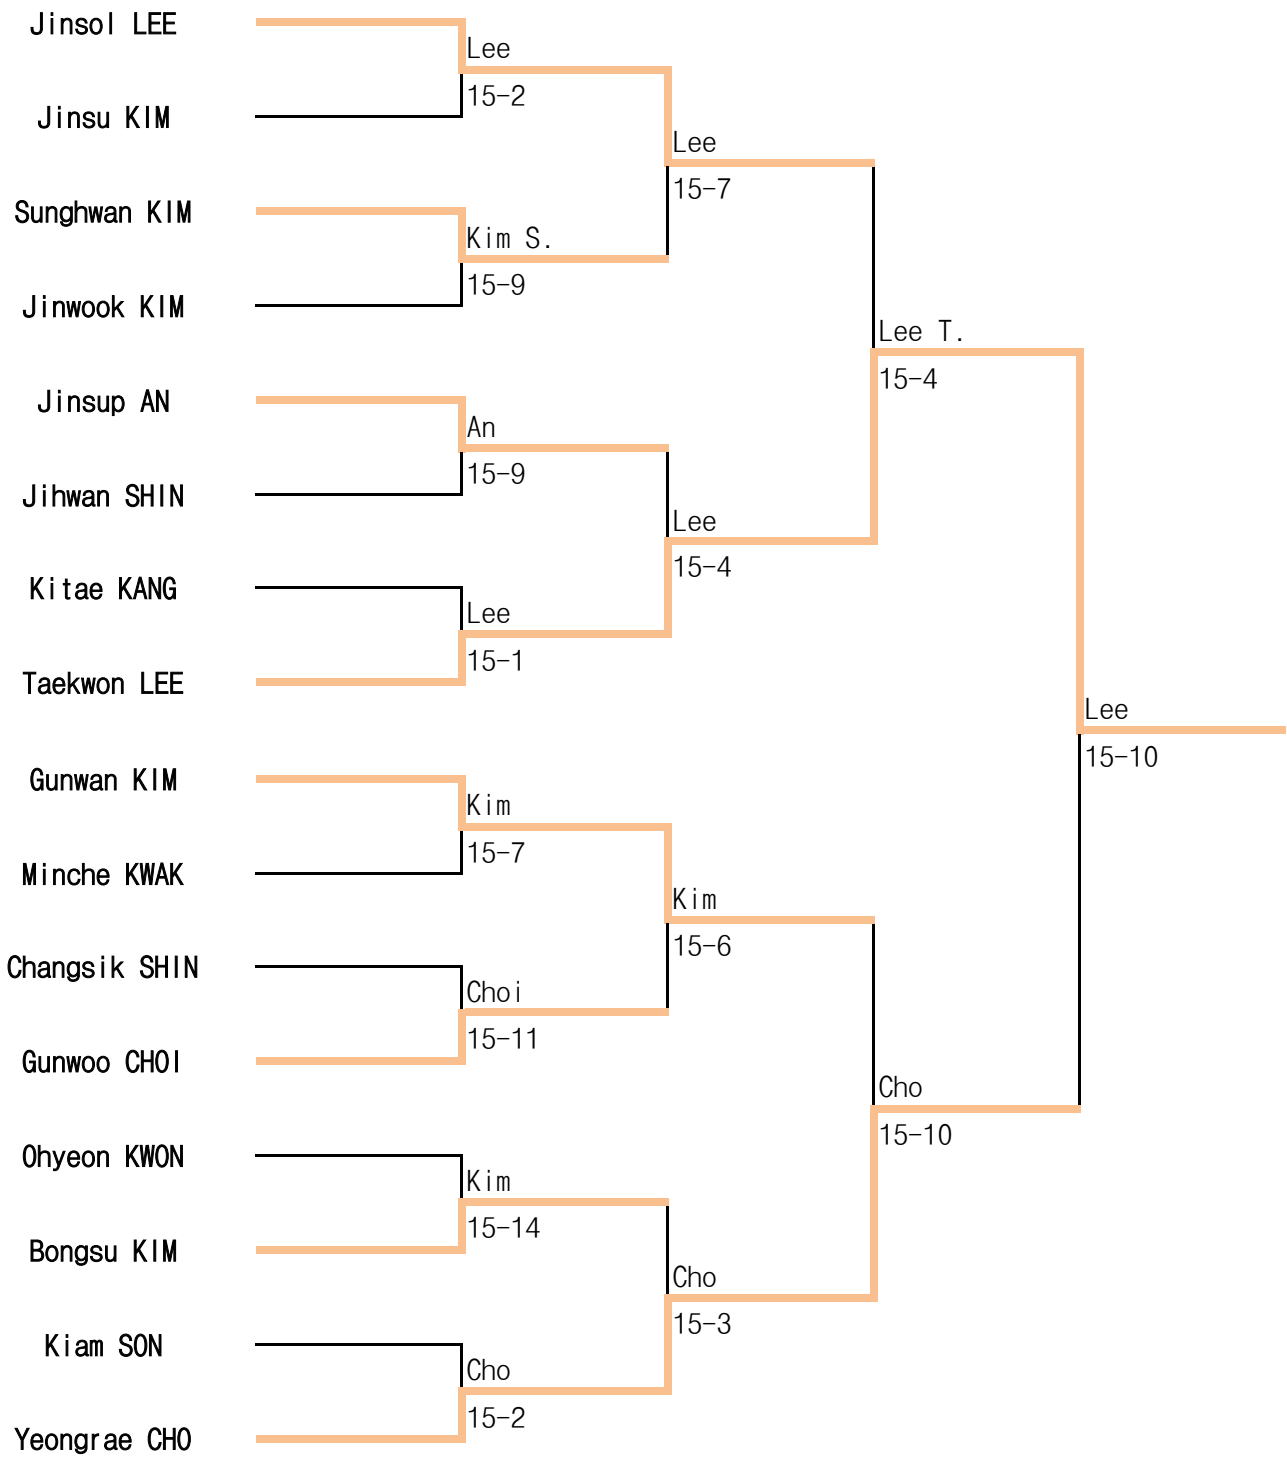

17th Spring National Wheelchair Fencing Championships

5 Mar ~ 7 Mar .2021 / Sancheong

Man Sabre A

17th Spring National Wheelchair Fencing Championships

5 Mar ~ 7 Mar .2021 / Sancheong

Man Sabre B

17th Spring National Wheelchair Fencing Championships

5 Mar ~ 7 Mar .2021 / Sancheong

Man Epee A

17th Spring National Wheelchair Fencing Championships

5 Mar ~ 7 Mar .2021 / Sancheong

Man Epee B

17th Spring National Wheelchair Fencing Championships

5 Mar ~ 7 Mar .2021 / Sancheong