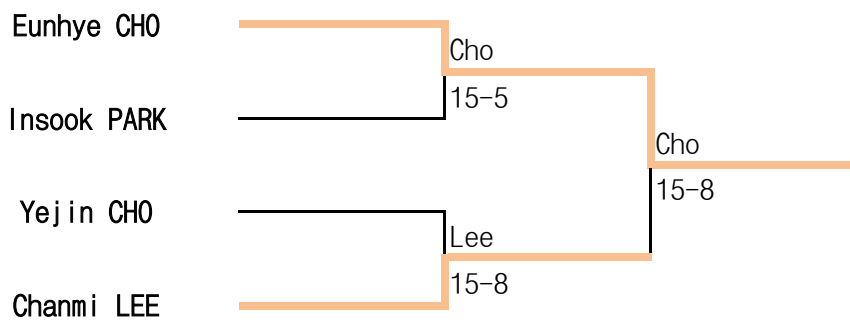

17th Spring National Wheelchair Fencing Championships

5 Mar ~ 7 Mar .2021 / Sancheong

Woman Epee B