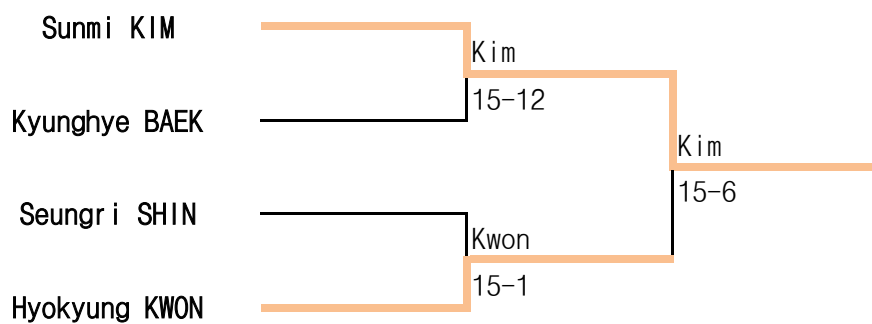

Man Foil A

17th Spring National Wheelchair Fencing Championships

5 Mar ~ 7 Mar .2021 / Sancheong

Man Foil B

17th Spring National Wheelchair Fencing Championships

5 Mar ~ 7 Mar .2021 / Sancheong

Woman Sabre A