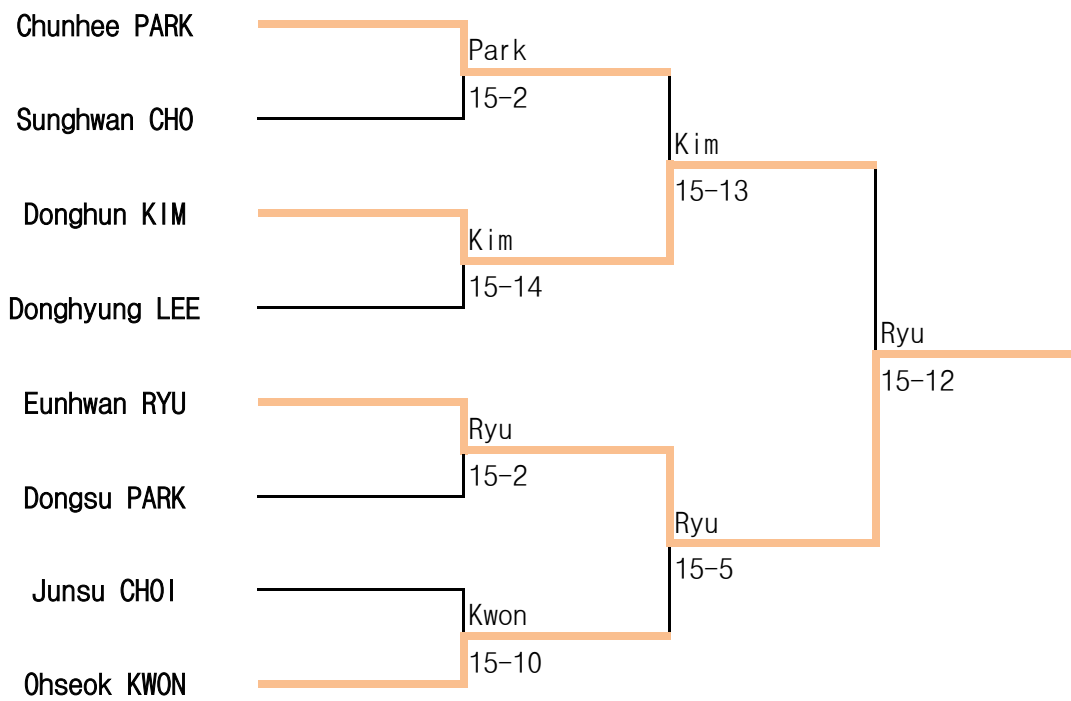

5 Mar ~ 7 Mar .2021 / Sancheong

Man Epee A

17th Spring National Wheelchair Fencing Championships

5 Mar ~ 7 Mar .2021 / Sancheong

Man Epee B

17th Spring National Wheelchair Fencing Championships

5 Mar ~ 7 Mar .2021 / Sancheong