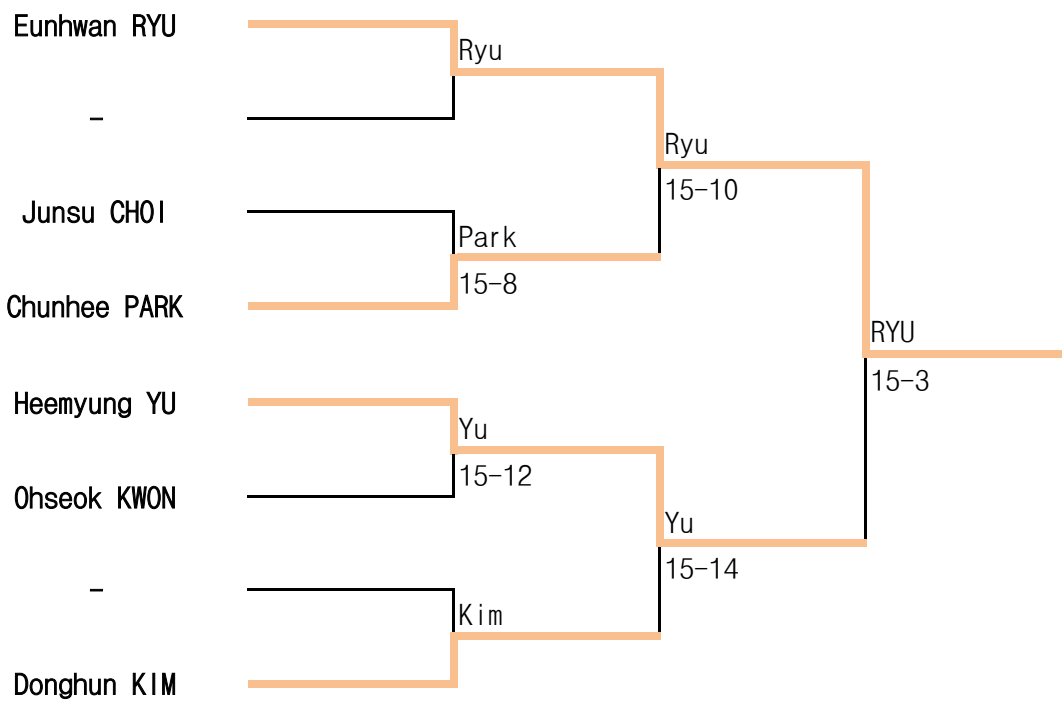

5 Mar ~ 7 Mar .2021 / Sancheong

Man Epee A

17th Spring National Wheelchair Fencing Championships

5 Mar ~ 7 Mar .2021 / Sancheong

Man Epee B

17th Spring National Wheelchair Fencing Championships

5 Mar ~ 7 Mar .2021 / Sancheong

Man Foil A

17th Spring National Wheelchair Fencing Championships

5 Mar ~ 7 Mar .2021 / Sancheong

Man Foil B

17th Spring National Wheelchair Fencing Championships

5 Mar ~ 7 Mar .2021 / Sancheong

Woman Sabre A