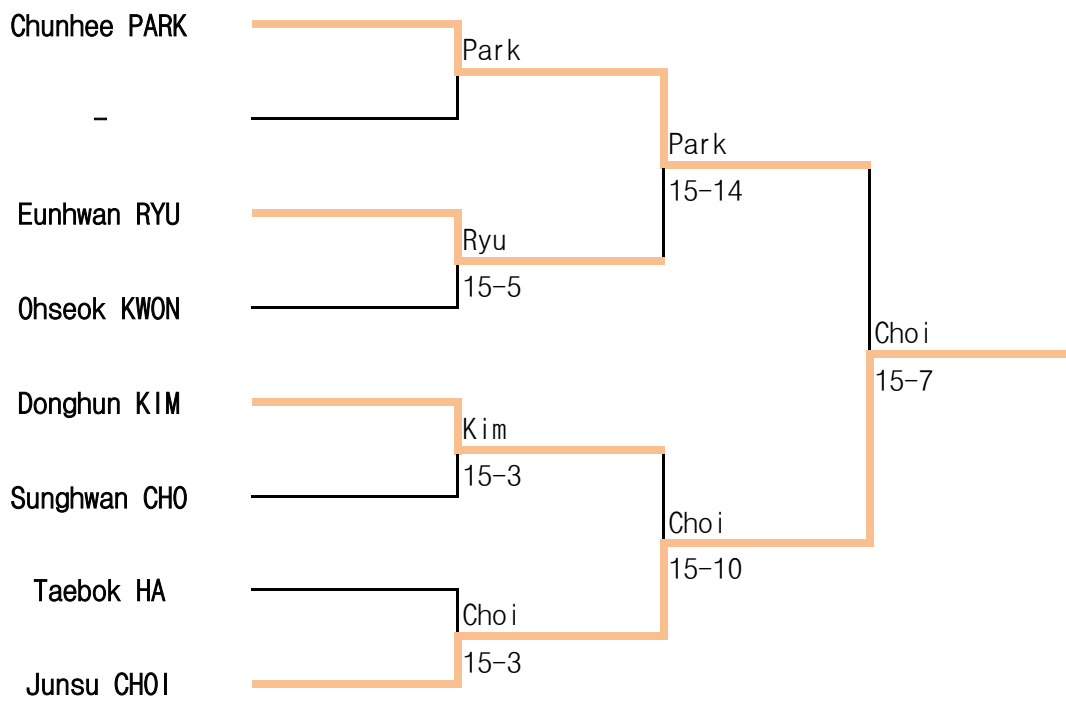

17th Spring National Wheelchair Fencing Championships

5 Mar ~ 7 Mar .2021 / Sancheong

Man Sabre A

17th Spring National Wheelchair Fencing Championships

5 Mar ~ 7 Mar .2021 / Sancheong

Man Sabre B

17th Spring National Wheelchair Fencing Championships

5 Mar ~ 7 Mar .2021 / Sancheong

Man Epee A

17th Spring National Wheelchair Fencing Championships

5 Mar ~ 7 Mar .2021 / Sancheong

Man Epee B

17th Spring National Wheelchair Fencing Championships

5 Mar ~ 7 Mar .2021 / Sancheong