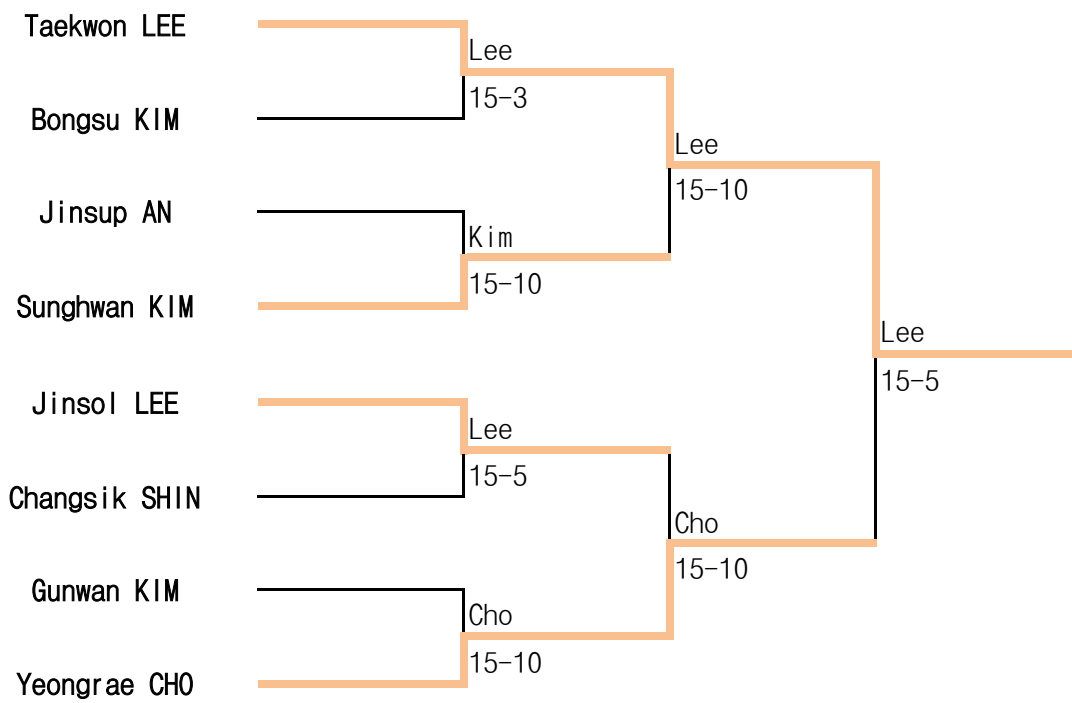

17th Spring National Wheelchair Fencing Championships

5 Mar ~ 7 Mar .2021 / Sancheong

Man Foil A