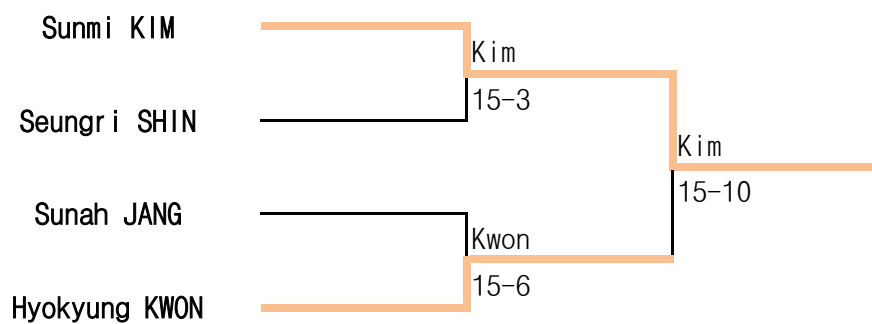

17th Spring National Wheelchair Fencing Championships

5 Mar ~ 7 Mar .2021 / Sancheong

Woman Sabre B

17th Spring National Wheelchair Fencing Championships

5 Mar ~ 7 Mar .2021 / Sancheong

Woman Epee A

17th Spring National Wheelchair Fencing Championships