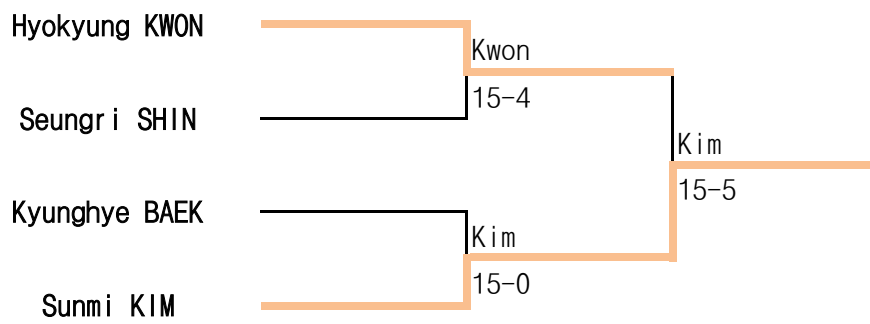

5 Mar ~ 7 Mar .2021 / Sancheong

Woman Epee B

17th Spring National Wheelchair Fencing Championships

5 Mar ~ 7 Mar .2021 / Sancheong

Woman Foil A

17th Spring National Wheelchair Fencing Championships

5 Mar ~ 7 Mar .2021 / Sancheong