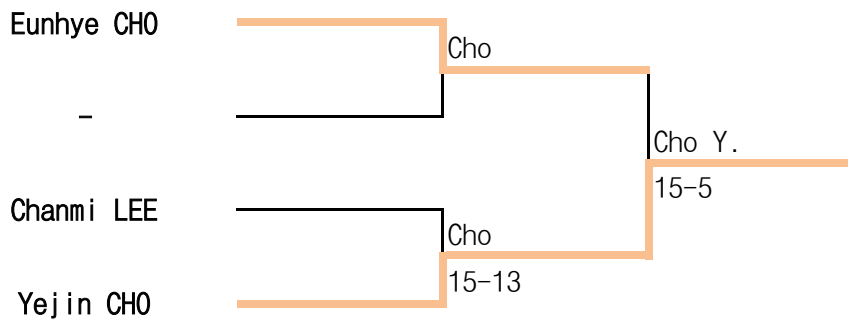

17th Spring National Wheelchair Fencing Championships

5 Mar ~ 7 Mar .2021 / Sancheong

Woman Sabre B