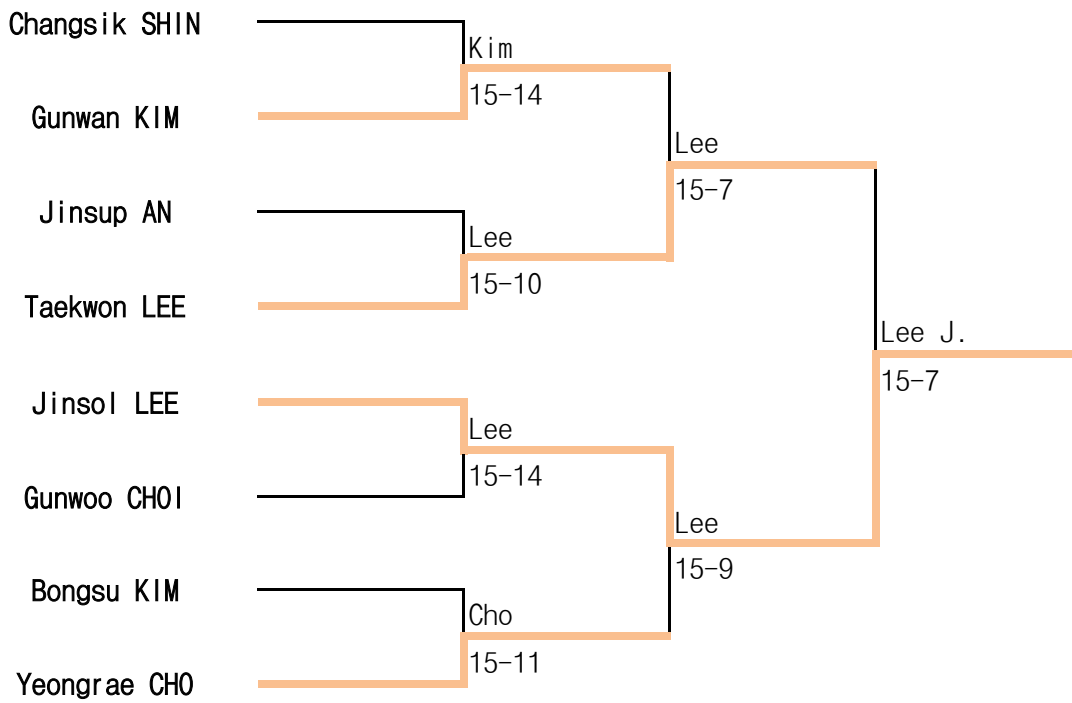

17th Spring National Wheelchair Fencing Championships

5 Mar ~ 7 Mar .2021 / Sancheong

Man Sabre A

17th Spring National Wheelchair Fencing Championships

5 Mar ~ 7 Mar .2021 / Sancheong

Man Sabre B

17th Spring National Wheelchair Fencing Championships

5 Mar ~ 7 Mar .2021 / Sancheong

Man Epee A

17th Spring National Wheelchair Fencing Championships

5 Mar ~ 7 Mar .2021 / Sancheong

Man Epee B

17th Spring National Wheelchair Fencing Championships

5 Mar ~ 7 Mar .2021 / Sancheong