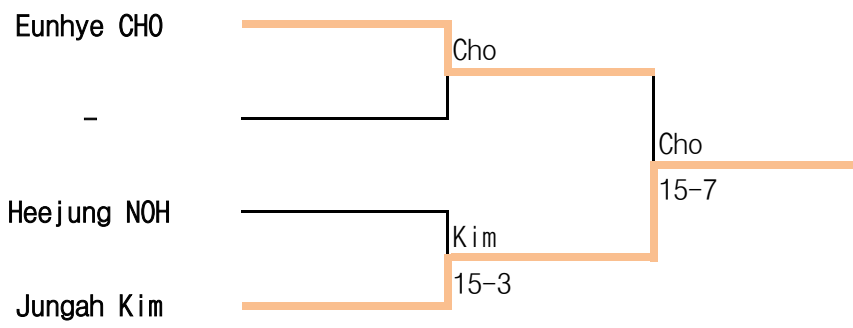

18th Spring National Wheelchair Fencing Championships

1 Apr ~ 3 Apr.2022 / Ulsan

Woman Foil B