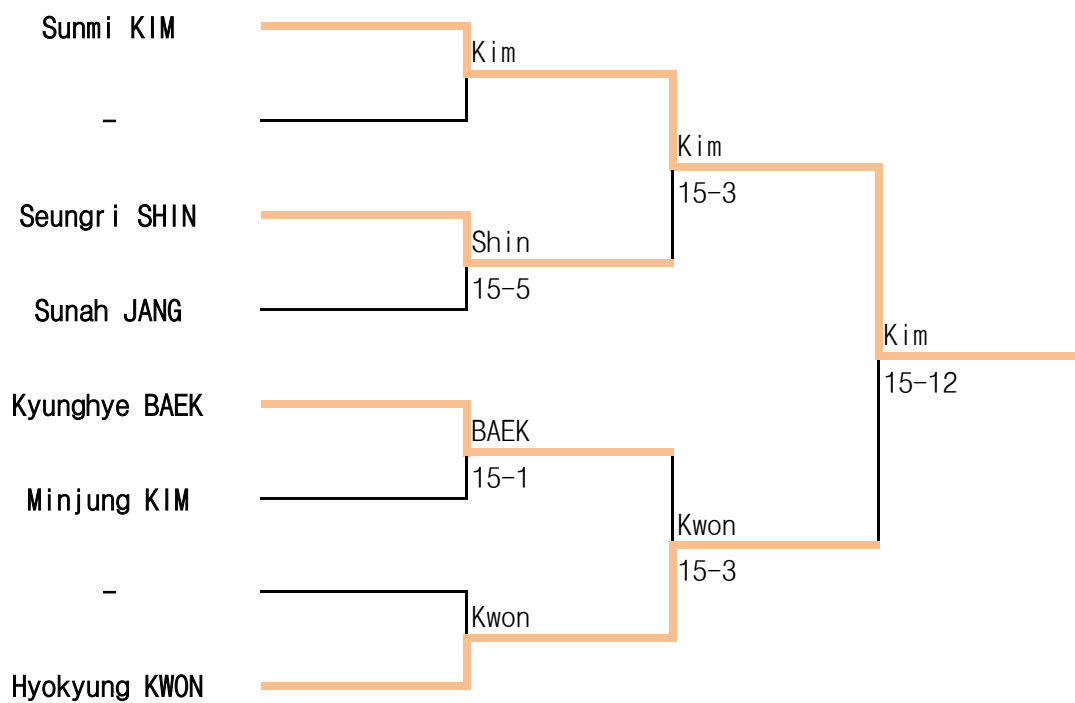

Man Foil A

18th Spring National Wheelchair Fencing Championships

1 Apr ~ 3 Apr .2022 / Ulsan

Man Foil B

18th Spring National Wheelchair Fencing Championships

1 Apr ~ 3 Apr .2022 / Ulsan

Woman Epee A

18th Spring National Wheelchair Fencing Championships

1 Apr ~ 3 Apr .2022 / Ulsan

Woman Epee B

18th Spring National Wheelchair Fencing Championships

1 Apr ~ 3 Apr.2022 / Ulsan

Woman Foil A

18th Spring National Wheelchair Fencing Championships

1 Apr ~ 3 Apr.2022 / Ulsan

Woman Foil B

18th Spring National Wheelchair Fencing Championships

1 Apr ~ 3 Apr.2022 / Ulsan

Woman Sabre A