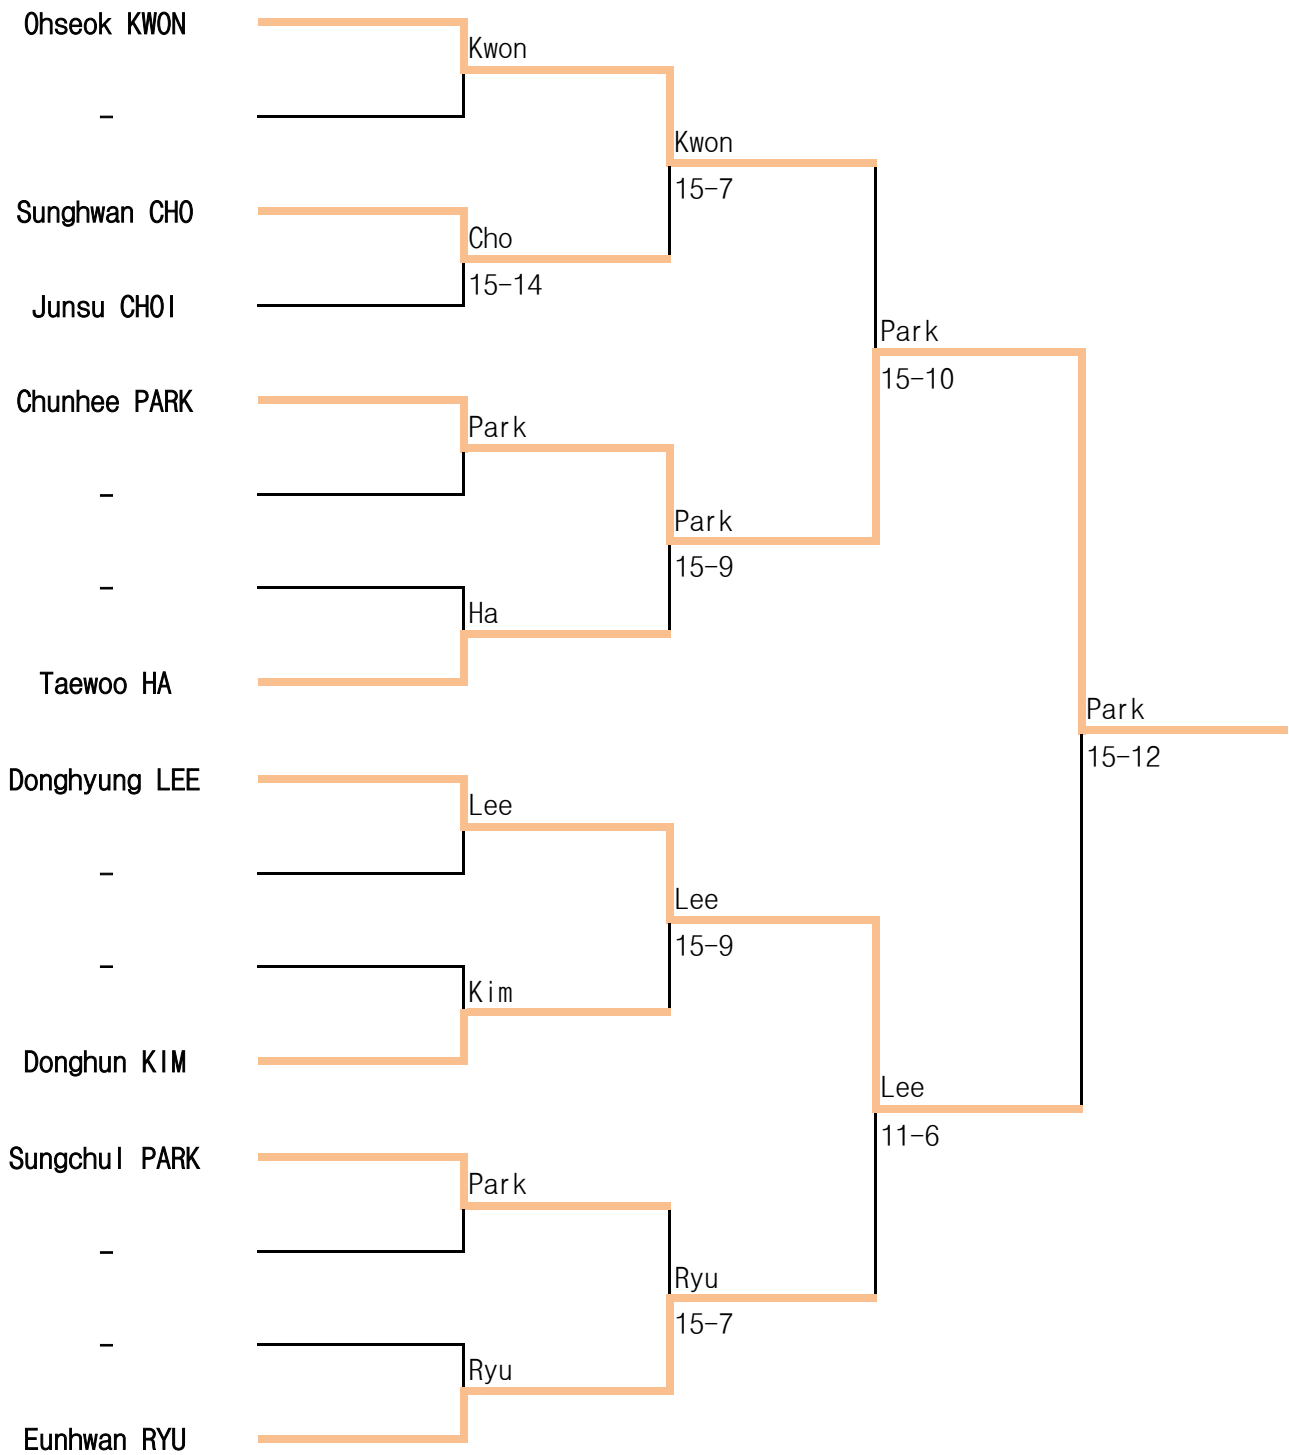

18th Spring National Wheelchair Fencing Championships

1 Apr ~ 3 Apr .2022 / Ulsan

Man Epee A

18th Spring National Wheelchair Fencing Championships

1 Apr ~ 3 Apr .2022 / Ulsan

Man Epee B

18th Spring National Wheelchair Fencing Championships

1 Apr ~ 3 Apr .2022 / Ulsan

Man Sabre A

18th Spring National Wheelchair Fencing Championships

1 Apr ~ 3 Apr .2022 / Ulsan

Man Sabre B

18th Spring National Wheelchair Fencing Championships

1 Apr ~ 3 Apr .2022 / Ulsan

Woman Foil B

18th Spring National Wheelchair Fencing Championships

1 Apr ~ 3 Apr.2022 / Ulsan

Woman Sabre A