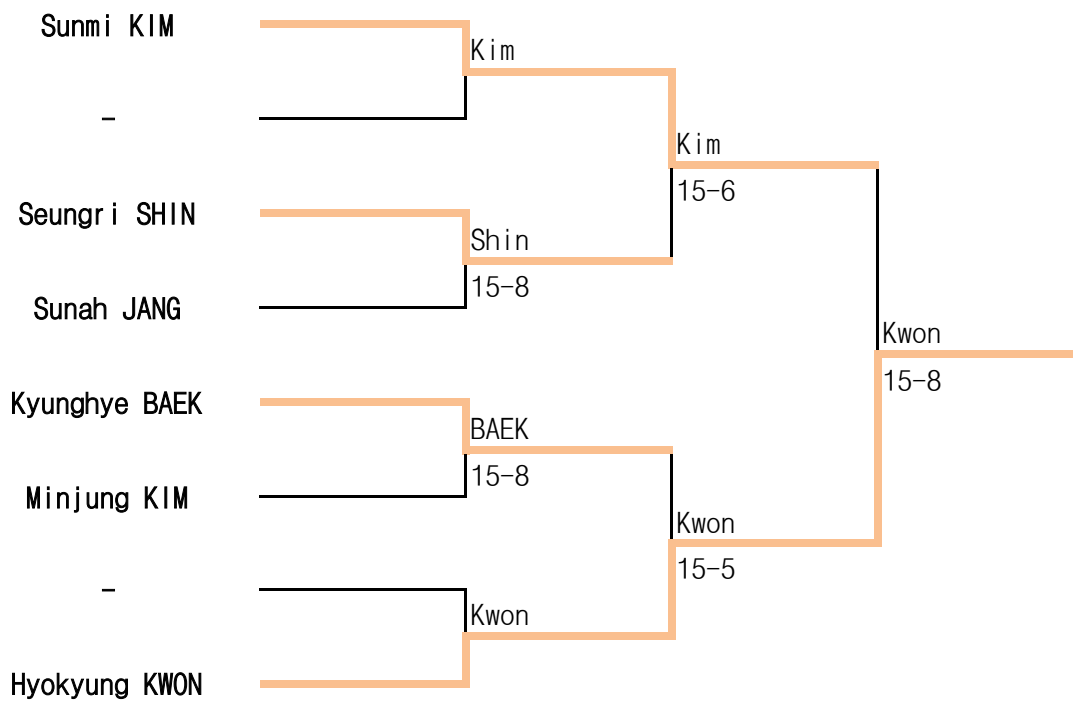

1 Apr ~ 3 Apr .2022 / Ulsan

Man Sabre A

18th Spring National Wheelchair Fencing Championships

1 Apr ~ 3 Apr .2022 / Ulsan

Man Sabre B

18th Spring National Wheelchair Fencing Championships

1 Apr ~ 3 Apr .2022 / Ulsan

Man Foil A

18th Spring National Wheelchair Fencing Championships

1 Apr ~ 3 Apr .2022 / Ulsan

Man Foil B

18th Spring National Wheelchair Fencing Championships

1 Apr ~ 3 Apr .2022 / Ulsan

Woman Epee A

18th Spring National Wheelchair Fencing Championships

1 Apr ~ 3 Apr .2022 / Ulsan

Woman Epee B

18th Spring National Wheelchair Fencing Championships

1 Apr ~ 3 Apr.2022 / Ulsan

Woman Foil A

18th Spring National Wheelchair Fencing Championships

1 Apr ~ 3 Apr.2022 / Ulsan