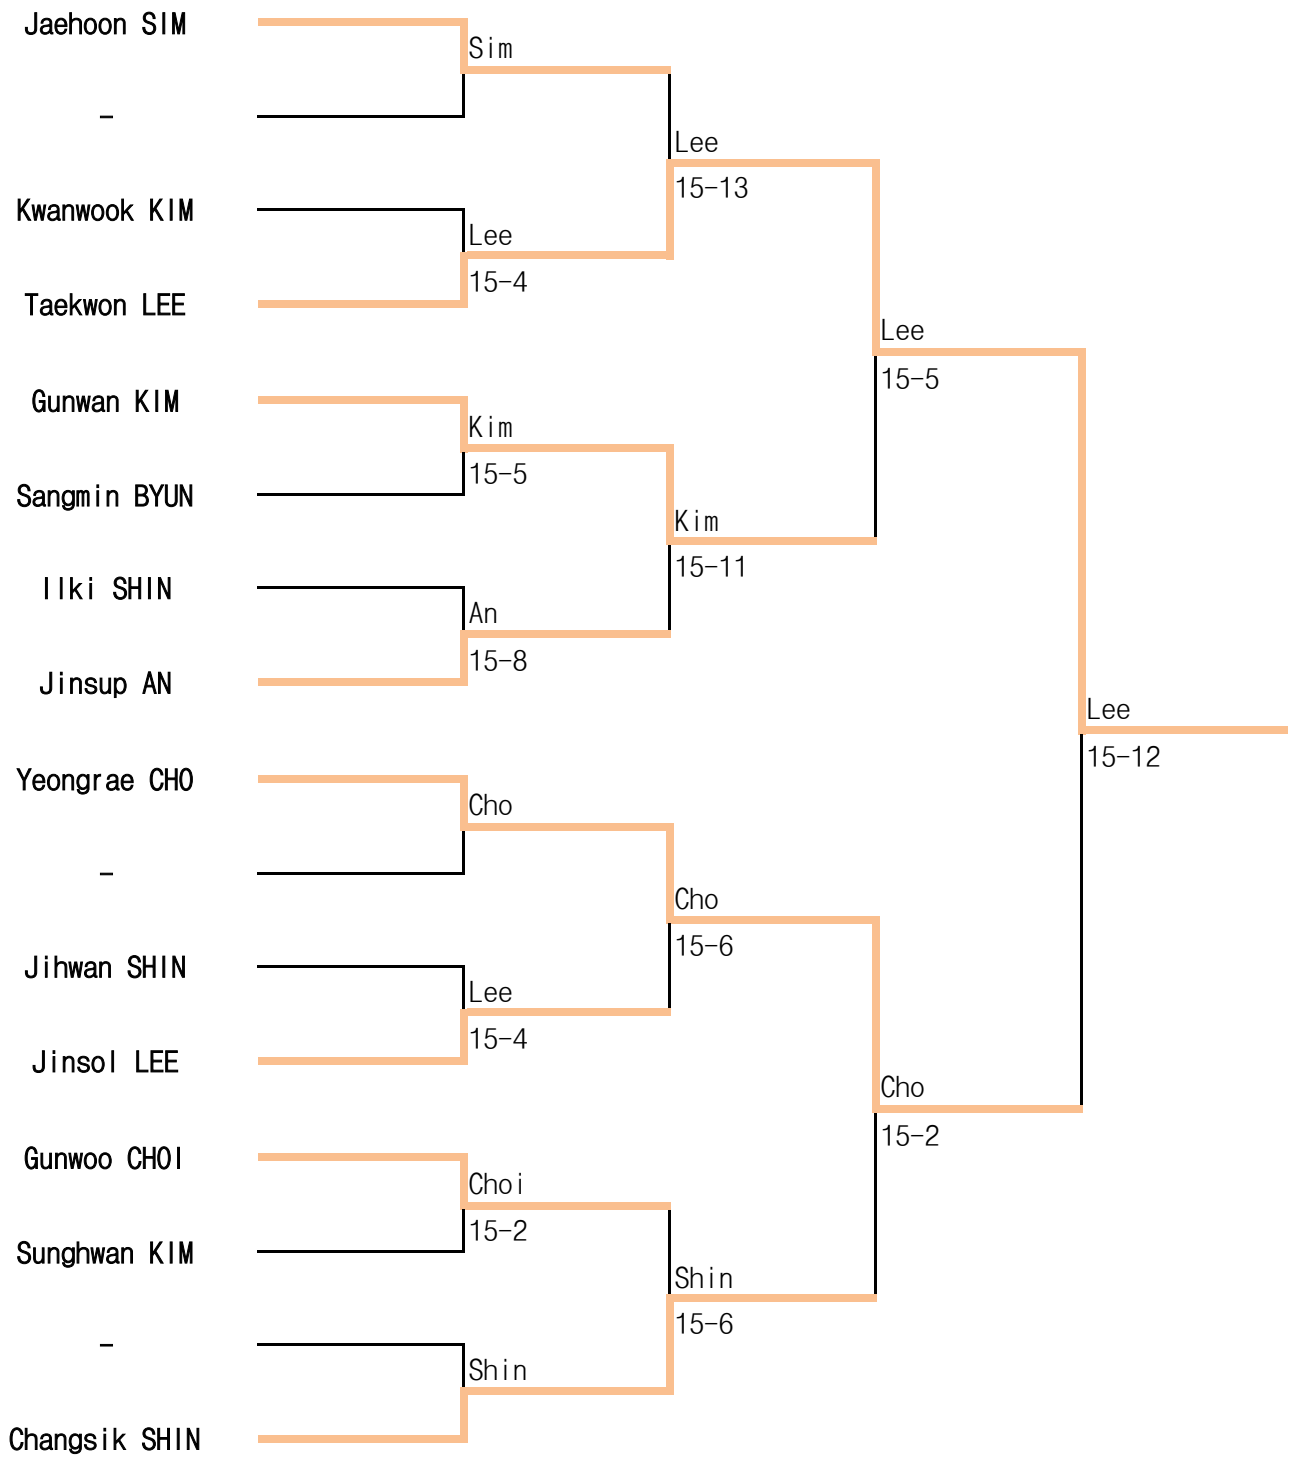

1 Apr ~ 3 Apr .2022 / Ulsan

Man Sabre A

18th Spring National Wheelchair Fencing Championships

1 Apr ~ 3 Apr .2022 / Ulsan

Man Sabre B

18th Spring National Wheelchair Fencing Championships

1 Apr ~ 3 Apr .2022 / Ulsan

Man Foil A

18th Spring National Wheelchair Fencing Championships

1 Apr ~ 3 Apr .2022 / Ulsan

Man Foil B

18th Spring National Wheelchair Fencing Championships

1 Apr ~ 3 Apr .2022 / Ulsan

Woman Epee A

18th Spring National Wheelchair Fencing Championships