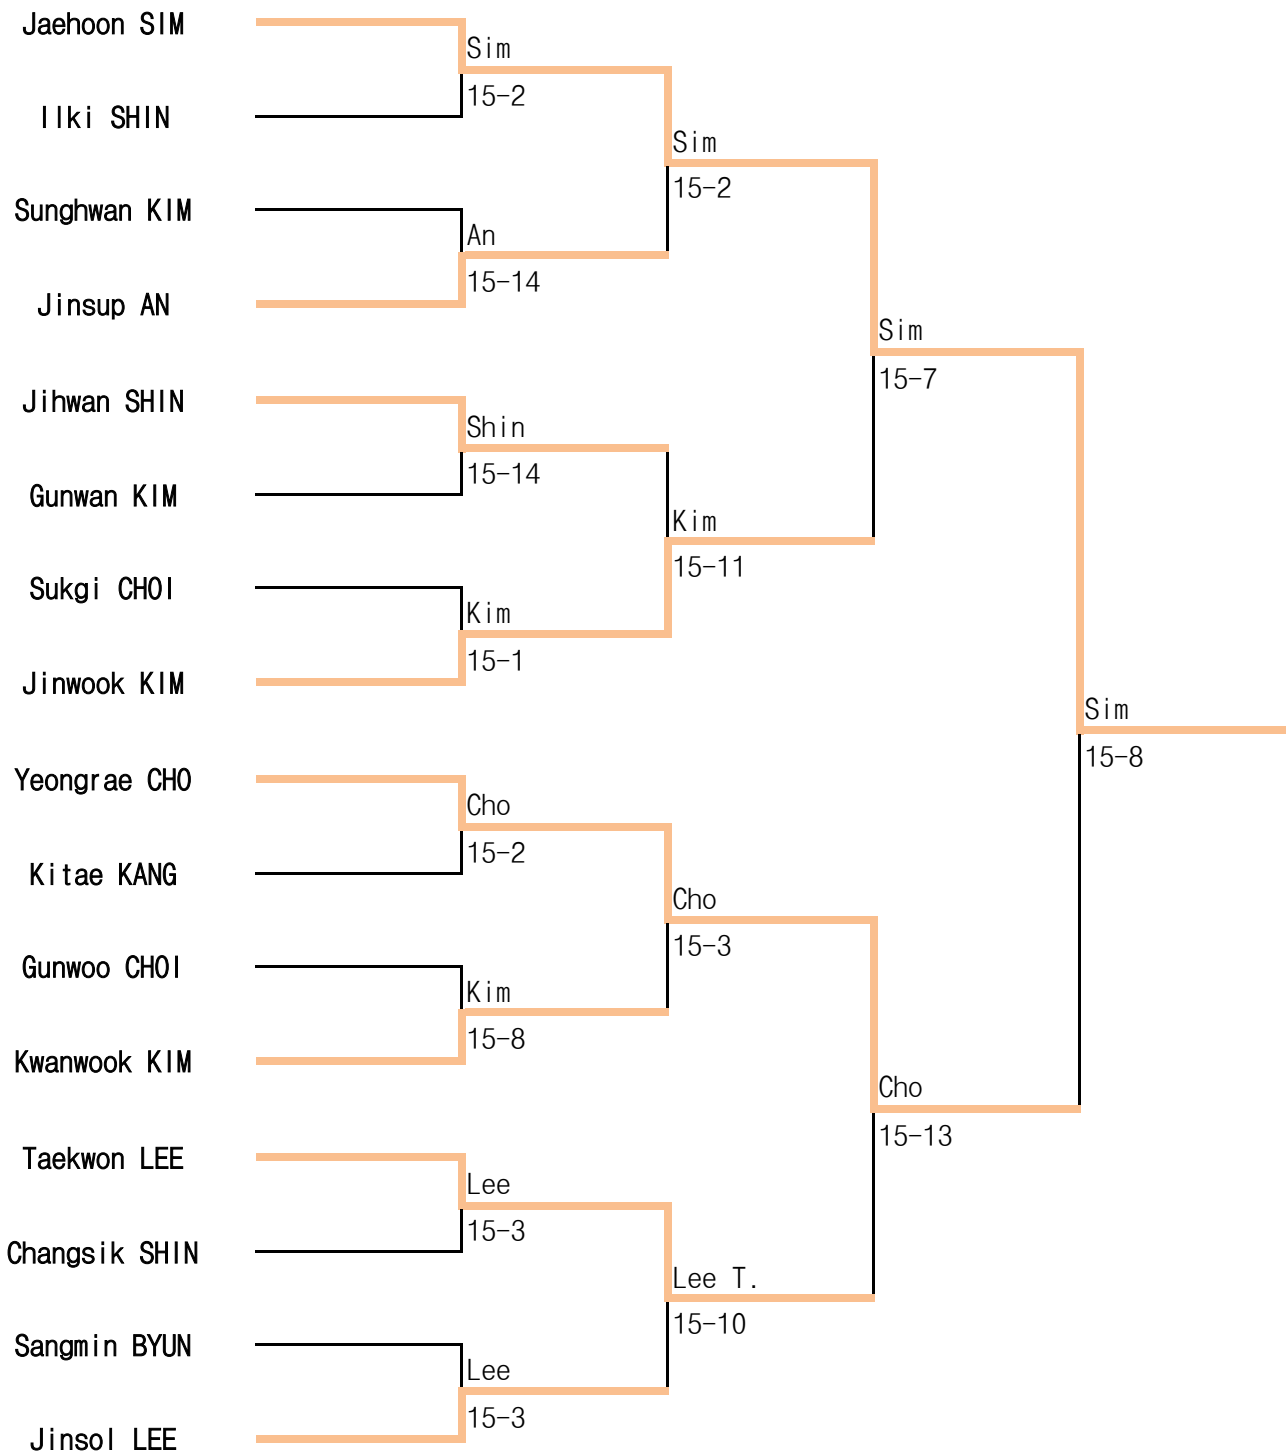

18th Spring National Wheelchair Fencing Championships

1 Apr ~ 3 Apr .2022 / Ulsan

Man Epee A

18th Spring National Wheelchair Fencing Championships

1 Apr ~ 3 Apr .2022 / Ulsan

Man Epee B

18th Spring National Wheelchair Fencing Championships

1 Apr ~ 3 Apr .2022 / Ulsan

Man Sabre A

18th Spring National Wheelchair Fencing Championships

1 Apr ~ 3 Apr .2022 / Ulsan

Man Sabre B

18th Spring National Wheelchair Fencing Championships

1 Apr ~ 3 Apr .2022 / Ulsan

Woman Foil B

18th Spring National Wheelchair Fencing Championships

1 Apr ~ 3 Apr.2022 / Ulsan

Woman Sabre A