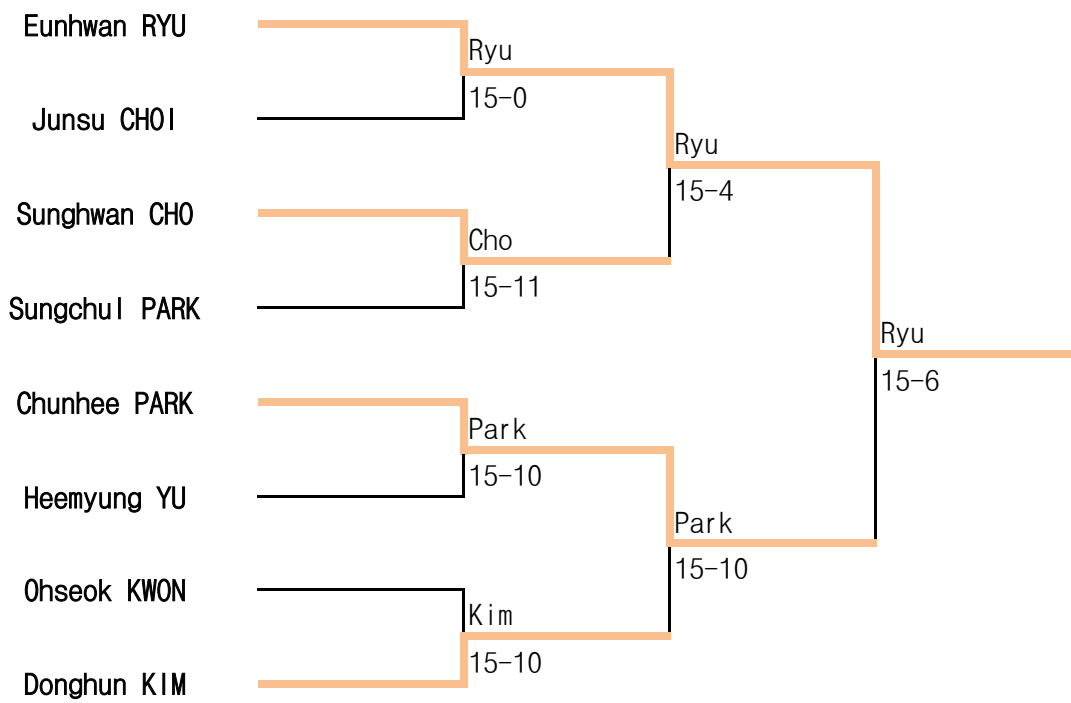

18th Spring National Wheelchair Fencing Championships

1 Apr ~ 3 Apr .2022 / Ulsan

Man Foil B