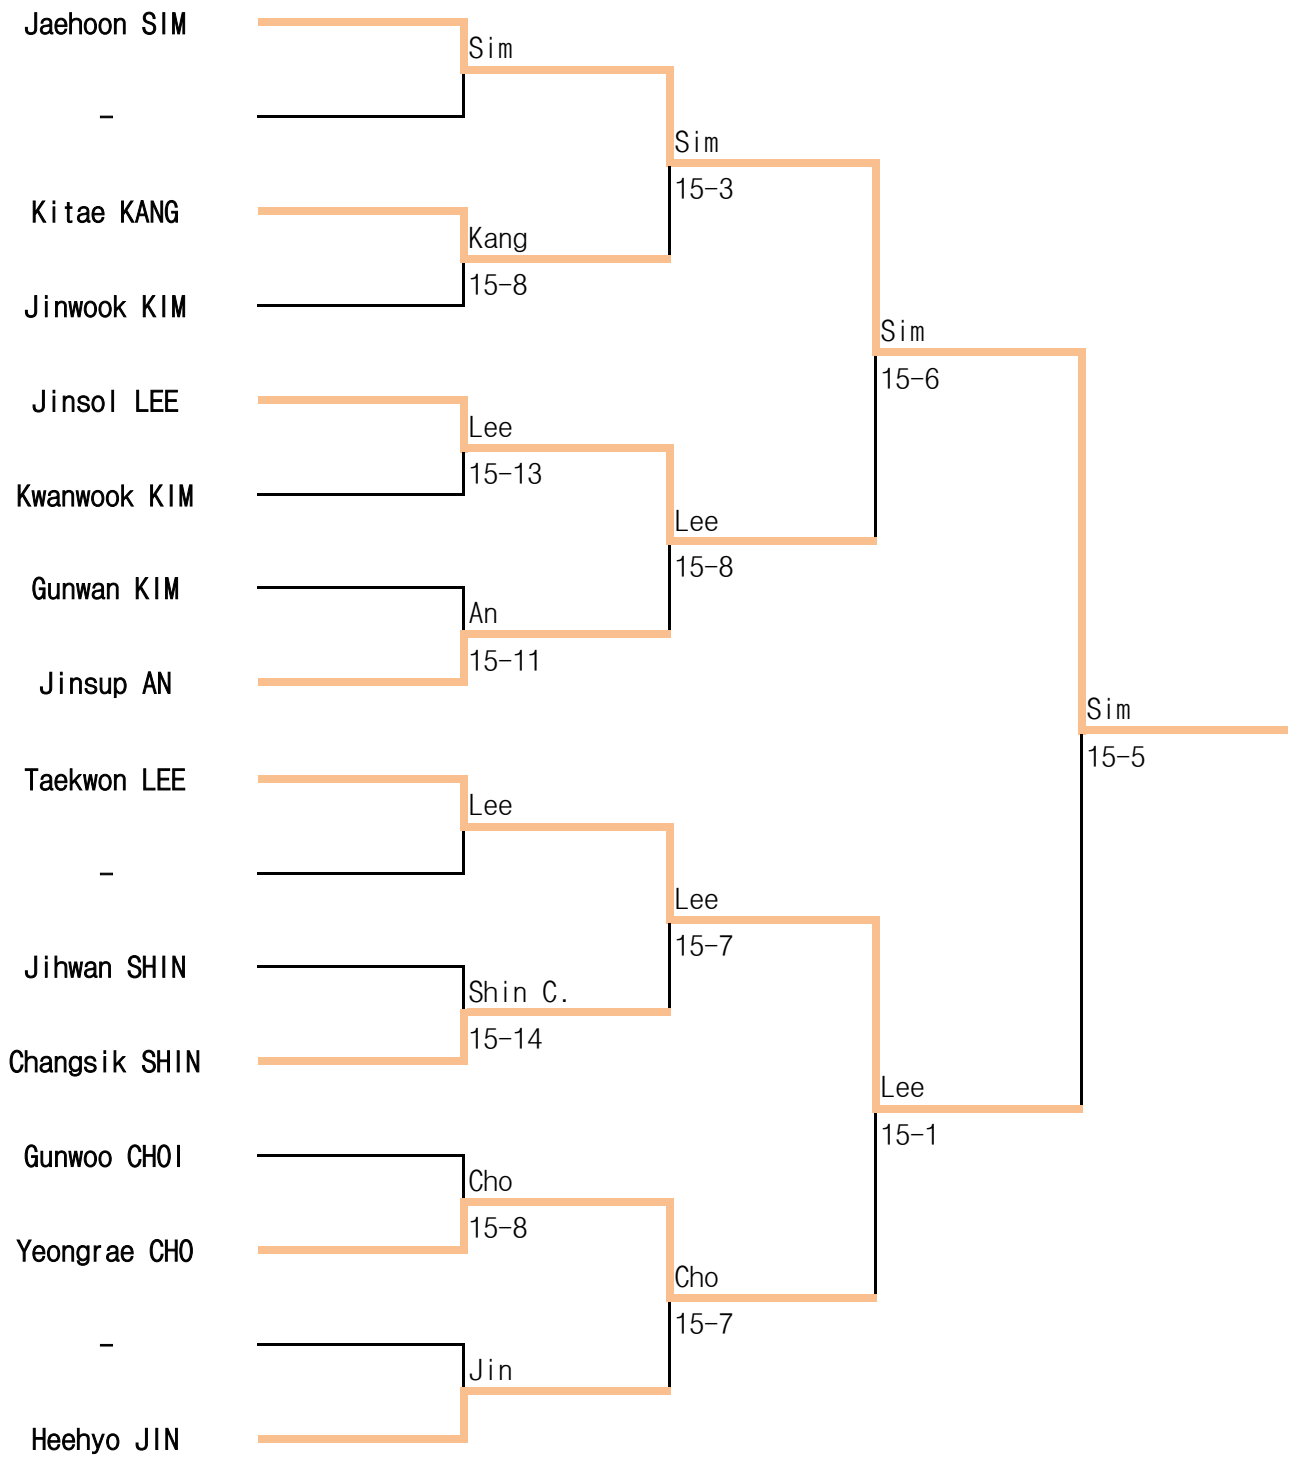

18th Spring National Wheelchair Fencing Championships

1 Apr ~ 3 Apr .2022 / Ulsan

Man Epee A

18th Spring National Wheelchair Fencing Championships

1 Apr ~ 3 Apr .2022 / Ulsan

Man Epee B

18th Spring National Wheelchair Fencing Championships

1 Apr ~ 3 Apr .2022 / Ulsan

Man Sabre A

18th Spring National Wheelchair Fencing Championships

1 Apr ~ 3 Apr .2022 / Ulsan

Man Sabre B

18th Spring National Wheelchair Fencing Championships

1 Apr ~ 3 Apr .2022 / Ulsan

Woman Foil B

18th Spring National Wheelchair Fencing Championships

1 Apr ~ 3 Apr.2022 / Ulsan

Woman Sabre A