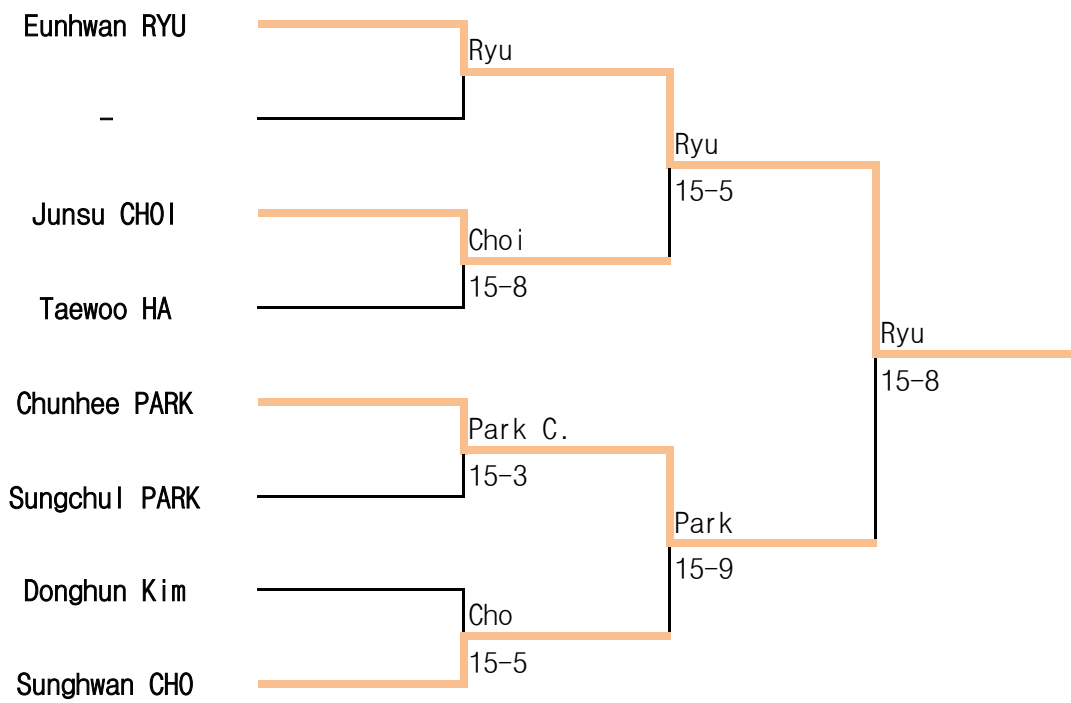

1 Apr ~ 3 Apr .2022 / Ulsan

Man Sabre A

18th Spring National Wheelchair Fencing Championships

1 Apr ~ 3 Apr .2022 / Ulsan

Man Sabre B

18th Spring National Wheelchair Fencing Championships

1 Apr ~ 3 Apr .2022 / Ulsan