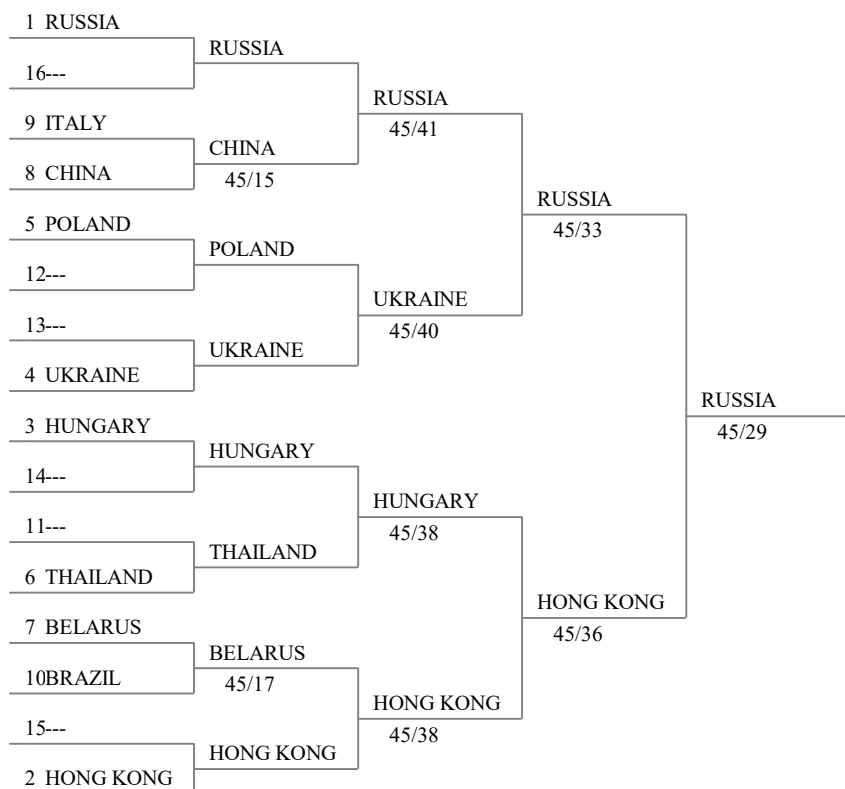

World Cup The Leaning Tower
Women's Epee Team

Tableau of 16   Tableau of 8   Semifinali   Finale