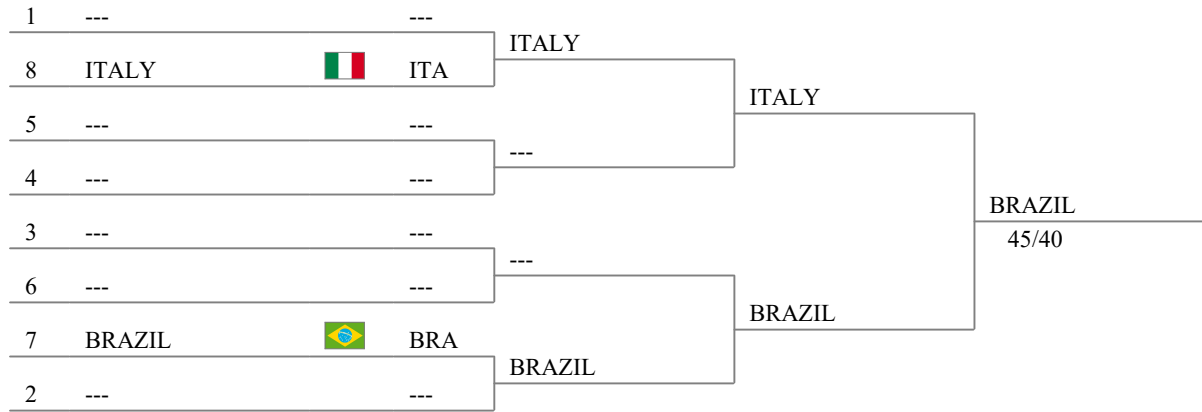

World Cup The Leaning Tower
Women's Epee Team

Squadre (presenti, in ordine di numero - 10 squadre)

pos.	num. sr.	denominazione/cogno	naz.	band.
1	1	RUSSIA BOYKOVA Viktor EVDOKIMOVA A MAYA Iuliia VASILEVA Ludmi	RUS	
2	2	HONG KONG CHUNG Yuen Pin NG Justine Chariss TONG Nga Ting YU Chui Yee	HKG	
3	3	HUNGARY KRAJNYAK Zsuzs MEZÖ Boglarka VERES Amarilla	HUN	
4	4	UKRAINE BREUS Yevheniia FEDOTA Olena MANDRYK Natali POZNIAK Tetiana	UKR	
5	5	POLAND BURDON Renata DROZDZ Kinga FIDRYCH Marta HAREZA Patrycja	POL	
6	6	THAILAND BUSSAYAWIPHA JANA Saysunee NAKPRASIT Due SITA Suthin	THA	
7	7	BELARUS FIAKLISTAVA Kr HALKINA Aliona KASTSIUCHKOV MAKRYTSKAYA	BLR	
8	9	CHINA AO Lanzhu BIAN Jing WANG Xiujian ZOU Xufeng	CHN	
9	10	ITALY BIAGINI Alessia BRUNATI Sofia DELLA VEDOVA PASQUINO Rossa	ITA	
10	14	BRAZIL DE OLIVEIRA Ca SANTOS Monica SOARES Fabiana	BRA	

Match for 7th place

Match for 3rd place

World Cup The Leaning Tower
Women's Epee Team

Tableau of 16 Tableau of 8 Semifinali Finale

World Cup The Leaning Tower
Women's Epee Team

Tableau 9-16 of 8

Tableau 9-16 of 4

9 posto

World Cup The Leaning Tower
Women's Epee Team

Tableau 5-8 of 4

5 posto

1	CHINA		CHN			
4	POLAND		POL	CHINA		
3	THAILAND		THA	45/22		
2	BELARUS		BLR	BELARUS		CHINA
				45/31		45/20

World Cup The Leaning Tower
Women's Epee Team