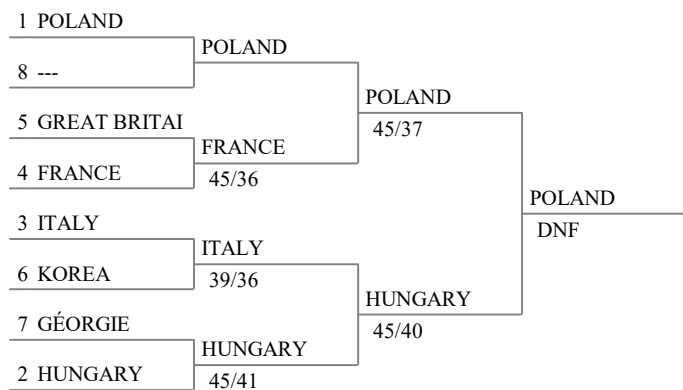

World Cup The Leaning Tower
Epee Women Team

Squadre (presenti, ordine di numero - 7 squadre)

pos.	num. sr.	denominazione/cogno	naz.	bandiera
1	3	POLAND DROZDZ Kinga FIDRYCH Marta PACEK Jadwiga ROGOWSKA Sara	POL	
2	7	HUNGARY HAJMASI Eva Andr KRAJNYAK Zsuzsa MEZO Boglarka VERES Amarilla	HUN	
3	9	ITALY BIAGINI Alessia BRUNATI Sofia MARTINI Veronica PASQUINO Rossan	ITA	
4	10	FRANCE DELAVOPIERE Cl DEMAUDE Cecile SABLON Sophie VIDE Brianna	FRA	
5	11	GREAT BRITAIN COLLIS Gemma HOLDER Emily MOORE Justine	GBR	
6		GÉORGIE KHETSURIANI Irm TIBILASHVILI Nin ZADISHVILI Gvant	GEO	
6		KOREA CHO Eun Hye KWON Hyo Kyeong SHIN Seung Ri	KOR	

Match for 7th place

Match for 3rd place

World Cup The Leaning Tower

Epee Women Team

Tableau of 8

Semifinali

Finale

World Cup The Leaning Tower
Epee Women Team

Tableau 9-16 of 8

Tableau 9-16 of 4

9 posto

World Cup The Leaning Tower
Epee Women Team

Tableau 13-16 of 4

13 posto

World Cup The Leaning Tower
Epee Women Team

15 posto