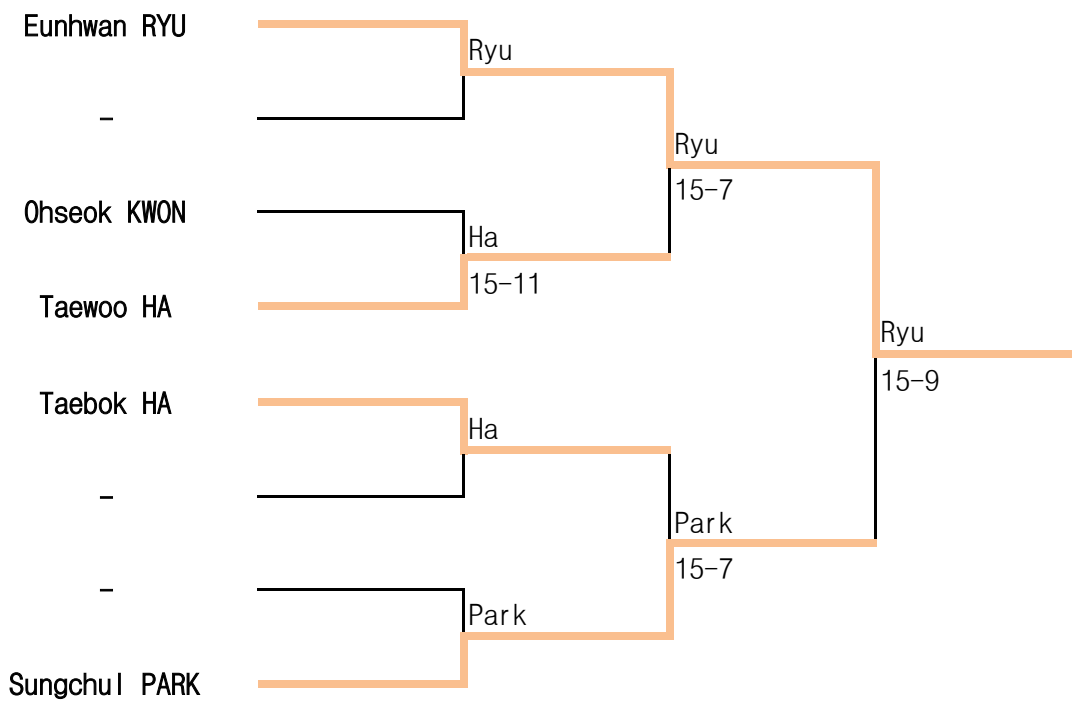

9th Autumn National Wheelchair Fencing Championships

10 Dec ~ 11 Dec.2020 / Jeju

Man Epee B