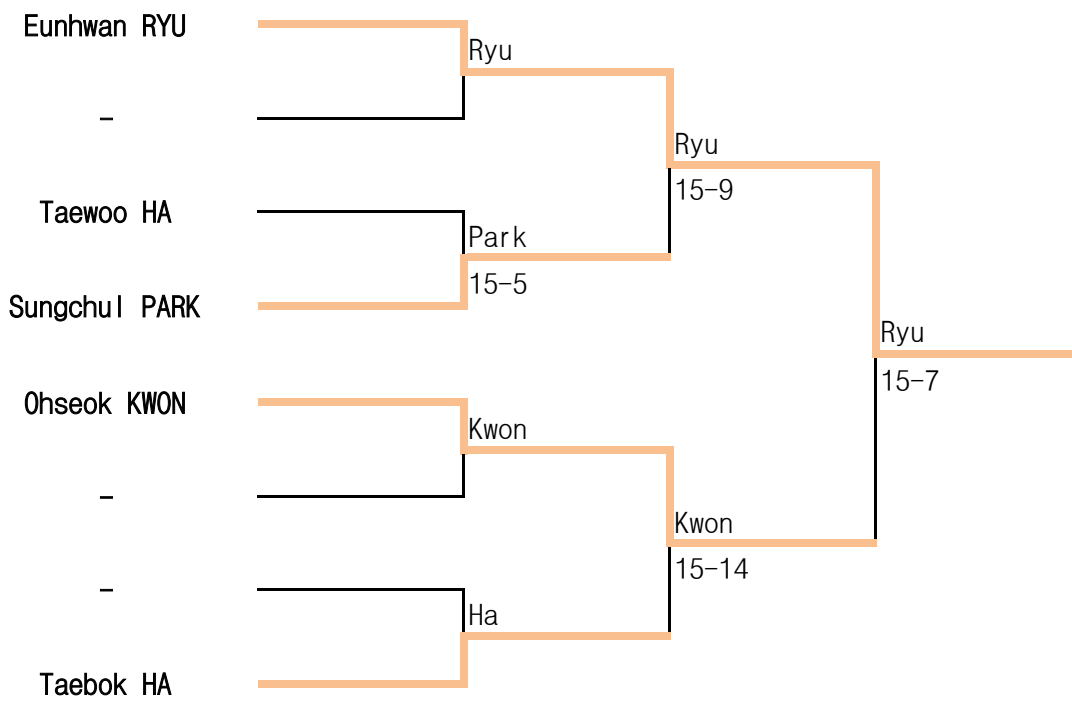

# 9th Autumn National Wheelchair Fencing Championships

10 Dec ~ 11 Dec.2020 / Jeju

Man Sabre A

# 9th Autumn National Wheelchair Fencing Championships

10 Dec ~ 11 Dec.2020 / Jeju

Man Sabre B