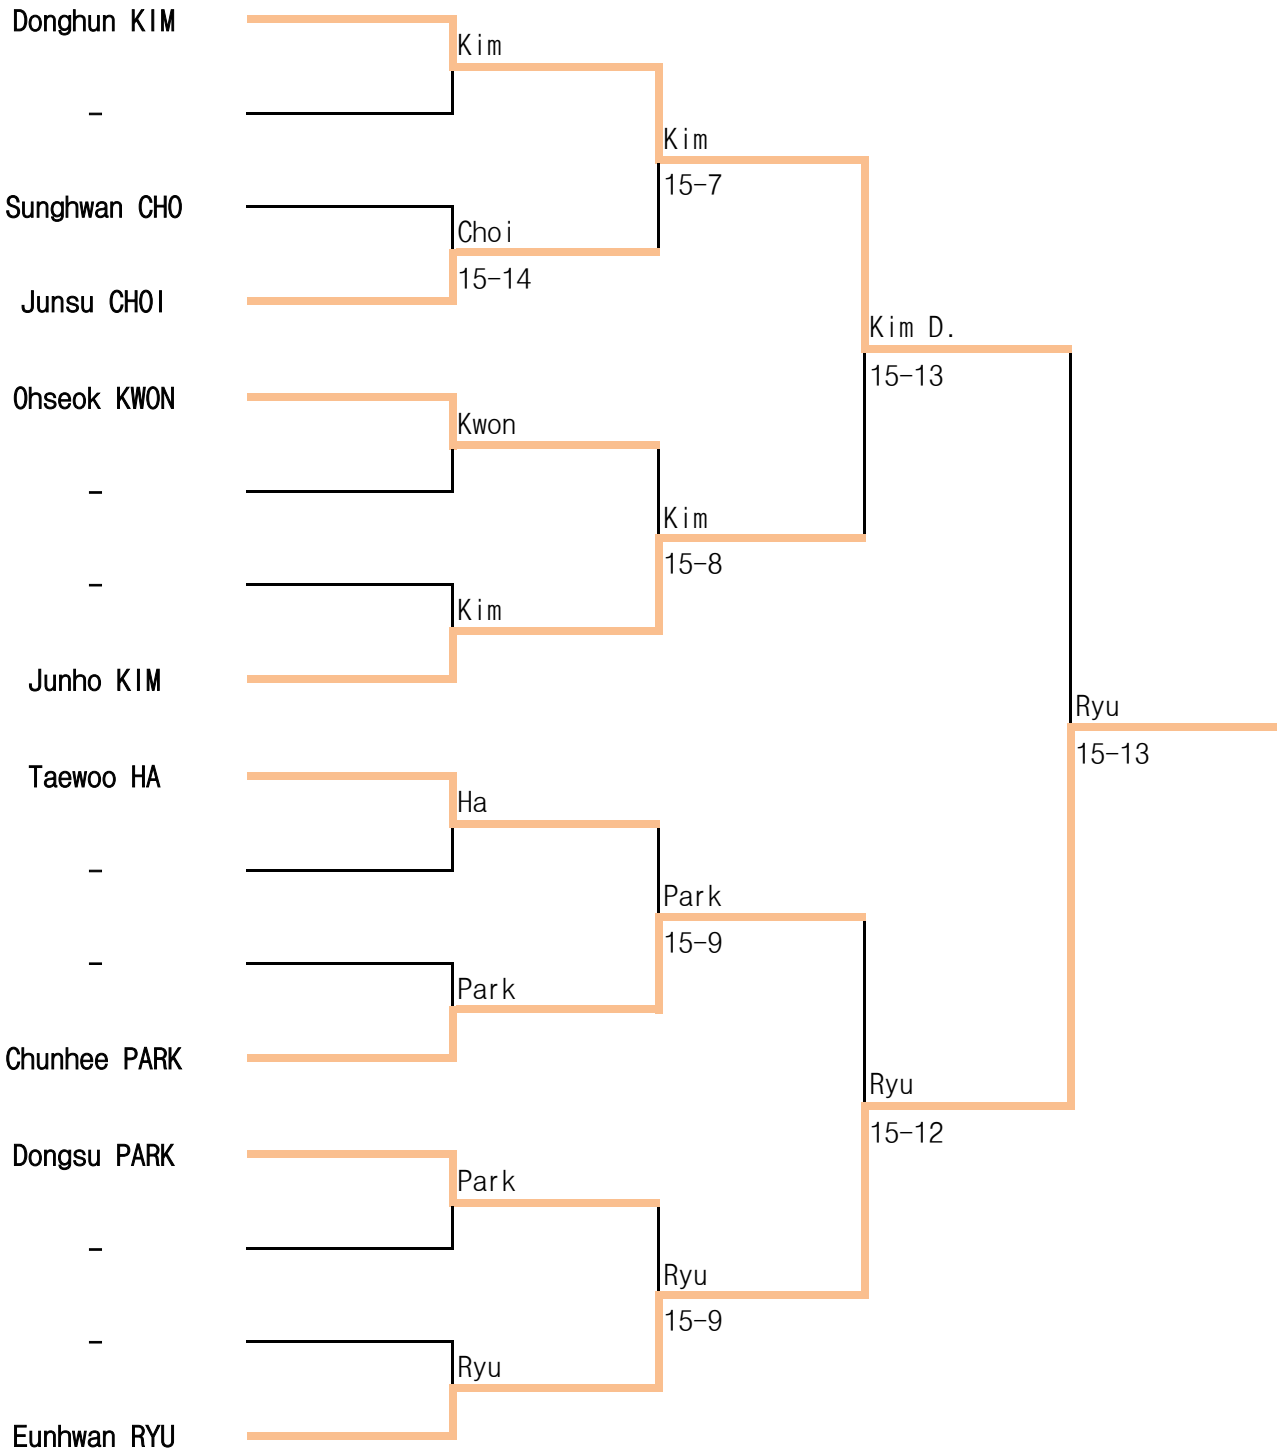

26 Nov ~ 28 Nov.2021 / Hongcheon

Man Epee A

10th Autumn National Wheelchair Fencing Championships

26 Nov ~ 28 Nov.2021 / Hongcheon

Man Epee B

10th Autumn National Wheelchair Fencing Championships

26 Nov ~ 28 Nov.2021 / Hongcheon

Man Foil A

10th Autumn National Wheelchair Fencing Championships

26 Nov ~ 28 Nov.2021 / Hongcheon

Man Foil B

10th Autumn National Wheelchair Fencing Championships

26 Nov ~ 28 Nov.2021 / Hongcheon

Woman Sabre A