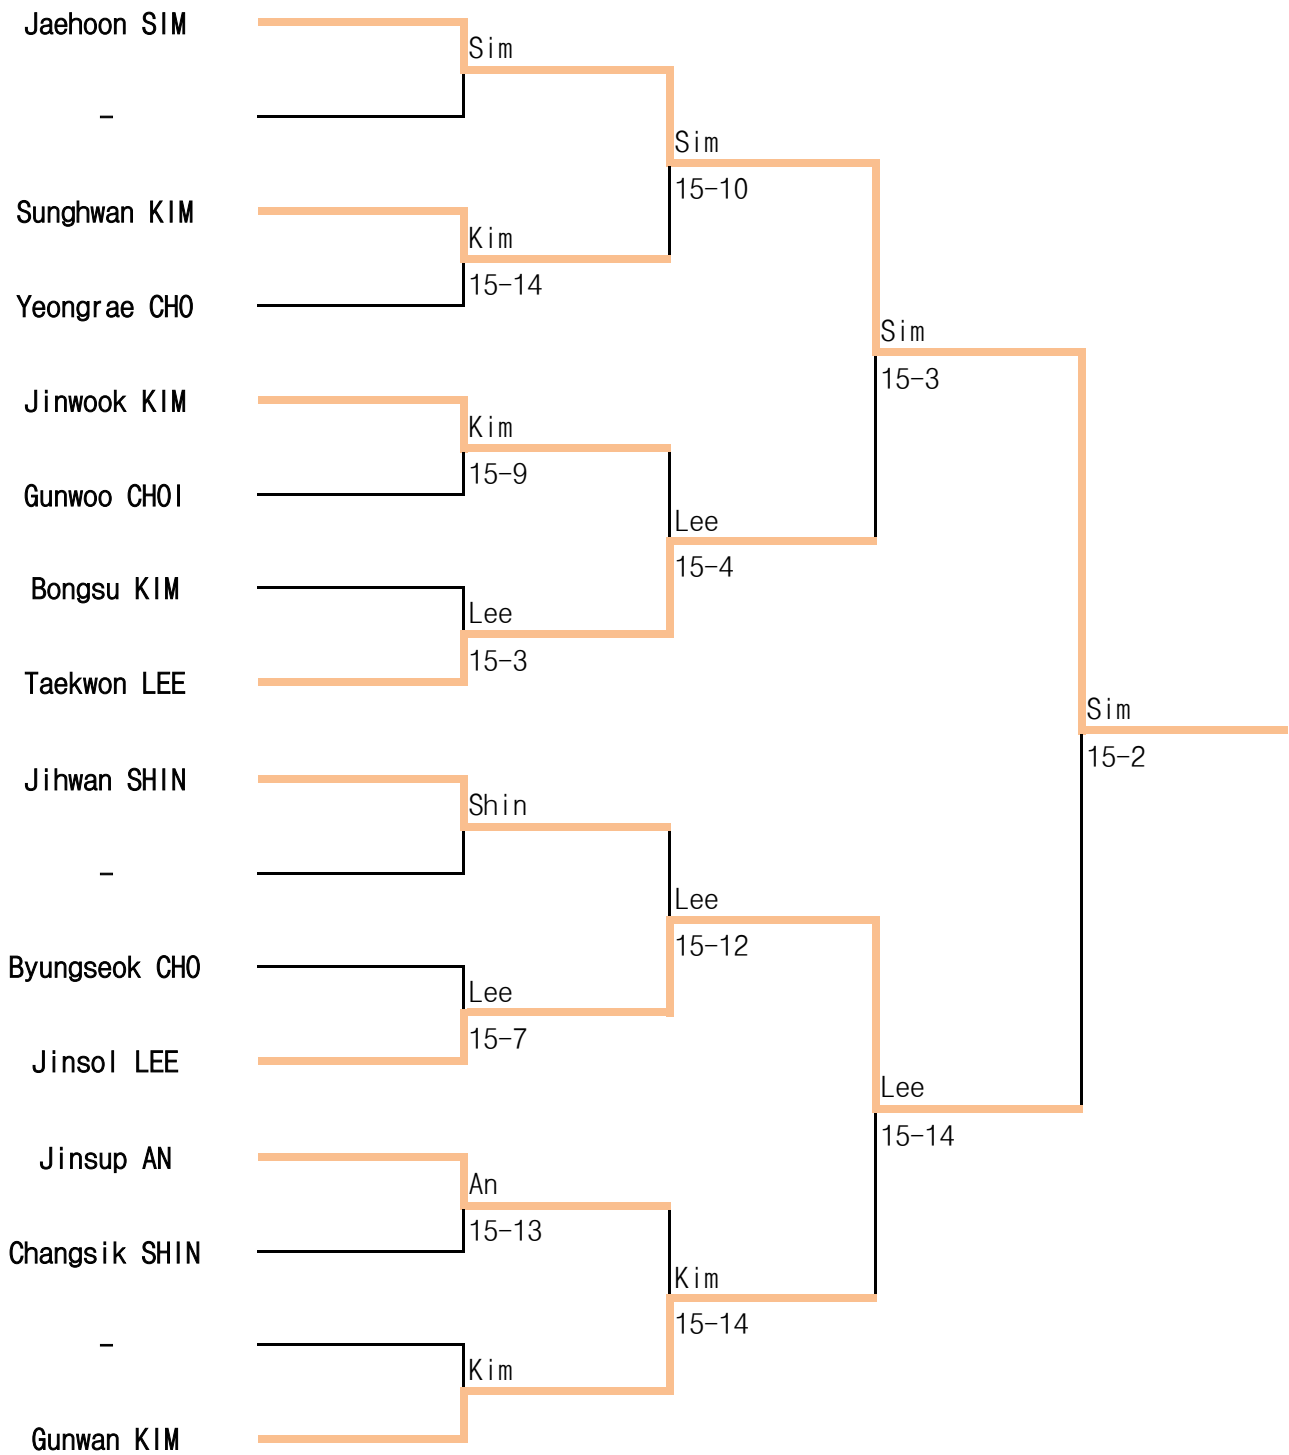

10th Autumn National Wheelchair Fencing Championships

26 Nov ~ 28 Nov.2021 / Hongcheon

Man Sabre A

10th Autumn National Wheelchair Fencing Championships

26 Nov ~ 28 Nov.2021 / Hongcheon

Man Sabre B

10th Autumn National Wheelchair Fencing Championships

26 Nov ~ 28 Nov.2021 / Hongcheon

Man Epee A

10th Autumn National Wheelchair Fencing Championships

26 Nov ~ 28 Nov.2021 / Hongcheon

Man Epee B

10th Autumn National Wheelchair Fencing Championships

26 Nov ~ 28 Nov.2021 / Hongcheon