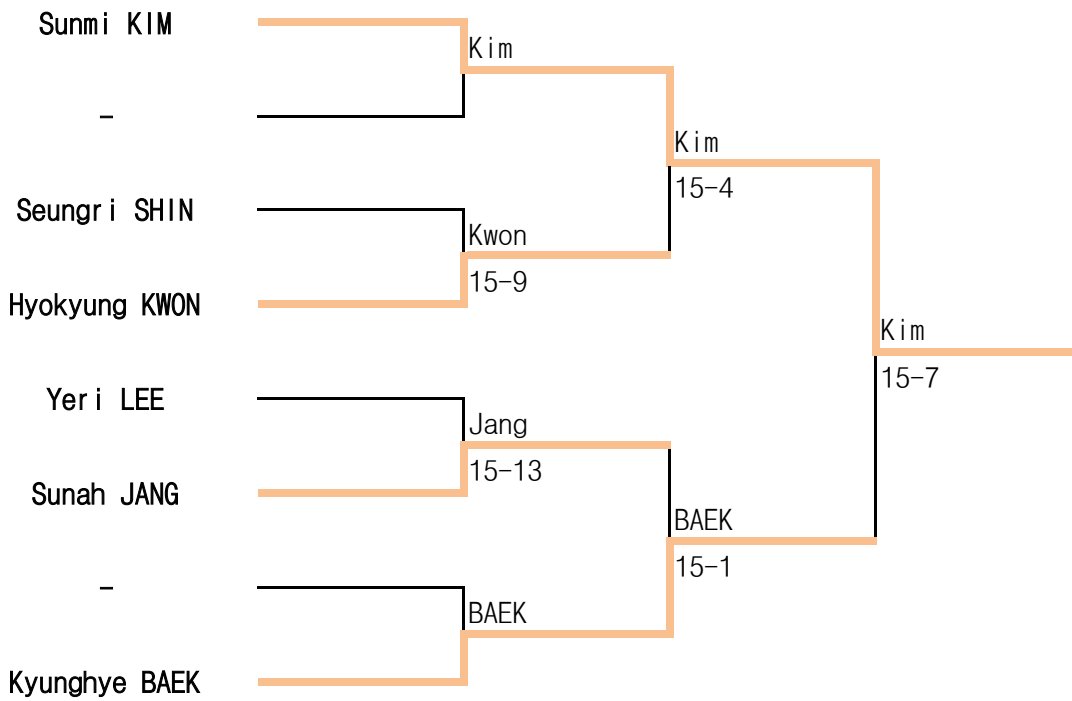

Man Foil A

10th Autumn National Wheelchair Fencing Championships

26 Nov ~ 28 Nov.2021 / Hongcheon

Man Foil B

10th Autumn National Wheelchair Fencing Championships

26 Nov ~ 28 Nov.2021 / Hongcheon

Woman Sabre A

10th Autumn National Wheelchair Fencing Championships

26 Nov ~ 28 Nov.2021 / Hongcheon

Woman Sabre B

10th Autumn National Wheelchair Fencing Championships

26 Nov ~ 28 Nov.2021 / Hongcheon

Woman Epee A

10th Autumn National Wheelchair Fencing Championships