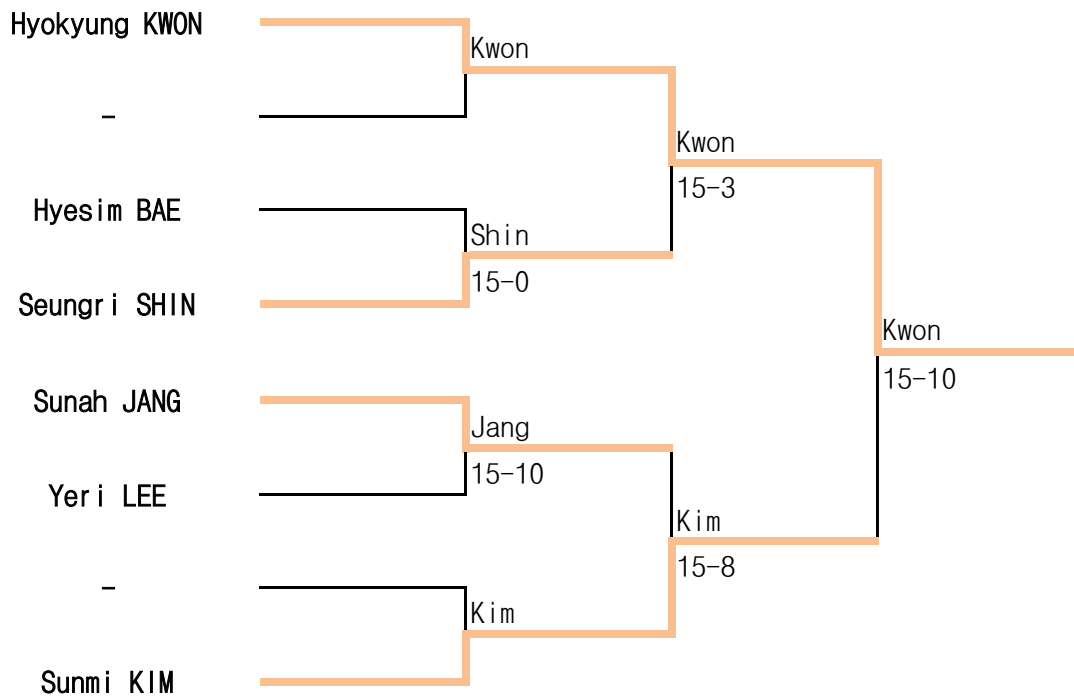

10th Autumn National Wheelchair Fencing Championships

26 Nov ~ 28 Nov.2021 / Hongcheon

Woman Sabre B

10th Autumn National Wheelchair Fencing Championships

26 Nov ~ 28 Nov.2021 / Hongcheon

Woman Epee A

10th Autumn National Wheelchair Fencing Championships