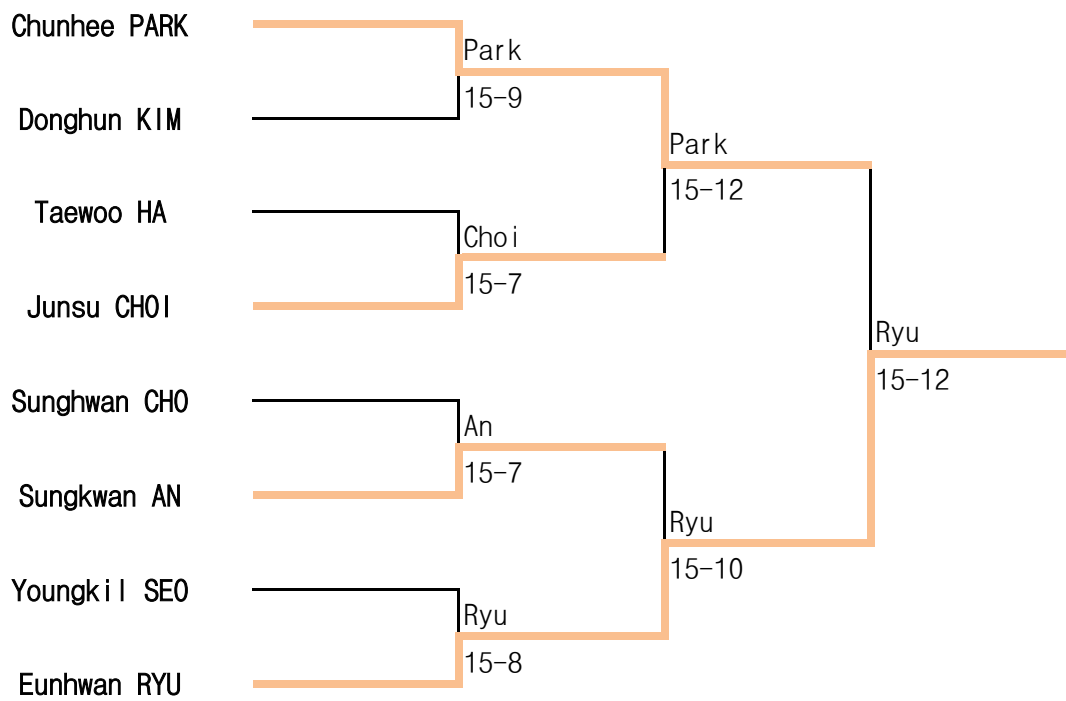

10th Autumn National Wheelchair Fencing Championships

26 Nov ~ 28 Nov.2021 / Hongcheon

Man Sabre A

10th Autumn National Wheelchair Fencing Championships

26 Nov ~ 28 Nov.2021 / Hongcheon

Man Sabre B

10th Autumn National Wheelchair Fencing Championships

26 Nov ~ 28 Nov.2021 / Hongcheon

Man Epee A

10th Autumn National Wheelchair Fencing Championships

26 Nov ~ 28 Nov.2021 / Hongcheon

Man Epee B

10th Autumn National Wheelchair Fencing Championships

26 Nov ~ 28 Nov.2021 / Hongcheon