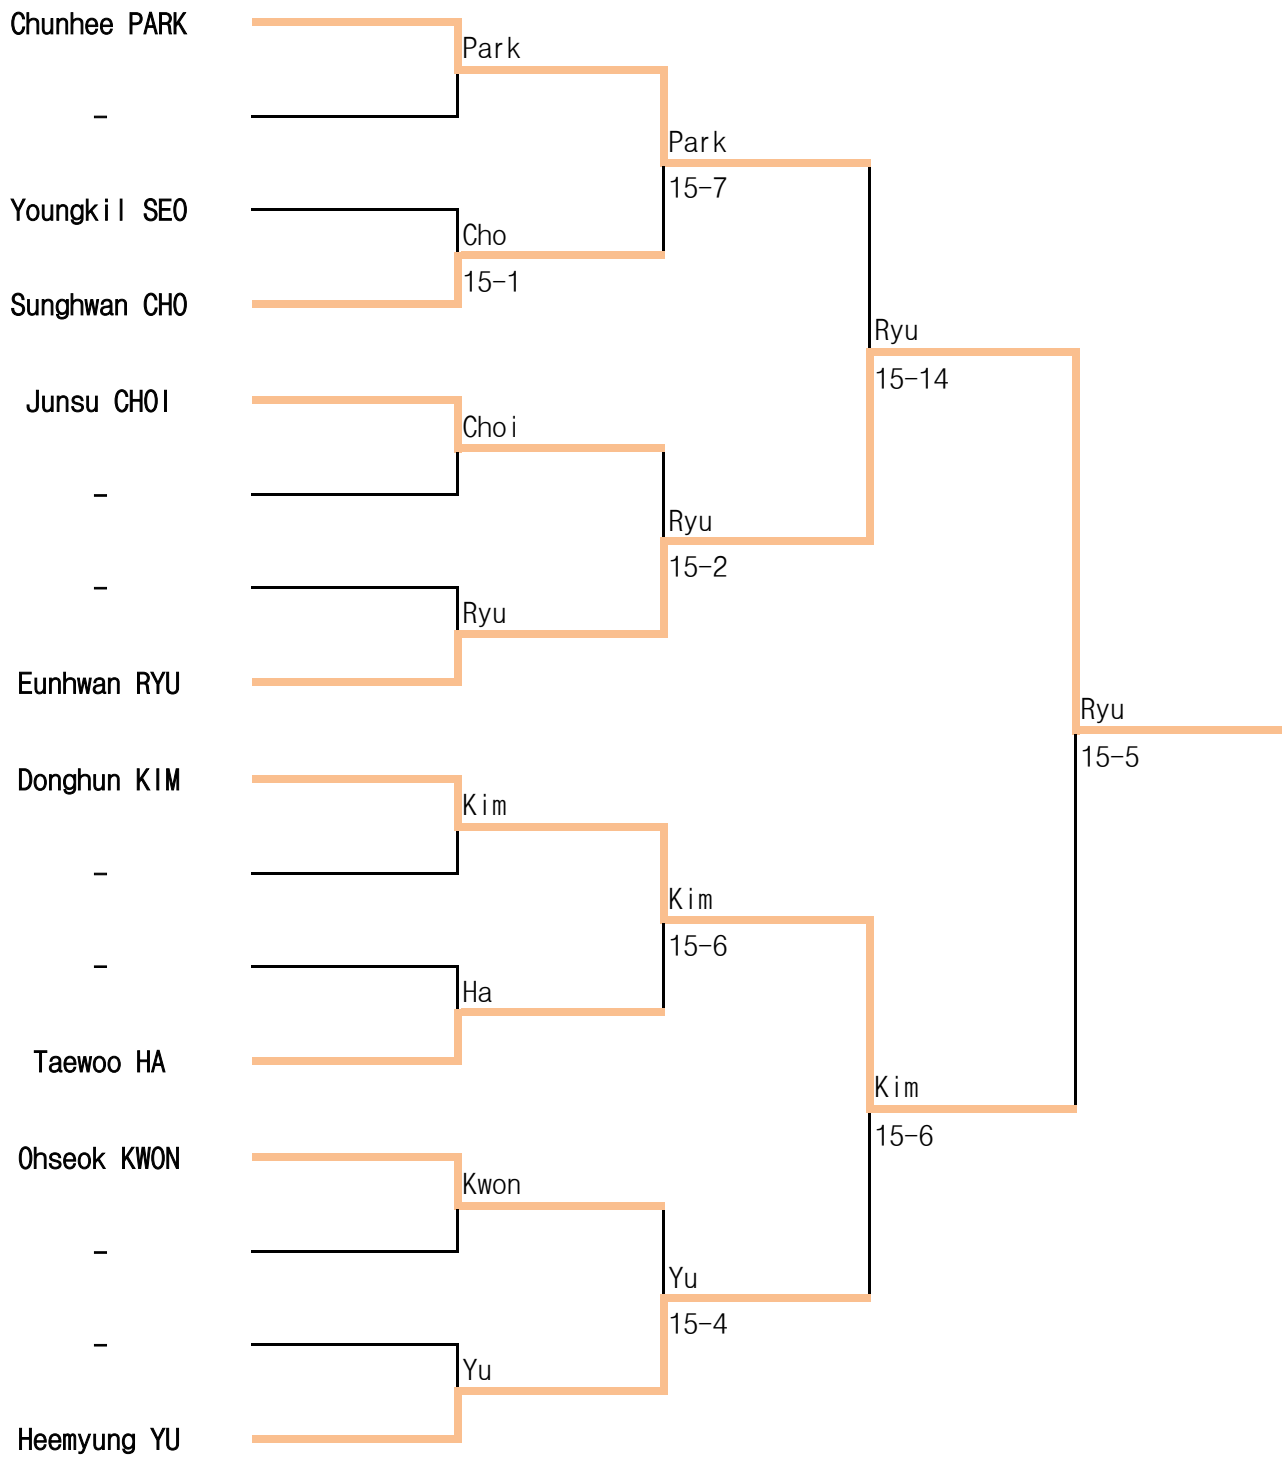

26 Nov ~ 28 Nov.2021 / Hongcheon

Man Epee A

10th Autumn National Wheelchair Fencing Championships

26 Nov ~ 28 Nov.2021 / Hongcheon

Man Epee B

10th Autumn National Wheelchair Fencing Championships

26 Nov ~ 28 Nov.2021 / Hongcheon

Man Foil A

10th Autumn National Wheelchair Fencing Championships

26 Nov ~ 28 Nov.2021 / Hongcheon

Man Foil B

10th Autumn National Wheelchair Fencing Championships

26 Nov ~ 28 Nov.2021 / Hongcheon

Woman Sabre A