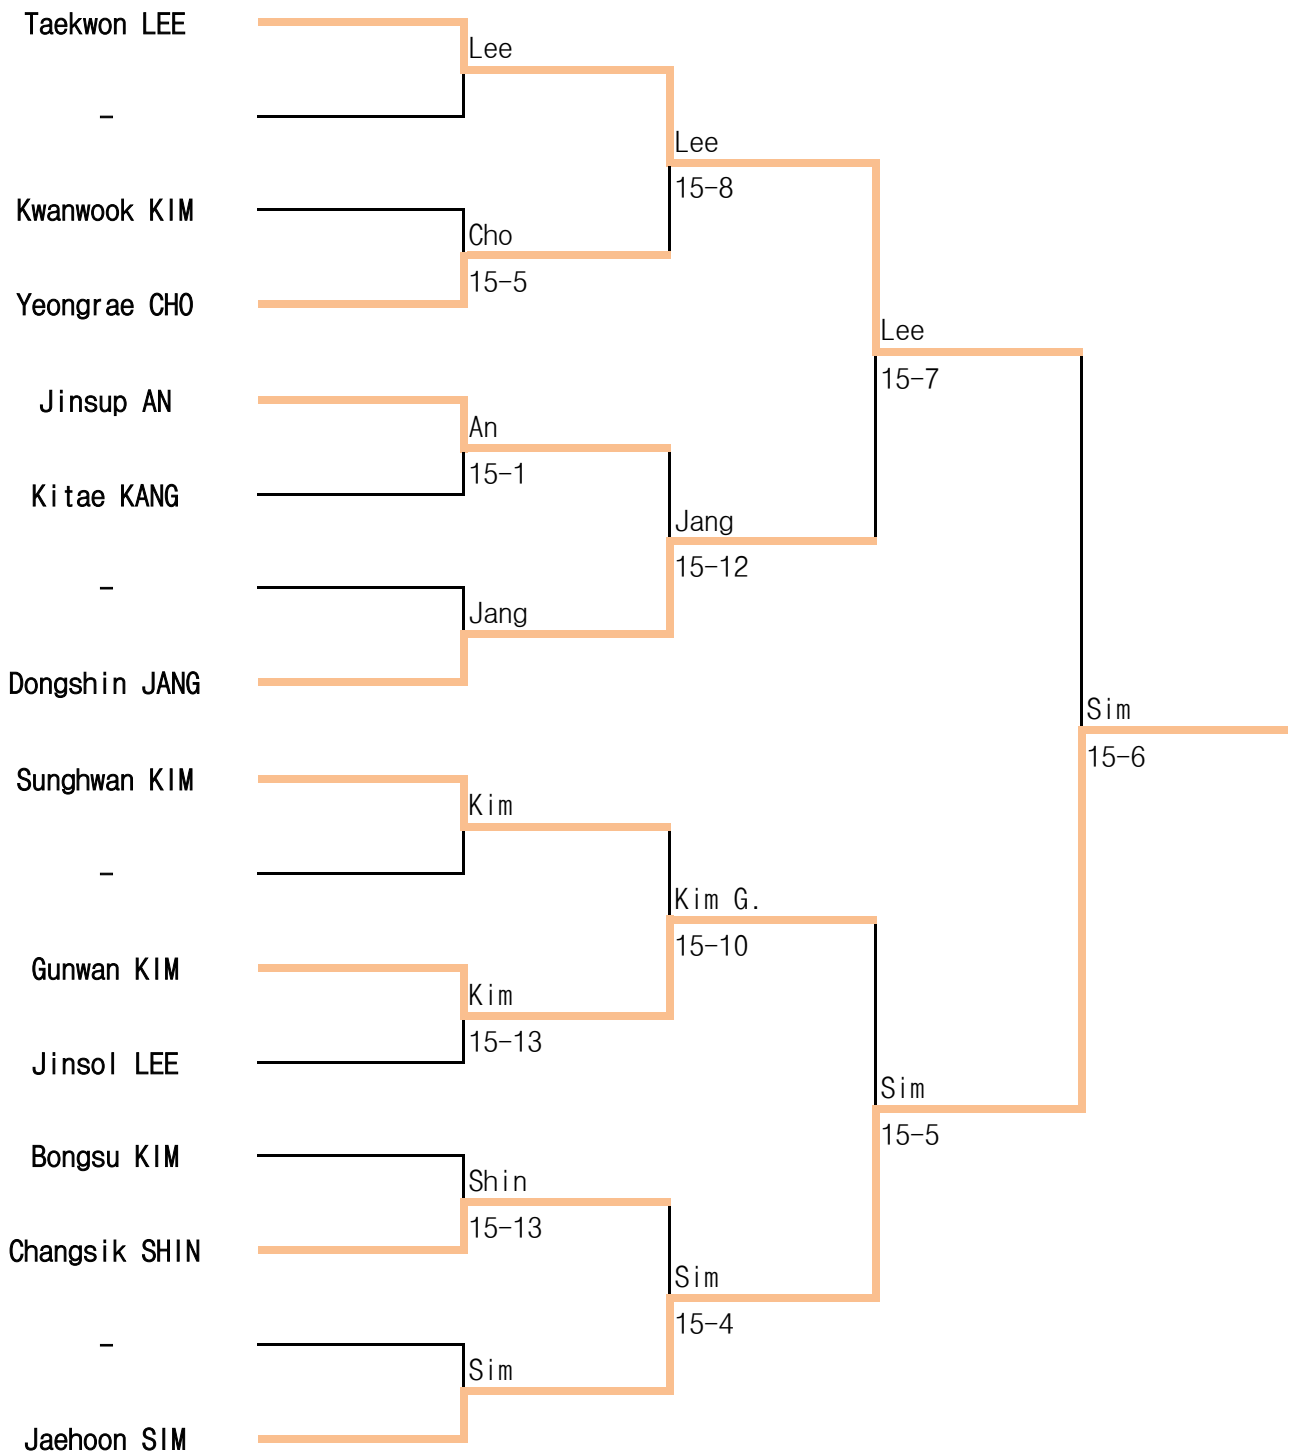

10th Autumn National Wheelchair Fencing Championships

26 Nov ~ 28 Nov.2021 / Hongcheon

Man Sabre A

10th Autumn National Wheelchair Fencing Championships

26 Nov ~ 28 Nov.2021 / Hongcheon

Man Sabre B

10th Autumn National Wheelchair Fencing Championships

26 Nov ~ 28 Nov.2021 / Hongcheon

Man Epee A

10th Autumn National Wheelchair Fencing Championships

26 Nov ~ 28 Nov.2021 / Hongcheon

Man Epee B

10th Autumn National Wheelchair Fencing Championships

26 Nov ~ 28 Nov.2021 / Hongcheon

Man Foil A

10th Autumn National Wheelchair Fencing Championships

26 Nov ~ 28 Nov.2021 / Hongcheon

Man Foil B

10th Autumn National Wheelchair Fencing Championships

26 Nov ~ 28 Nov.2021 / Hongcheon

Woman Sabre A