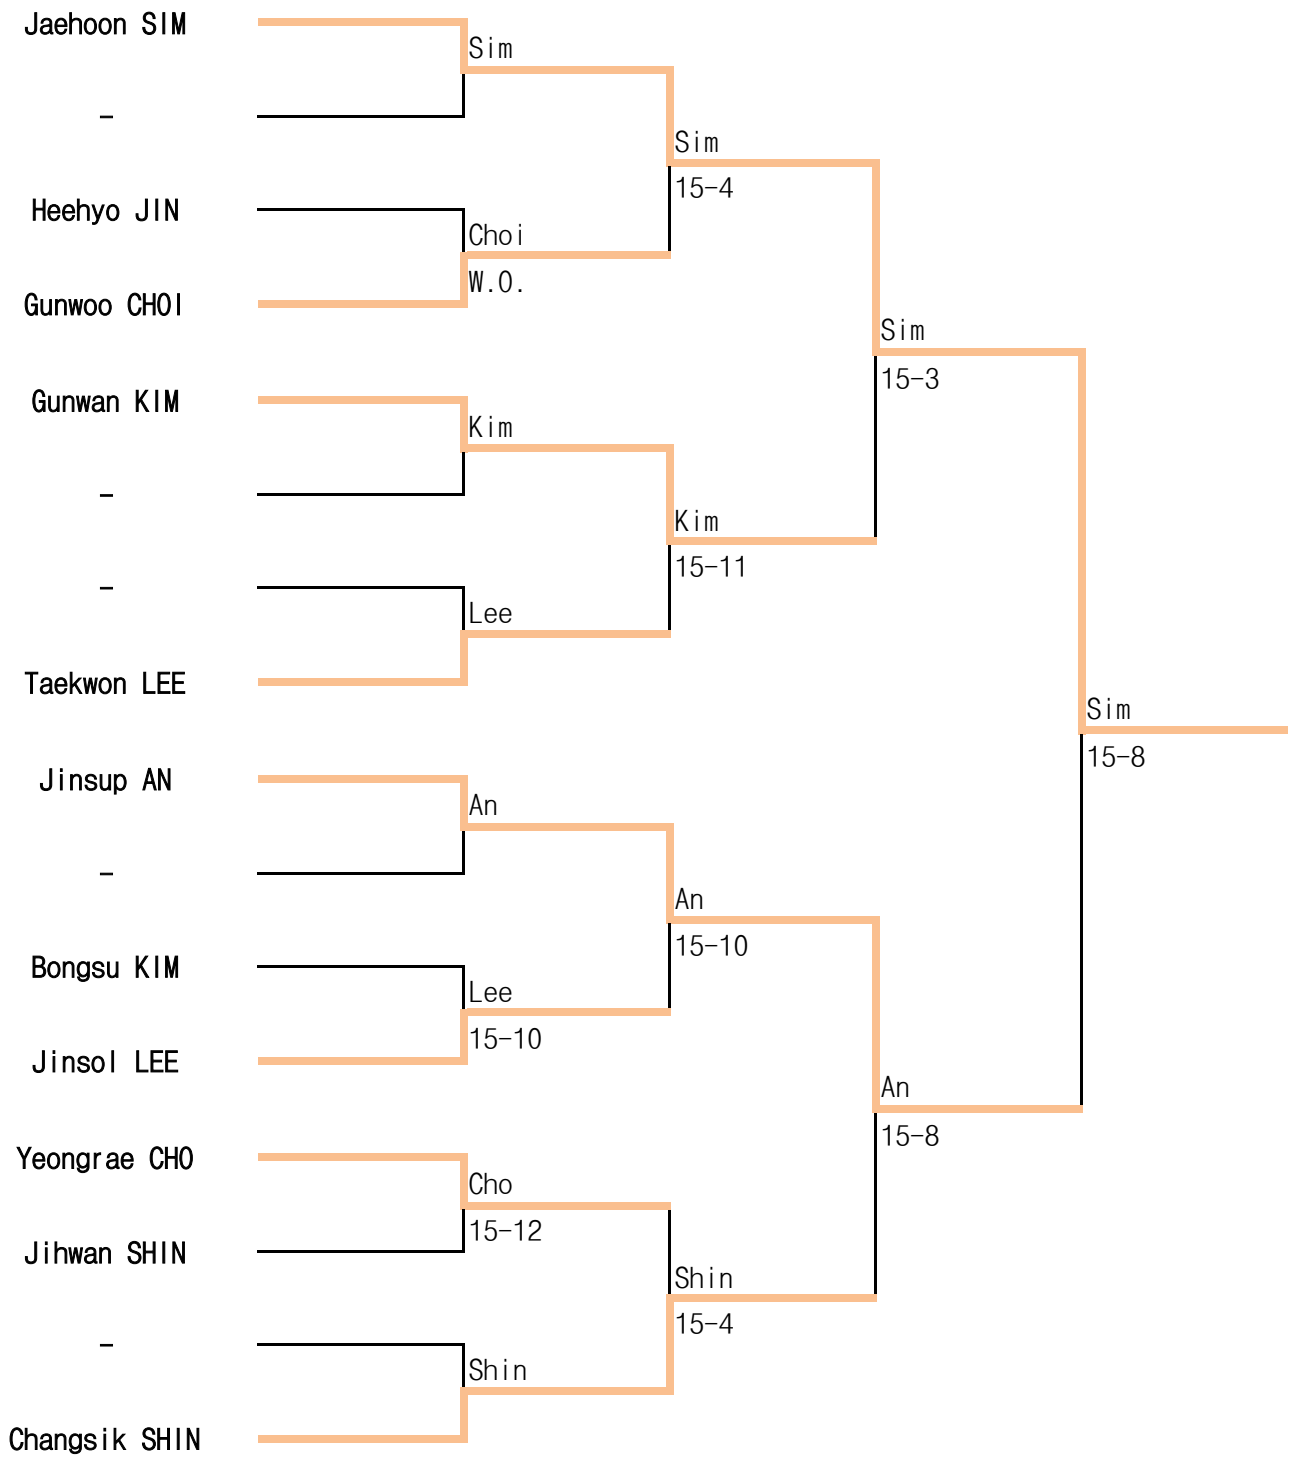

10th Autumn National Wheelchair Fencing Championships

26 Nov ~ 28 Nov.2021 / Hongcheon

Man Sabre A

10th Autumn National Wheelchair Fencing Championships

26 Nov ~ 28 Nov.2021 / Hongcheon

Man Sabre B

10th Autumn National Wheelchair Fencing Championships

26 Nov ~ 28 Nov.2021 / Hongcheon

Man Epee A

10th Autumn National Wheelchair Fencing Championships

26 Nov ~ 28 Nov.2021 / Hongcheon

Man Epee B

10th Autumn National Wheelchair Fencing Championships

26 Nov ~ 28 Nov.2021 / Hongcheon

Man Foil A

10th Autumn National Wheelchair Fencing Championships

26 Nov ~ 28 Nov.2021 / Hongcheon

Man Foil B

10th Autumn National Wheelchair Fencing Championships

26 Nov ~ 28 Nov.2021 / Hongcheon

Woman Sabre A