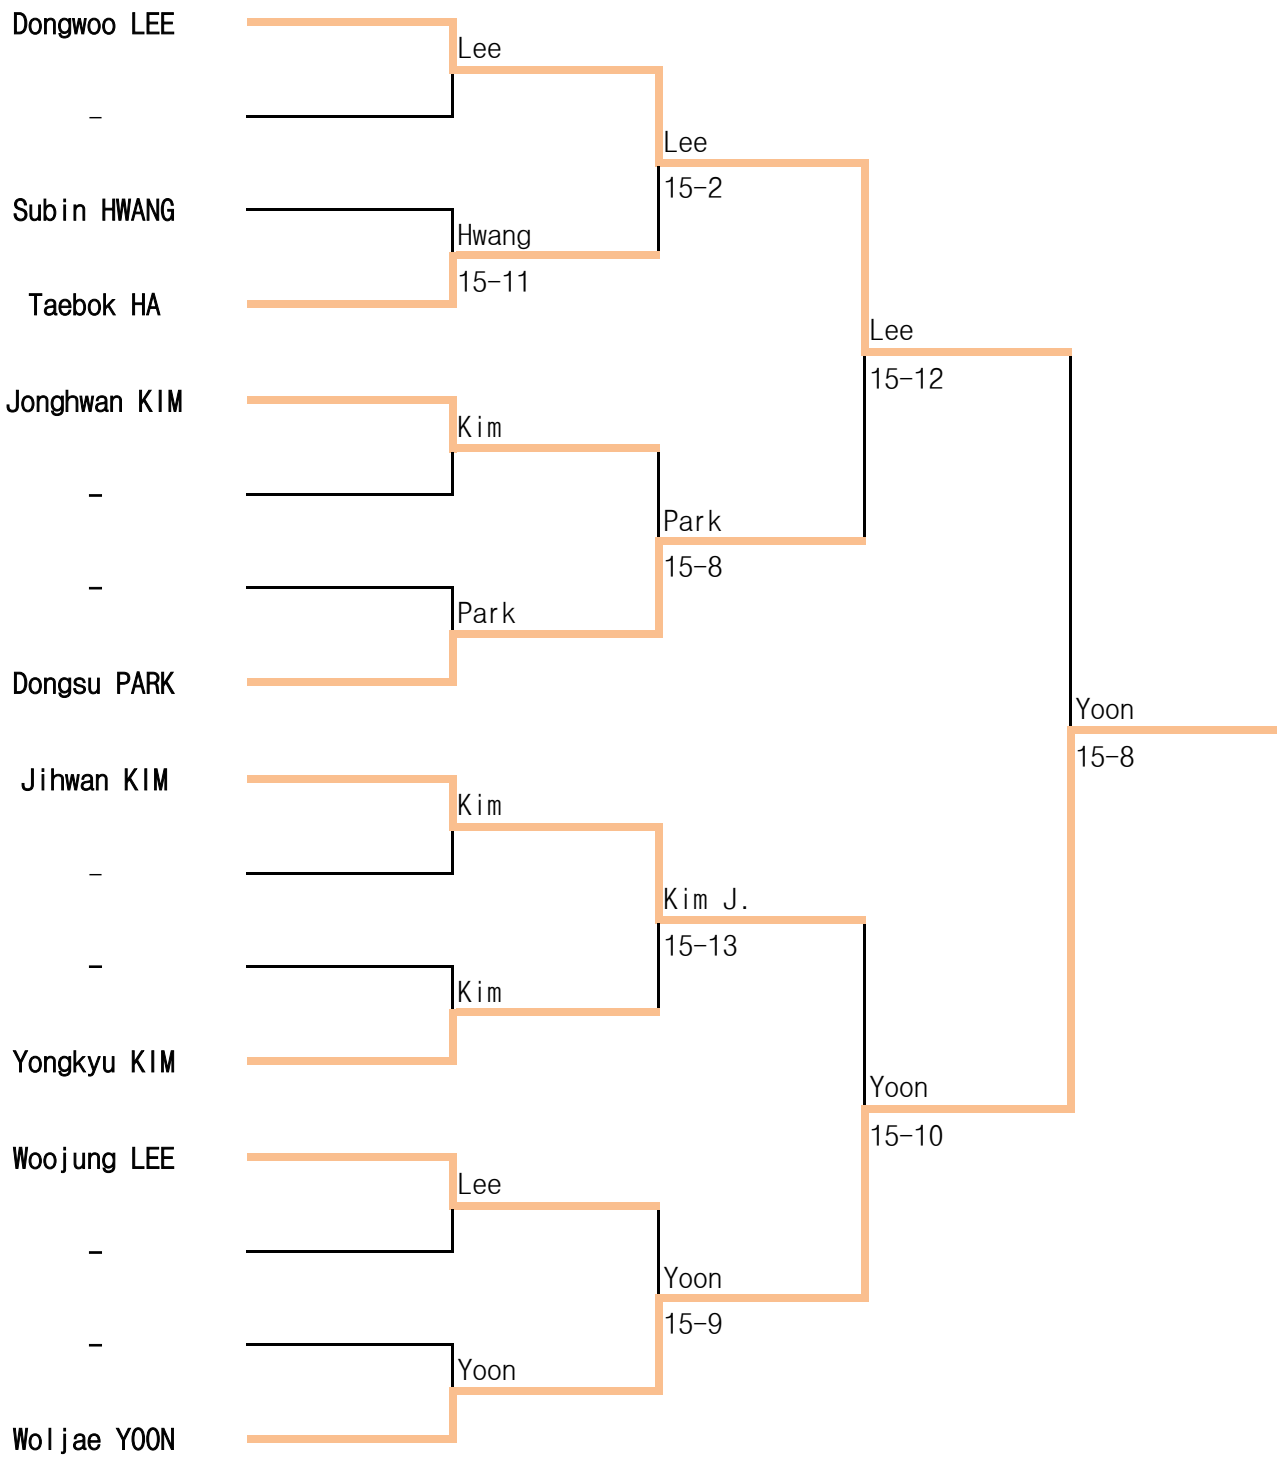

7th Autumn National Wheelchair Fencing Championships

14 Sep ~ 16 Sep.2018 / Gunsan

Man Epee A

7th Autumn National Wheelchair Fencing Championships

14 Sep ~ 16 Sep.2018 / Gunsan

Man Epee B

7th Autumn National Wheelchair Fencing Championships

14 Sep ~ 16 Sep.2018 / Gunsan

Man Foil A

7th Autumn National Wheelchair Fencing Championships

14 Sep ~ 16 Sep.2018 / Gunsan

Man Foil B

7th Autumn National Wheelchair Fencing Championships

14 Sep ~ 16 Sep.2018 / Gunsan

Man Sabre A

7th Autumn National Wheelchair Fencing Championships

14 Sep ~ 16 Sep.2018 / Gunsan

Man Sabre B

7th Autumn National Wheelchair Fencing Championships

14 Sep ~ 16 Sep.2018 / Gunsan

Woman Epee A

7th Autumn National Wheelchair Fencing Championships

14 Sep ~ 16 Sep.2018 / Gunsan

Woman Epee B

7th Autumn National Wheelchair Fencing Championships

14 Sep ~ 16 Sep.2018 / Gunsan

Woman Foil A