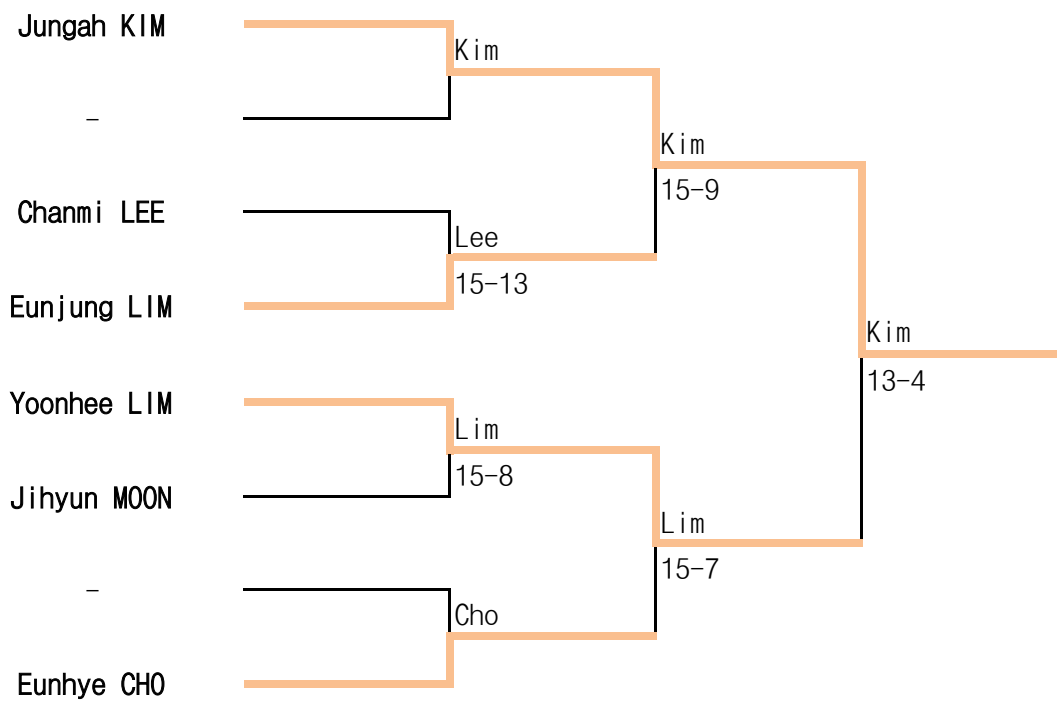

7th Autumn National Wheelchair Fencing Championships

14 Sep ~ 16 Sep.2018 / Gunsan

Woman Epee B