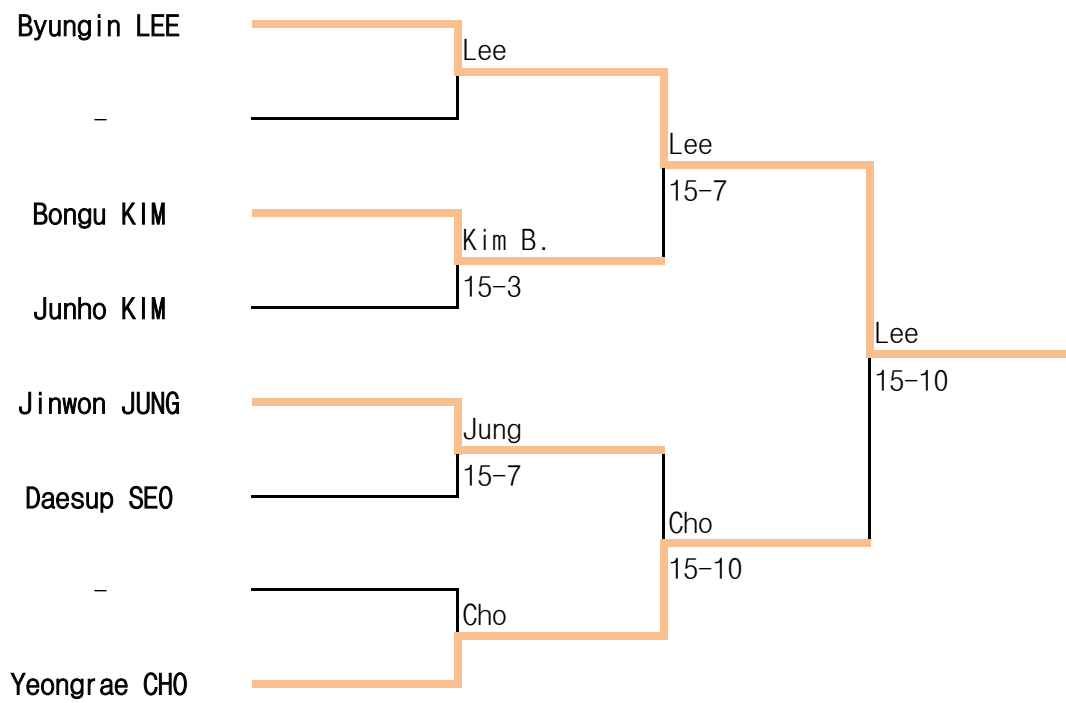

7th Autumn National Wheelchair Fencing Championships

14 Sep ~ 16 Sep.2018 / Gunsan

Man Epee A

7th Autumn National Wheelchair Fencing Championships

14 Sep ~ 16 Sep.2018 / Gunsan

Man Epee B

7th Autumn National Wheelchair Fencing Championships

14 Sep ~ 16 Sep.2018 / Gunsan

Man Foil A

7th Autumn National Wheelchair Fencing Championships

14 Sep ~ 16 Sep.2018 / Gunsan

Man Foil B

7th Autumn National Wheelchair Fencing Championships

14 Sep ~ 16 Sep.2018 / Gunsan

Man Sabre A

7th Autumn National Wheelchair Fencing Championships

14 Sep ~ 16 Sep.2018 / Gunsan

Man Sabre B

7th Autumn National Wheelchair Fencing Championships

14 Sep ~ 16 Sep.2018 / Gunsan

Woman Epee A

7th Autumn National Wheelchair Fencing Championships