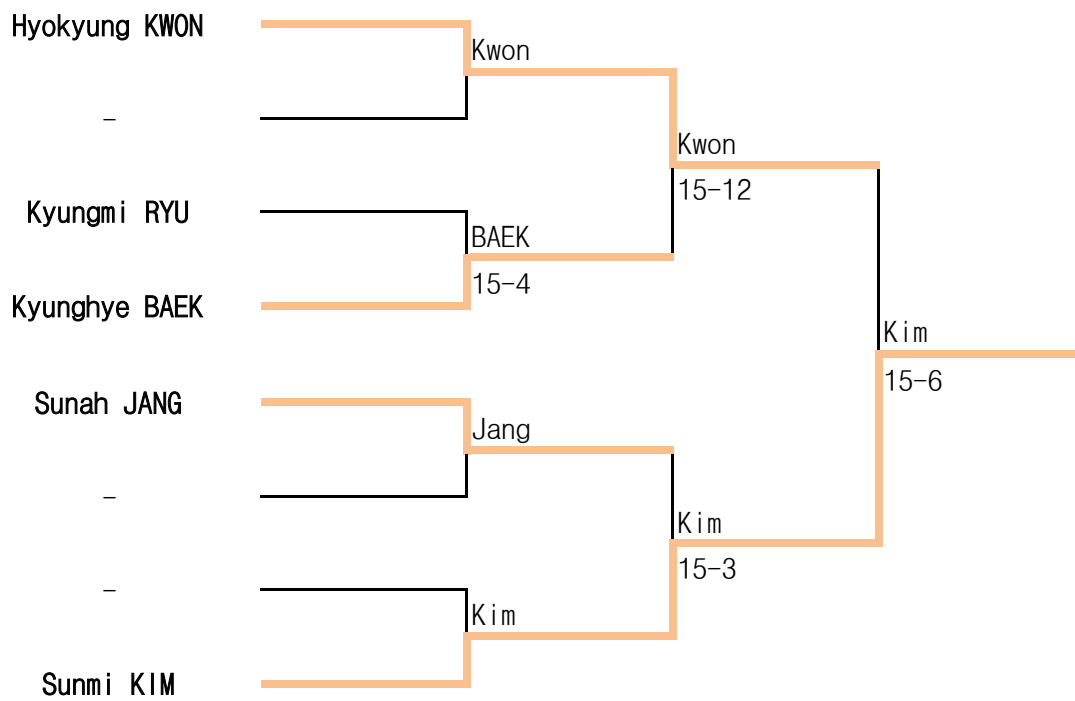

14 Sep ~ 16 Sep.2018 / Gunsan

Man Foil A

7th Autumn National Wheelchair Fencing Championships

14 Sep ~ 16 Sep.2018 / Gunsan

Man Foil B

7th Autumn National Wheelchair Fencing Championships

14 Sep ~ 16 Sep.2018 / Gunsan

Man Sabre A

7th Autumn National Wheelchair Fencing Championships

14 Sep ~ 16 Sep.2018 / Gunsan

Man Sabre B

7th Autumn National Wheelchair Fencing Championships

14 Sep ~ 16 Sep.2018 / Gunsan

Woman Epee A

7th Autumn National Wheelchair Fencing Championships