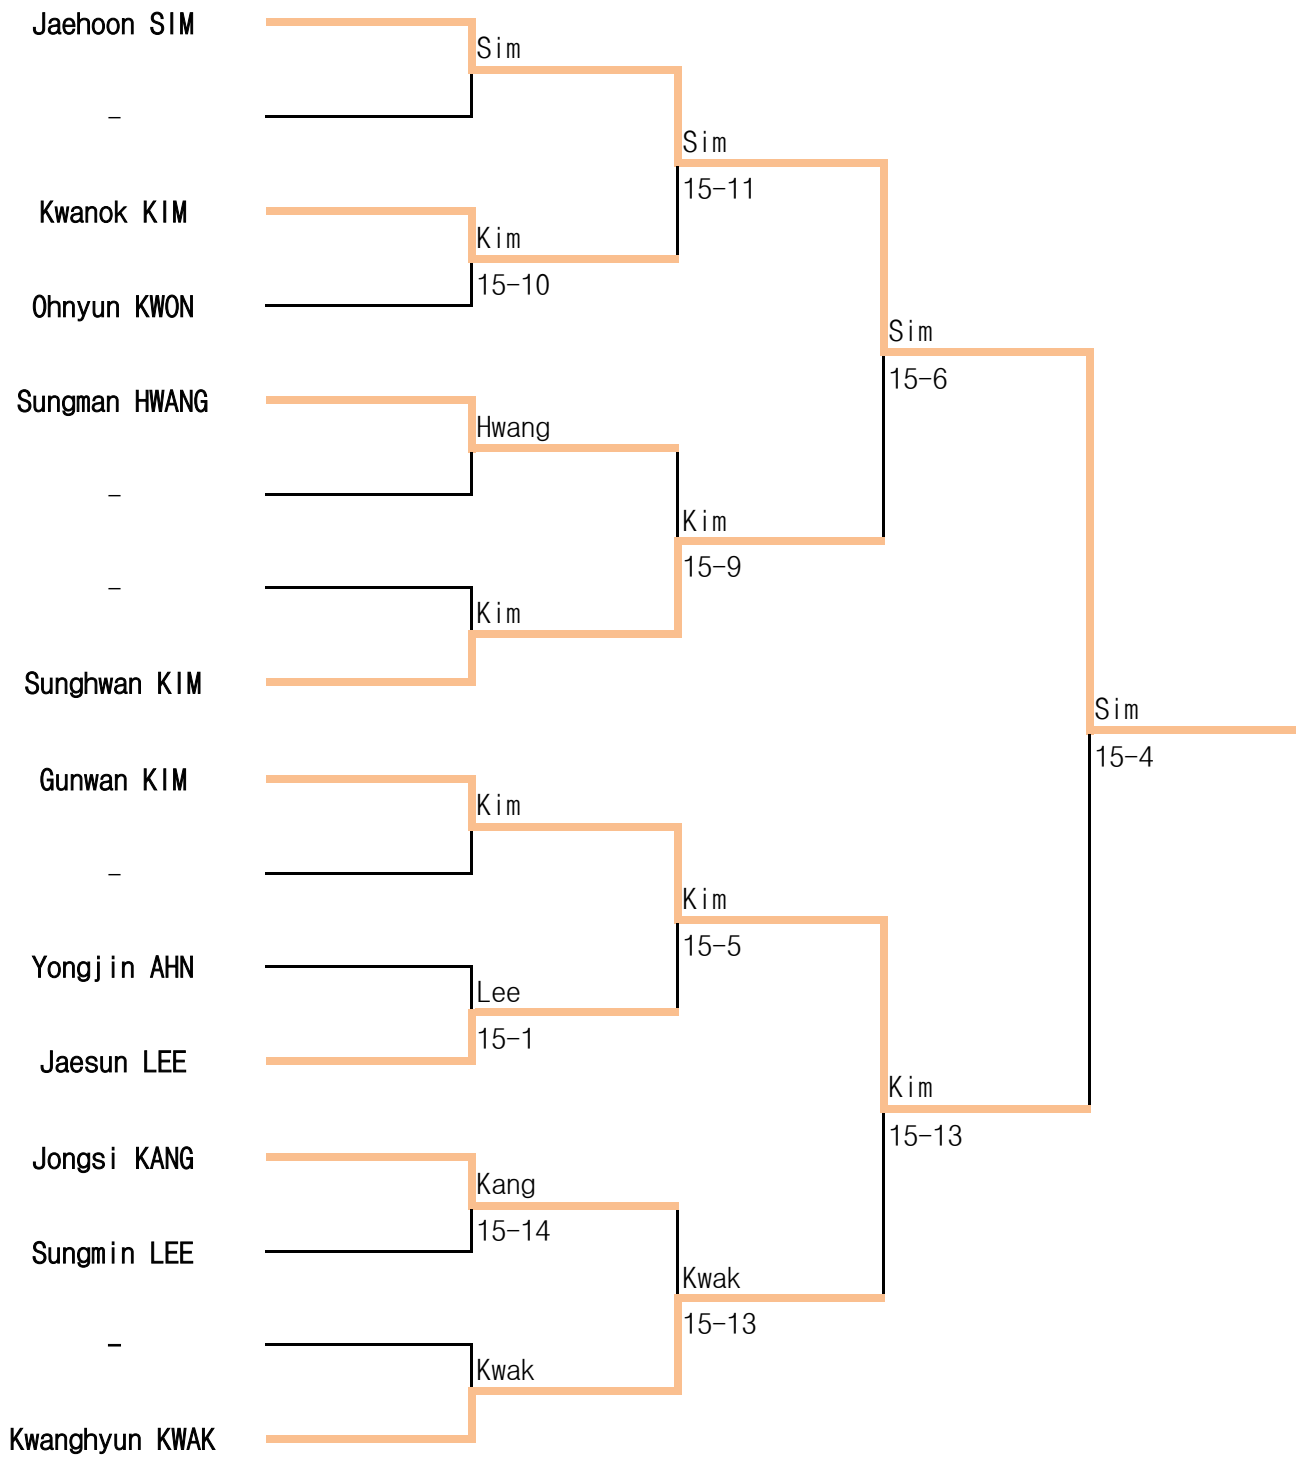

7th Autumn National Wheelchair Fencing Championships

14 Sep ~ 16 Sep.2018 / Gunsan

Man Epee A

7th Autumn National Wheelchair Fencing Championships

14 Sep ~ 16 Sep.2018 / Gunsan

Man Epee B

7th Autumn National Wheelchair Fencing Championships

14 Sep ~ 16 Sep.2018 / Gunsan

Man Foil A

7th Autumn National Wheelchair Fencing Championships

14 Sep ~ 16 Sep.2018 / Gunsan

Man Foil B

7th Autumn National Wheelchair Fencing Championships

14 Sep ~ 16 Sep.2018 / Gunsan

Man Sabre A

7th Autumn National Wheelchair Fencing Championships

14 Sep ~ 16 Sep.2018 / Gunsan

Man Sabre B

7th Autumn National Wheelchair Fencing Championships

14 Sep ~ 16 Sep.2018 / Gunsan

Woman Epee A

7th Autumn National Wheelchair Fencing Championships

14 Sep ~ 16 Sep.2018 / Gunsan

Woman Epee B

7th Autumn National Wheelchair Fencing Championships

14 Sep ~ 16 Sep.2018 / Gunsan

Woman Foil A