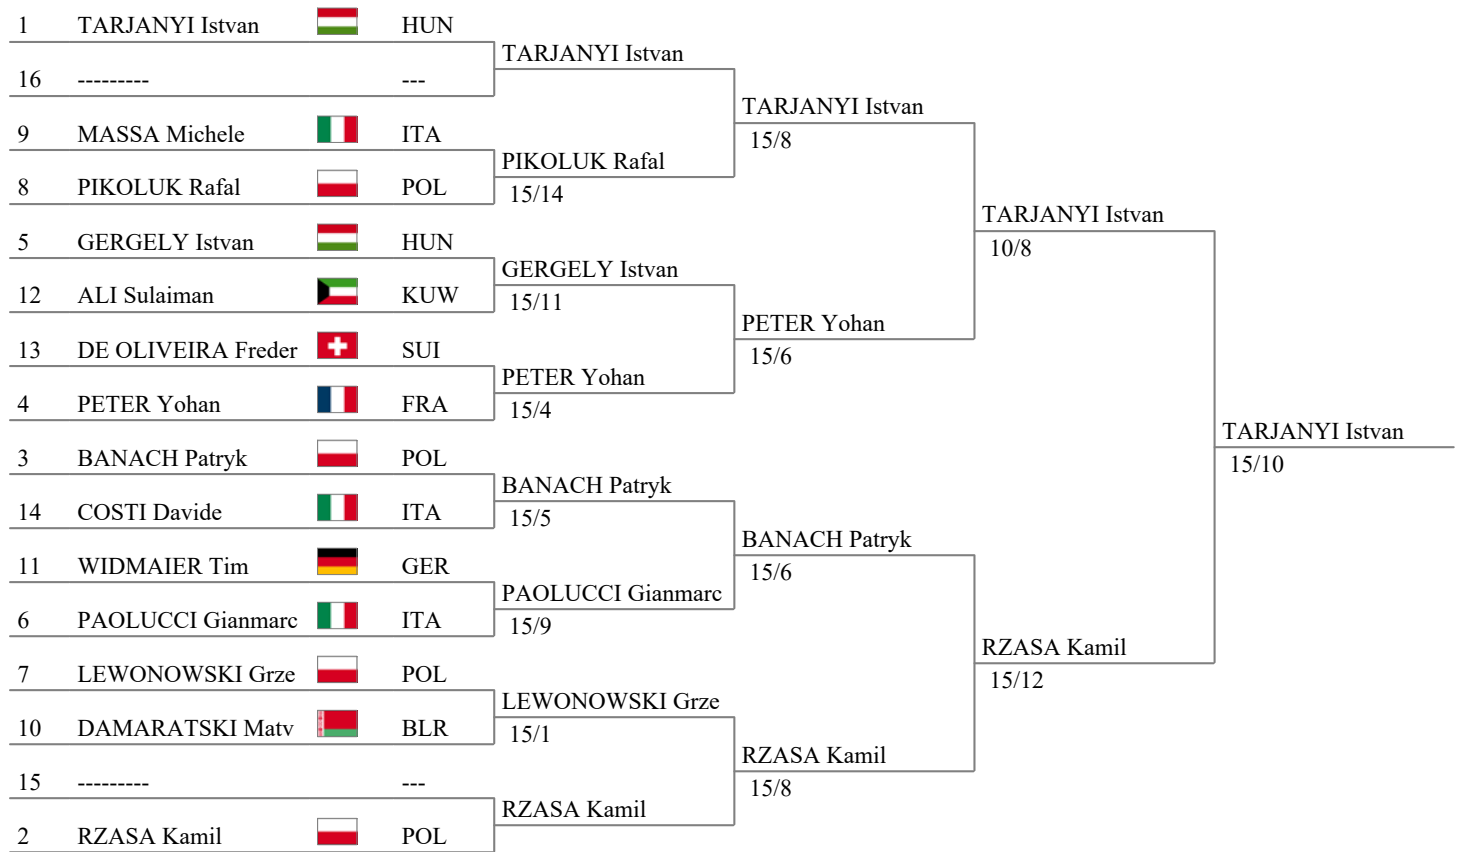

World Cup The Leaning Tower

Epee Men cat. B

Tableau of 16

Tableau of 8

Semi-finals

Final

World Cup The Leaning Tower
Epee Men cat. B

Tableau of 8

Semi-finals

Final

1	TARJANYI Istvan		HUN			
8	PIKOLUK Rafal		POL	TARJANYI Istvan		
				15/8		
5	GERGELY Istvan		HUN			
4	PETER Yohan		FRA	PETER Yohan		
				15/6		
3	BANACH Patryk		POL			
6	PAOLUCCI Gianmarc		ITA	BANACH Patryk		
				15/6		
7	LEWONOWSKI Grze		POL			
2	RZASA Kamil		POL	RZASA Kamil		
				15/8		
					TARJANYI Istvan	
					10/8	
						TARJANYI Istvan
						15/10
						RZASA Kamil
						15/12