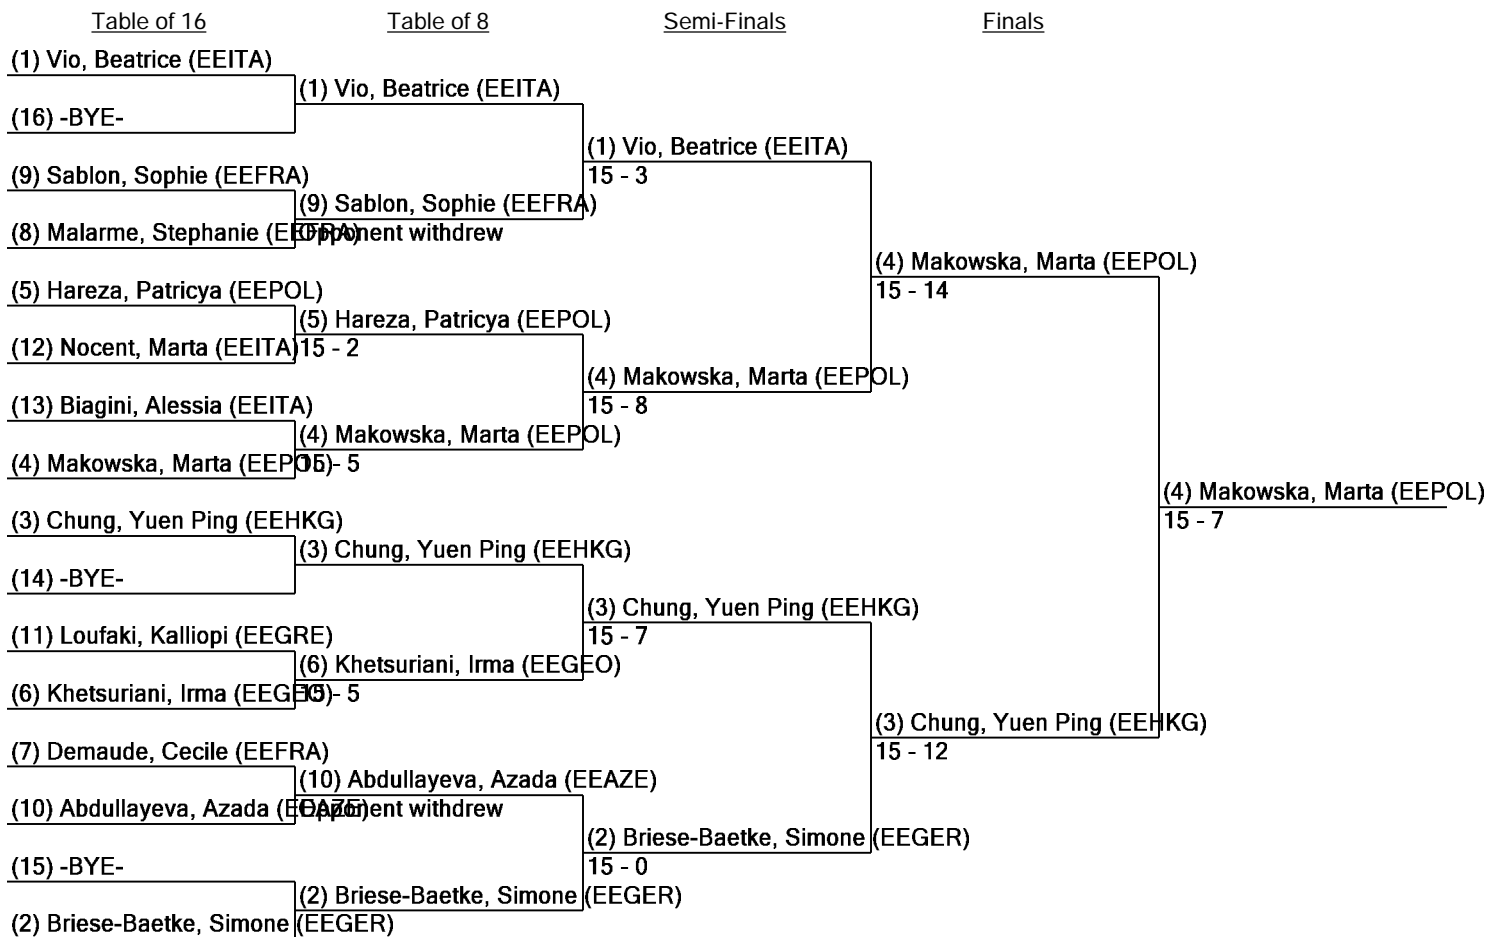

IWAS Wheelchair Fencing World Cup - FW B - Open Senior Women's Wheelchair Foil - Round #2 - Direct Elimination

Final Results

Tournament: IWAS Wheelchair Fencing World Cup
Location: Lonato del Garda
Event: FW B - Open Senior Women's Wheelchair Foil
Event Class: Unrated
Date: venerdì 23 maggio 2014 - 12.00

Place	Name	Club
1	Makowska, Marta	EE - Polonia
2	Chung, Yuen Ping	EE - Hong Kong
3T	Vio, Beatrice	EE - Italia
3T	Briese-Baetke, Simone	EE - Germania
5	Hareza, Patrycja	EE - Polonia
6	Khetsuriani, Irma	EE - Georgia
7	Sablon, Sophie	EE - Francia
8	Abdullayeva, Azada	EE - Azerbaijan
9	Demaude, Cecile	EE - Francia
10	Malarme, Stephanie	EE - Francia
11	Loufaki, Kalliopi	EE - Grecia
12	Nocent, Marta	EE - Italia
13	Biagini, Alessia	EE - Italia