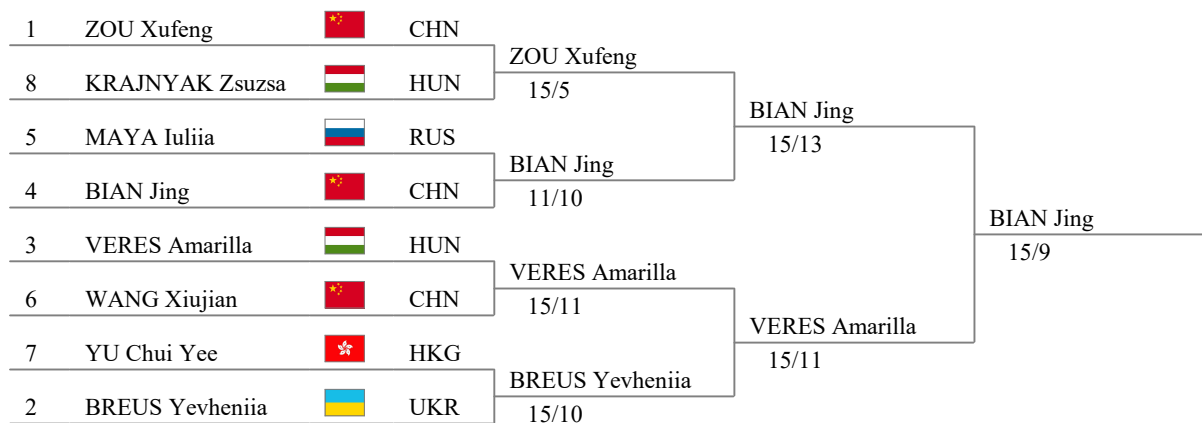

World Cup The Leaning Tower

Women's Epee cat. A

Tableau of 64

Tableau of 32

Tableau of 16

3	VERES Amarilla		HUN				
62	-----		---	VERES Amarilla			
35	-----		---		VERES Amarilla		
30	MEZENTSEVA Ann		EST	MEZENTSEVA Ann	15/9		
19	VAN ACHTERBER		TUR	VAN ACHTERBER		VERES Amarilla	
46	-----		---			15/6	
51	-----		---		HALKINA Aliona		
14	HALKINA Aliona		BLR	HALKINA Aliona	15/8		
11	WANG Xiujian		CHN	WANG Xiujian			
54	-----		---		WANG Xiujian		
43	-----		---		15/11		
22	DROZDZ Kinga		POL	DROZDZ Kinga		WANG Xiujian	
27	BURDON Renata		POL	BURDON Renata		15/14	
38	-----		---		RONG Jing		
59	-----		---		15/2		
6	RONG Jing		CHN	RONG Jing			
7	YU Chui Yee		HKG	YU Chui Yee			
58	-----		---		YU Chui Yee		
39	-----		---		15/7		
26	DE OLIVEIRA Carm		BRA	DE OLIVEIRA Carm		YU Chui Yee	
23	SMERTINA Viktoria		RUS	SMERTINA Viktoria		15/9	
42	-----		---		SYCHEVA Evgeniya		
55	-----		---		15/5		
10	SYCHEVA Evgeniya		RUS	SYCHEVA Evgeniya			
15	KLIMENKOVA Ann		RUS	KLIMENKOVA Ann			
50	-----		---		KIM Sunmi		
47	-----		---		15/4		
18	KIM Sunmi		KOR	KIM Sunmi		BREUS Yevheniia	
31	MANDRYK Nataliia		UKR	MANDRYK Nataliia		15/12	
34	-----		---		BREUS Yevheniia		
63	-----		---		15/10		
2	BREUS Yevheniia		UKR	BREUS Yevheniia			

World Cup The Leaning Tower

Women's Epee cat. A

Tableau of 8

Semifinali

Finale