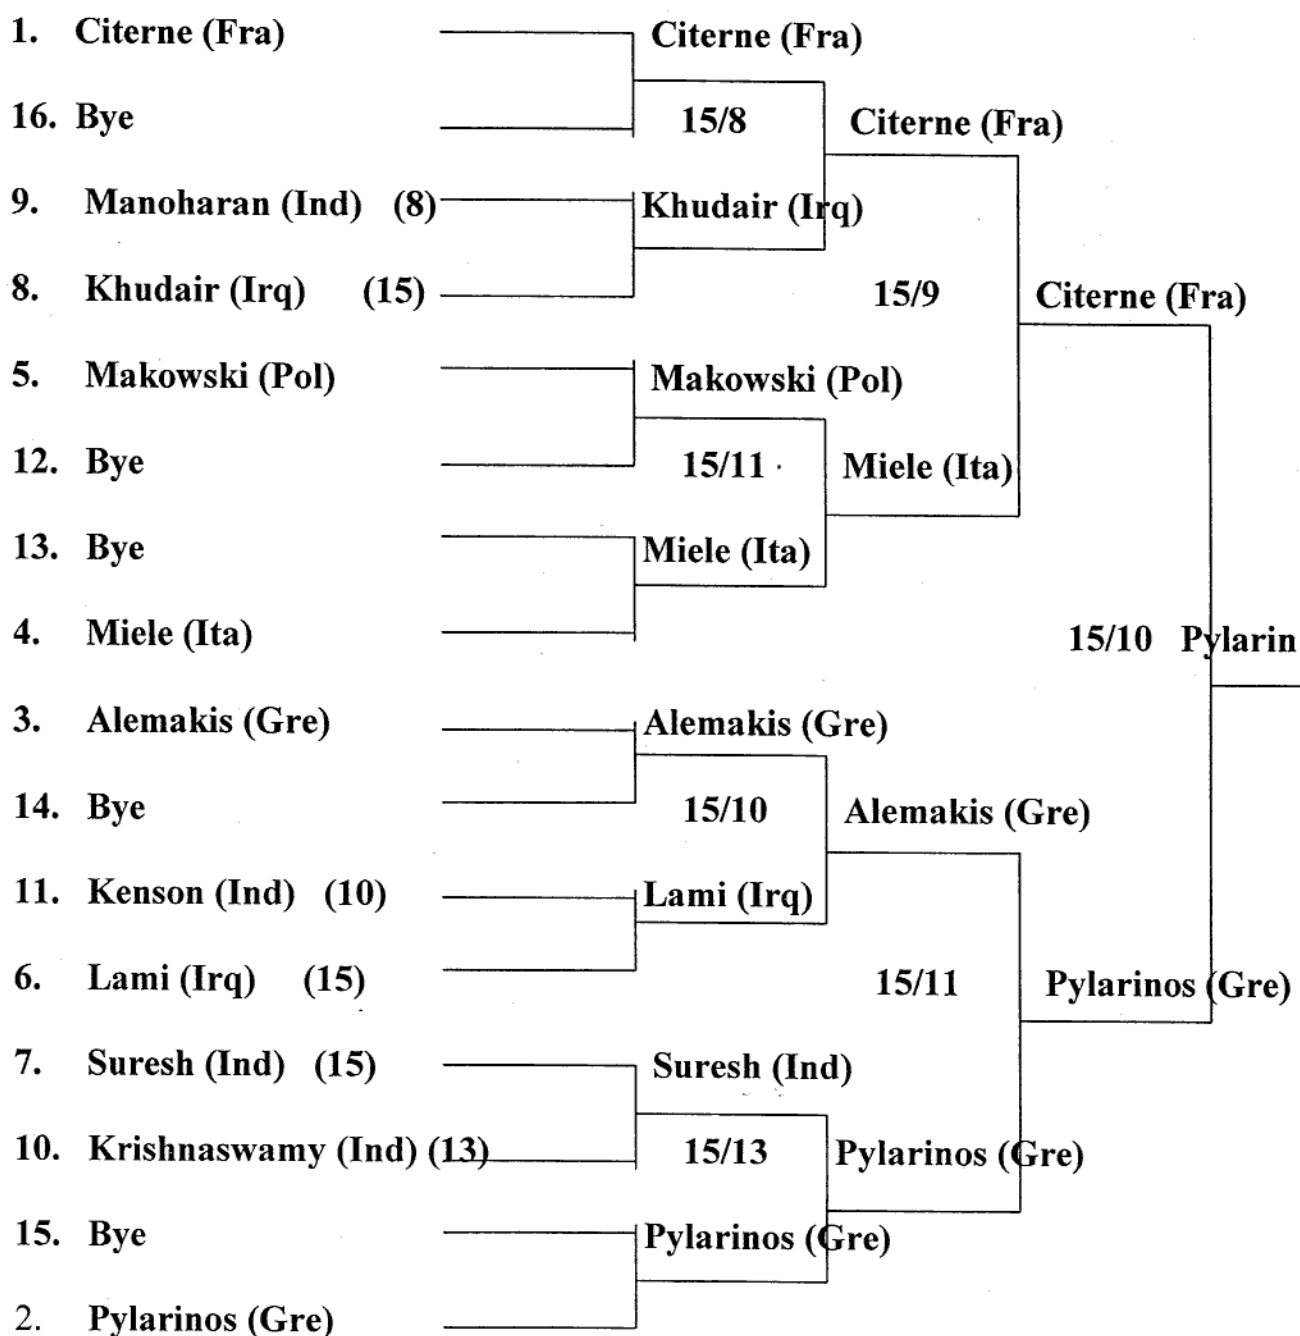

IWAS WHEEL CHAIR FENCING COMPETITION

on 27th to 29th November 2009 @

Kormondala Stadium, Bangalore (India)

Organized by : Wheel Chair Fencing Federation of India

General Ranking for Men Sabre Category A

Rank	Name	Country	V/M	Ind.	TS
1	Citerne	Fra	5/5(1.000)	19	25
2	Pylarinos	Gre	4/5(0.800)	16	21
3	Alemakis	Gre	3/4(0.750)	10	19
4	Miele	Ita	3/4(0.750)	8	19
5	Makowski	Pol	3/4(0.750)	8	18
6	Lami	Irq	3/5(0.600)	5	17
7	Suresh	Ind	2/5(0.400)	-5	13
8	Khudair	Irq	1/4(0.250)	-6	9
9	Manoharan	Ind	1/5(0.200)	-14	9
10	Krishnaswamy	Ind	-----	-20	0
11	Kenson	Ind	-----	-21	4

IWAS WHEEL CHAIR FENCING COMPETITION

on 27th to 29th November 2009 @

Kormondala Stadium, Bangalore (India)

Organized by : *Wheel Chair Fencing Federation of India*

Direct Elimination Round – Sabre Men Category A