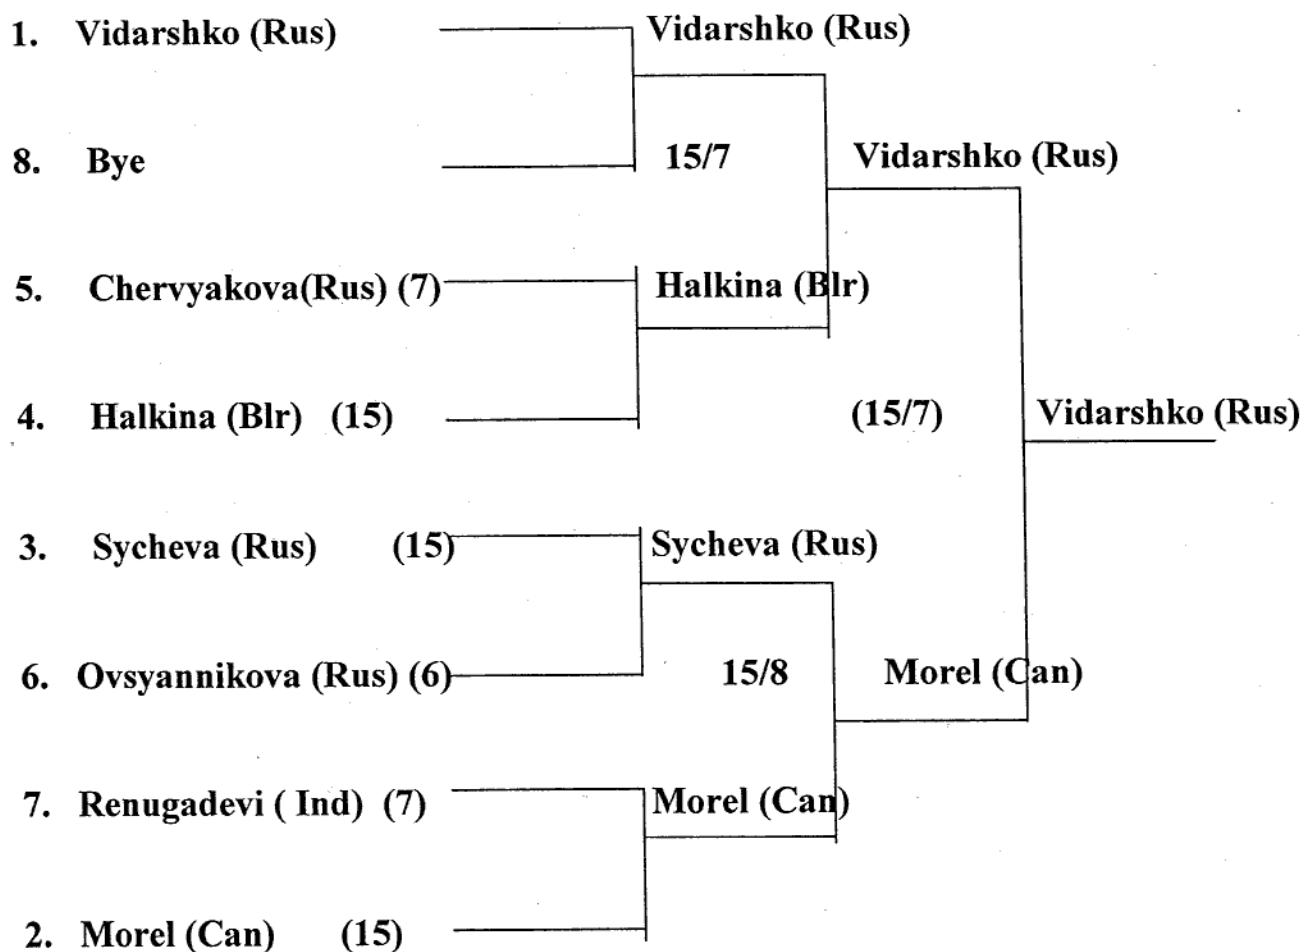

IWAS WHEEL CHAIR FENCING COMPETITION

on 27th to 29th November 2009 @

Kormondala Stadium, Bangalore (India)

Organized by : *Wheel Chair Fencing Federation of India*

Direct Elimination Round – Sabre Women Category A